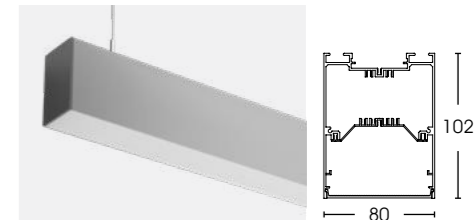

KD902S-A ▲▲

Power	Flux	Size(LxWxH)	CCT	Beam Angle	Added
上15W/M 下25W/M	80-95 lm/W	Lx80x102mm	3000K 4000K 6000K	110°	/