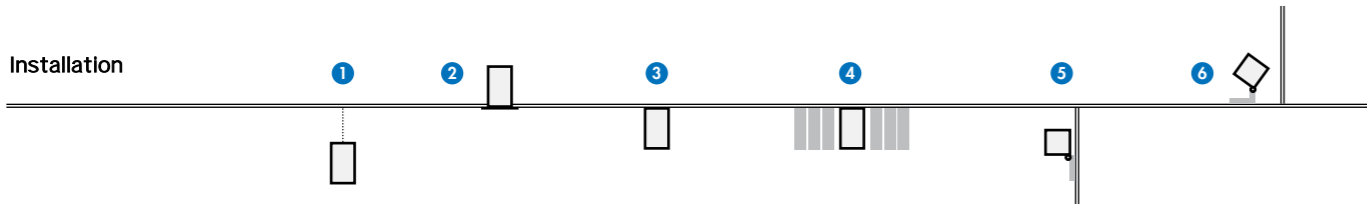

Product index

Installation

Page
P065-072

SUSPENSION

WIP