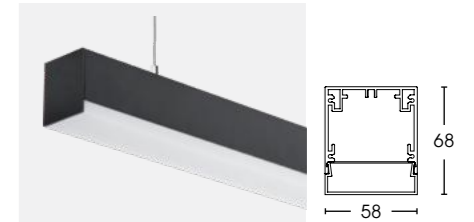

KD905-A ▲

Power	Flux	Size(LxWxH)	CCT	Beam Angle	Added
25W/M	80-95 lm/W	Lx58x68mm	3000K 4000K 6000K	110°	/