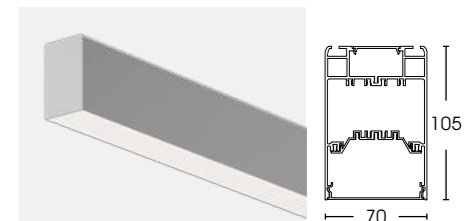

KD907-A ▲▲

Power	Flux	Size(LxWxH)	CCT	Beam Angle	Added
上15W/M 下25W/M	80-95 lm/W	Lx80x102mm	3000K 4000K 6000K	110°	/