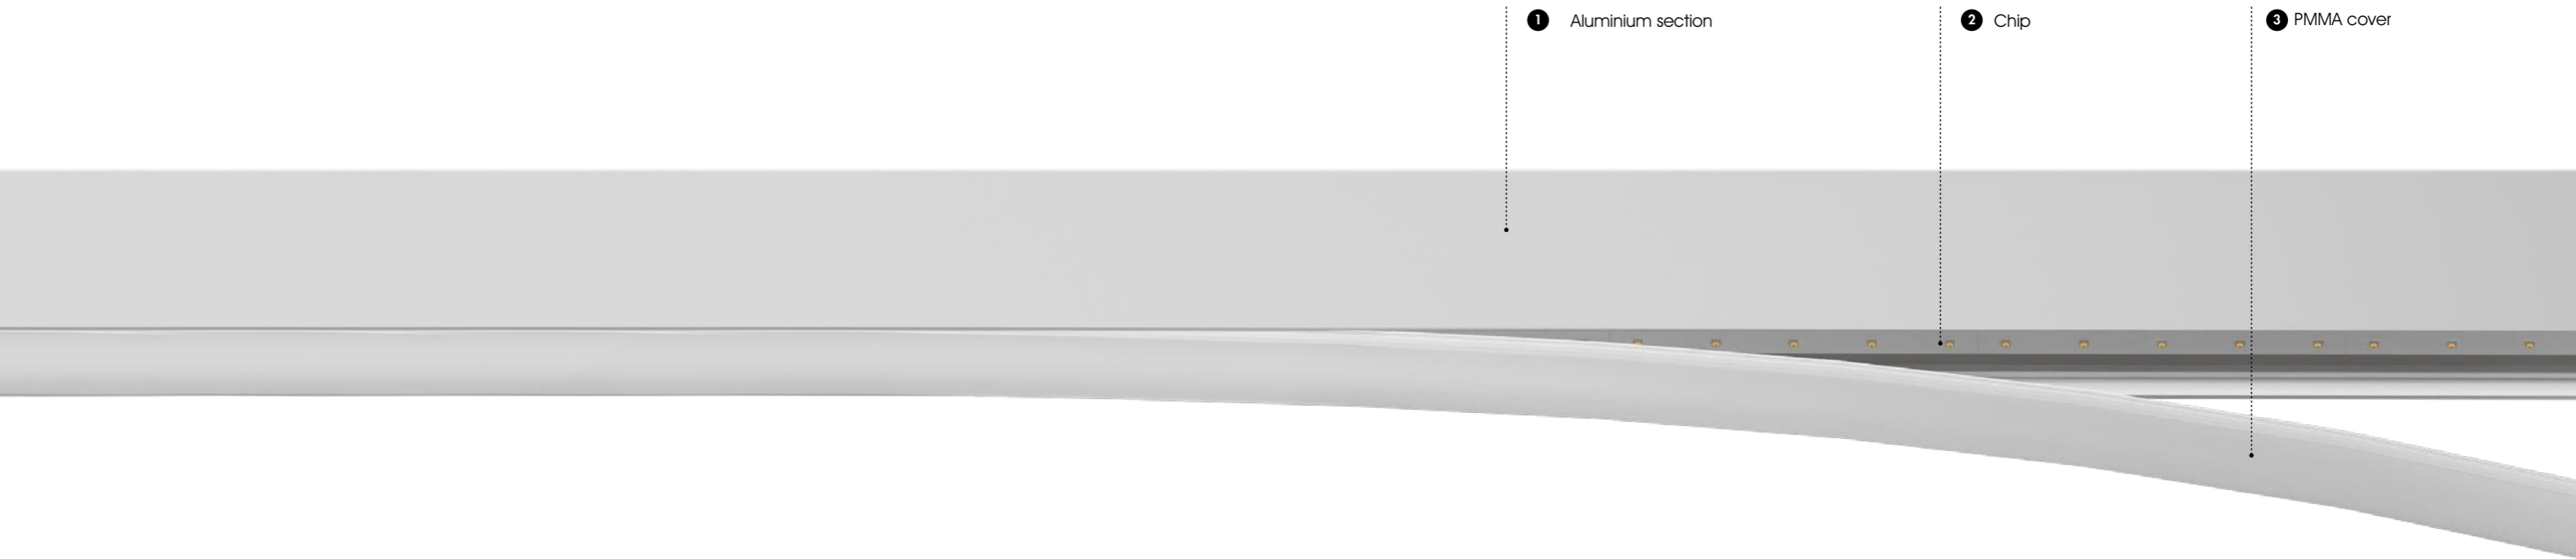

1

Aluminium section

It adopts high-quality aluminum alloy profile lamp body and screw free die-casting aluminum end cover, which is convenient and flexible for installation and maintenance.

2

Aluminum substratON

Acrylic cover plate can be extended infinitely, and the longest mask can be used for 20 meters.

3

PMMA cover

PMMA can be extended infinitely, and the longest mask can be used for 20 meters.