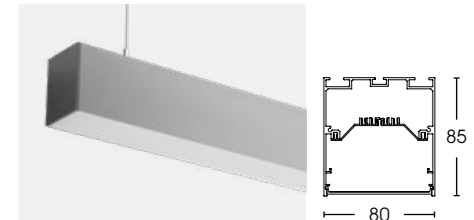

KD908S-A ▲

Power	Flux	Size(LxWxH)	CCT	Beam Angle	Added
25W/M	80-95 lm/W	Lx80x85mm	3000K 4000K 6000K	110°	/