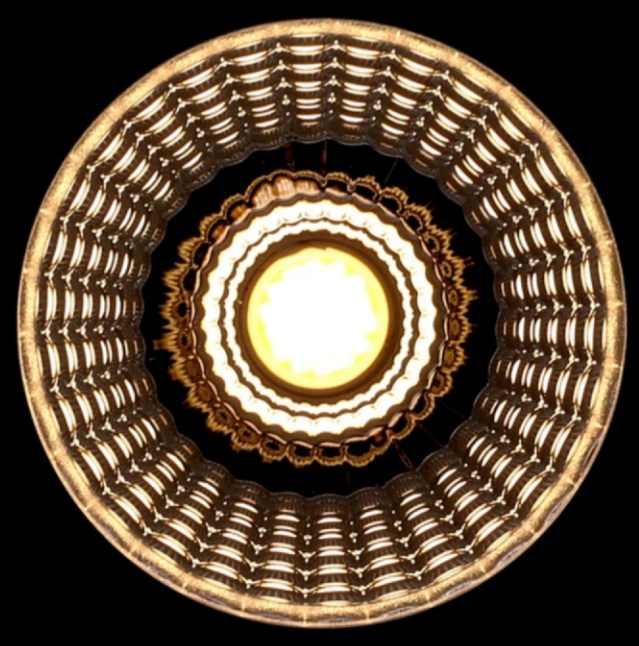

Welcome to Nelux

nelux

Producing your dreams

Comercial & Architectural LED lighting
Since 2010