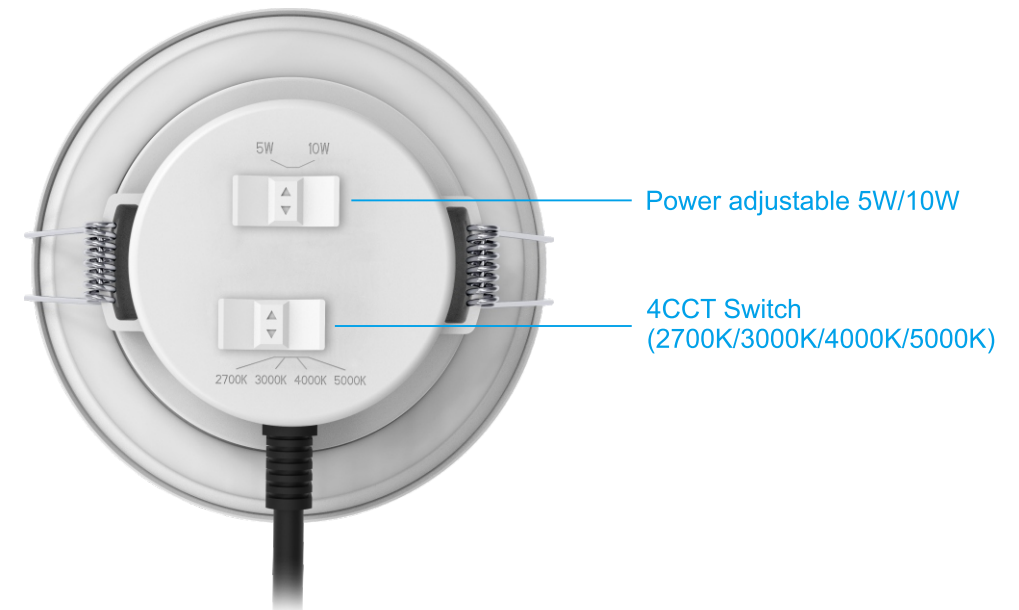

Light distribution parameters