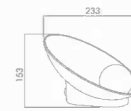

AC 90-260VAC 50/60HZ | IP20 | 3000K | Epistar LED | Resin Table

Lamp

TL0235-260A
6w