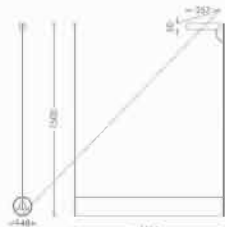

PL0046-1200A
66W