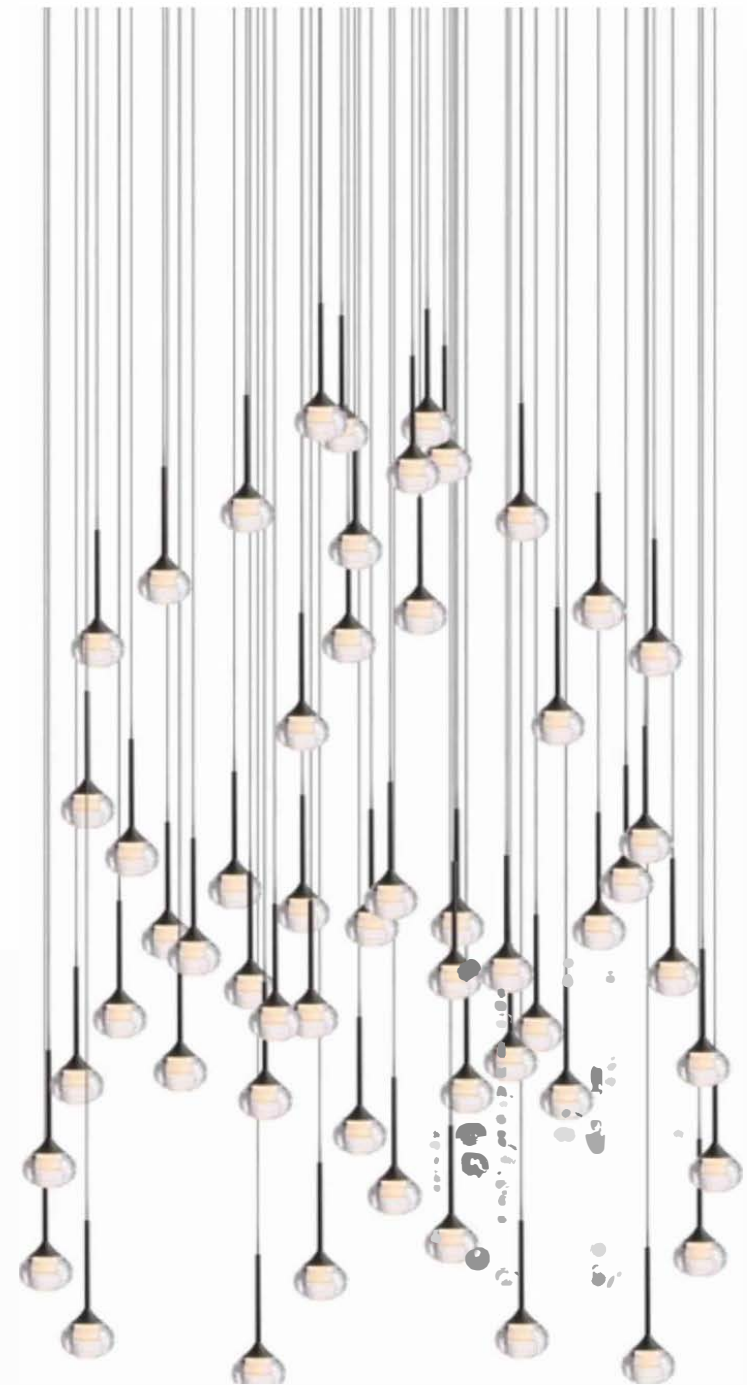

PL0334-3B
36w

PL0334-5B
51w

● Coffee

Decorative

NDL

Pendant Lamp | AC 90-260VAC 50/60HZ | IP20 | 3000K | Epistar LED

● Black

AC 90-260VAC 50/60HZ | IP20 | 3000K | Epistar LED | Resin Table