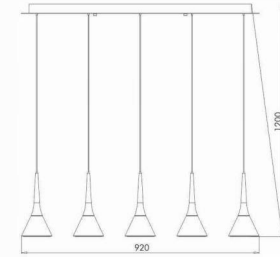

PL0334-3B
36w

PL0334-5B
51w

● Coffee

Decorative

NDL

Pendant Lamp | AC 90-260VAC 50/60HZ | IP20 | 3000K | Epistar LED

● Black

AC 90-260VAC 50/60HZ | IP20 | 3000K | Epistar LED | Resin Table