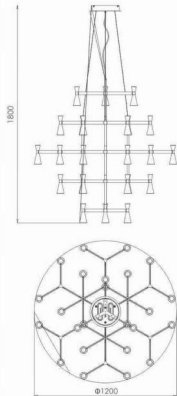

PL0075-8C
40w

PL0075-12A
60w

PL0075-12B
60w

PL0075-30A
180w

PL0075-12C
53w

● Black ● Gold

Enlightenment
From Nature, Light,
Penetration.

Phyminator