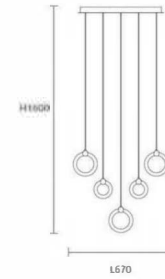

P0677-680A
80W

P0677-2L
176W

P0677-3L
240W

P0677-12A
48W

● Black

Pendent Lamp | AC 90-260VAC 50/60HZ | IP20 | 3000K | Epistar LED | Pure Aluminum

PL0675-5B
15W

PL0675-7B
40W