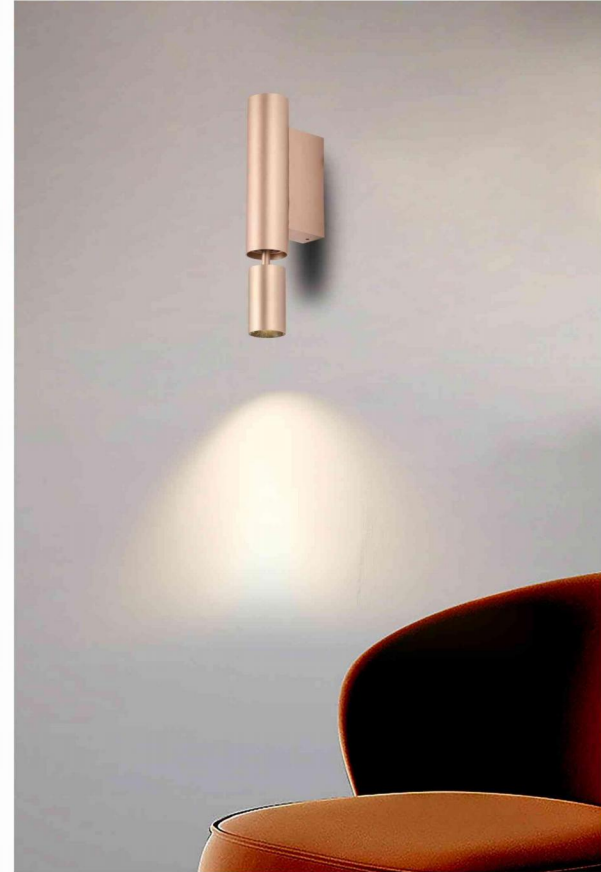

Milky

Matte Black

Frosted Silver

Wall lamp | AC 220-240VAC 50/60HZ | IP20 | 3000K

WL0686-A

207*80*40

6W

●
Matte Black

●
S-gold

11 21 9

Floor lamp | AC 90-260VAC 50/60HZ | IP20 | 3000K | Rosegold /Nickel/ Chrome | Aluminium

FLO500S
18W

FLO500M
18W

FLO500L
18W

● Rose gold ● nickel ● Chrome

• Rotating lamp holder