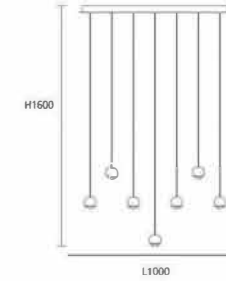

PL067678
40W