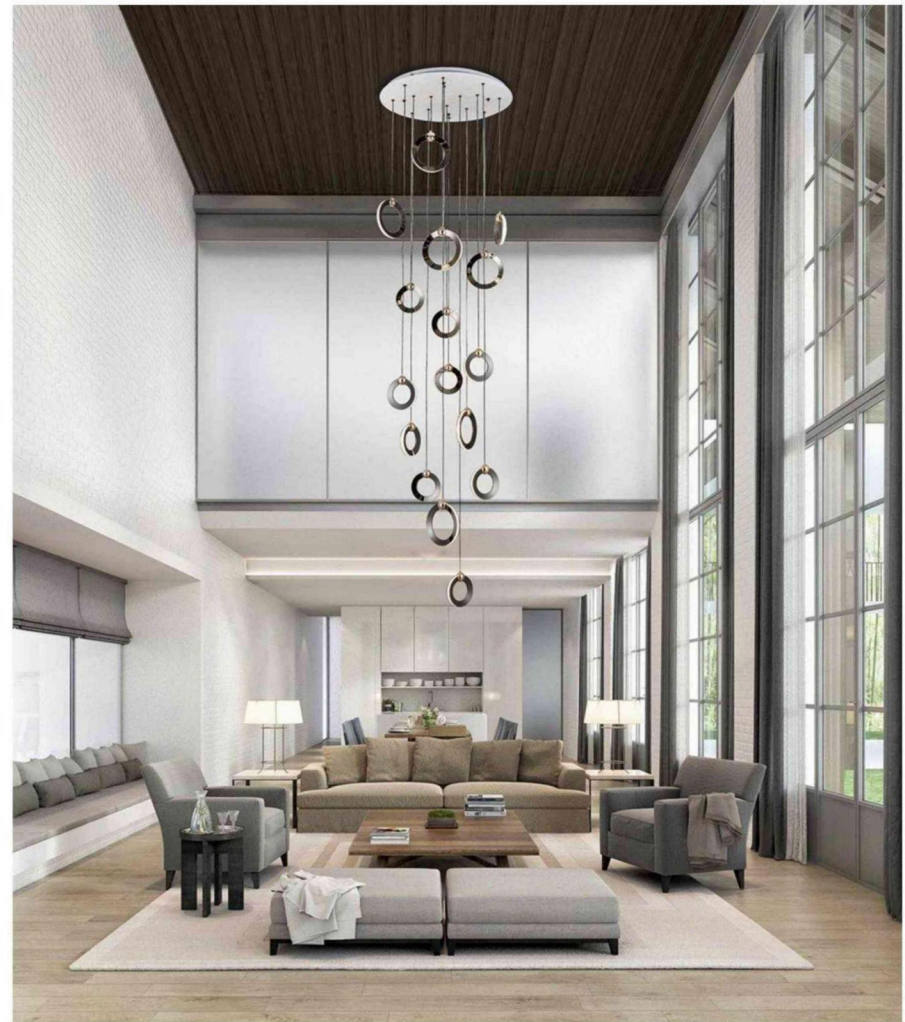

P0677-680A
80W

P0677-2L
176W

P0677-3L
240W

P0677-12A
48W

● Black

Pendent Lamp | AC 90-260VAC 50/60HZ | IP20 | 3000K | Epistar LED | Pure Aluminum

PL0675-5B
15W

PL0675-7B
40W