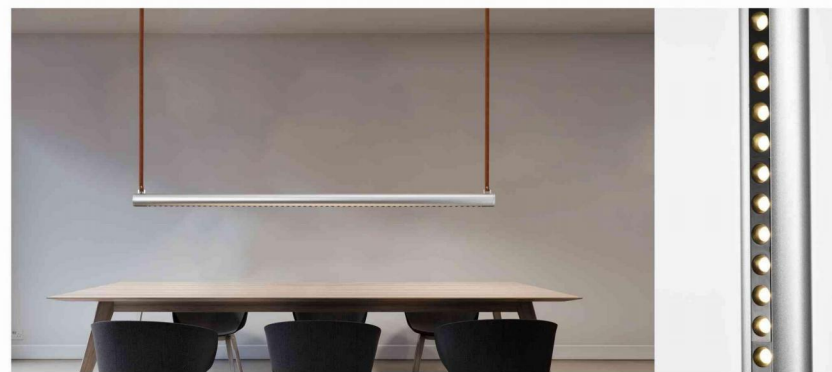

PL0877-5B

L1240*W140H*H1500mm
20W

Coffee+Black

Black

White

Coffee+Gold

Coffee

Gold