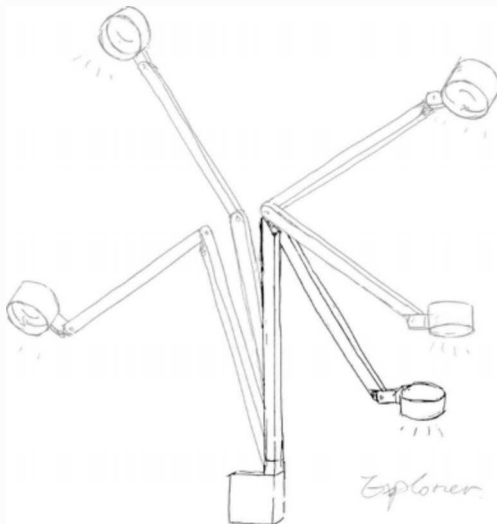

●
S-gold

11 21 9

Floor lamp | AC 90-260VAC 50/60HZ | IP20 | 3000K | Rosegold /Nickel/ Chrome | Aluminium

FLO500S
18W

FLO500M
18W

FLO500L
18W

● Rose gold ● nickel ● Chrome

• Rotating lamp holder

• Twisting joint structure

• Micro Switch Button

Table lamp | AC 90-260VAC 50/60HZ | IP20 | 3000K | Red/Black/ Silver gray | Aluminium

TL0499A
5W

TL0499B
5W

TLA0499C
6W

● Red ● Black ● Silver gray

The Smoky Gray Handmade Glass Makes The Light Softer And More Delicate, And The Individual Combination Also Brings More Possibilities To The Space.