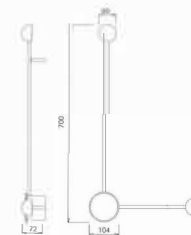

WLA0350B
7w