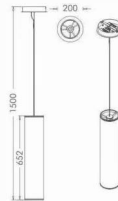

PL0046-600B
35W