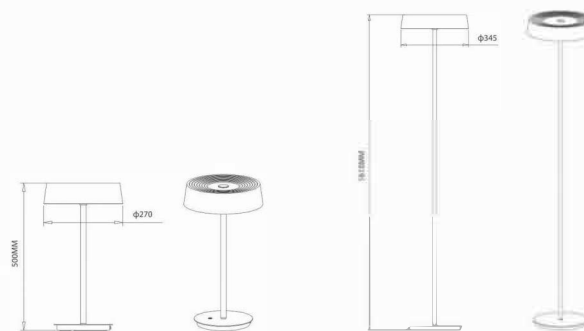

FL0367-1A
5W

FL0367-3A
15W

TL0367-1A
5W

● Rose gold ● nickel ● Pearl black

NDL

Table lamp | AC 90-260VAC 50/60HZ | IP20 | 3000K | Brass/Coffee | Aluminium

TL0509-270A
18W

TL0509-350A
25W