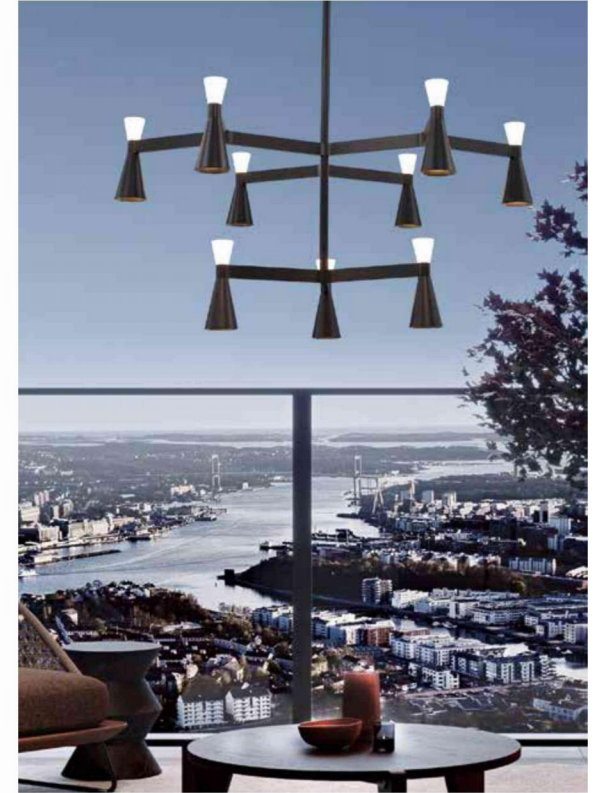

PL0075-8C
40w

PL0075-12A
60w

PL0075-12B
60w

PL0075-30A
180w

PL0075-12C
53w

● Black ● Gold

Enlightenment
From Nature, Light,
Penetration.

Phyminator