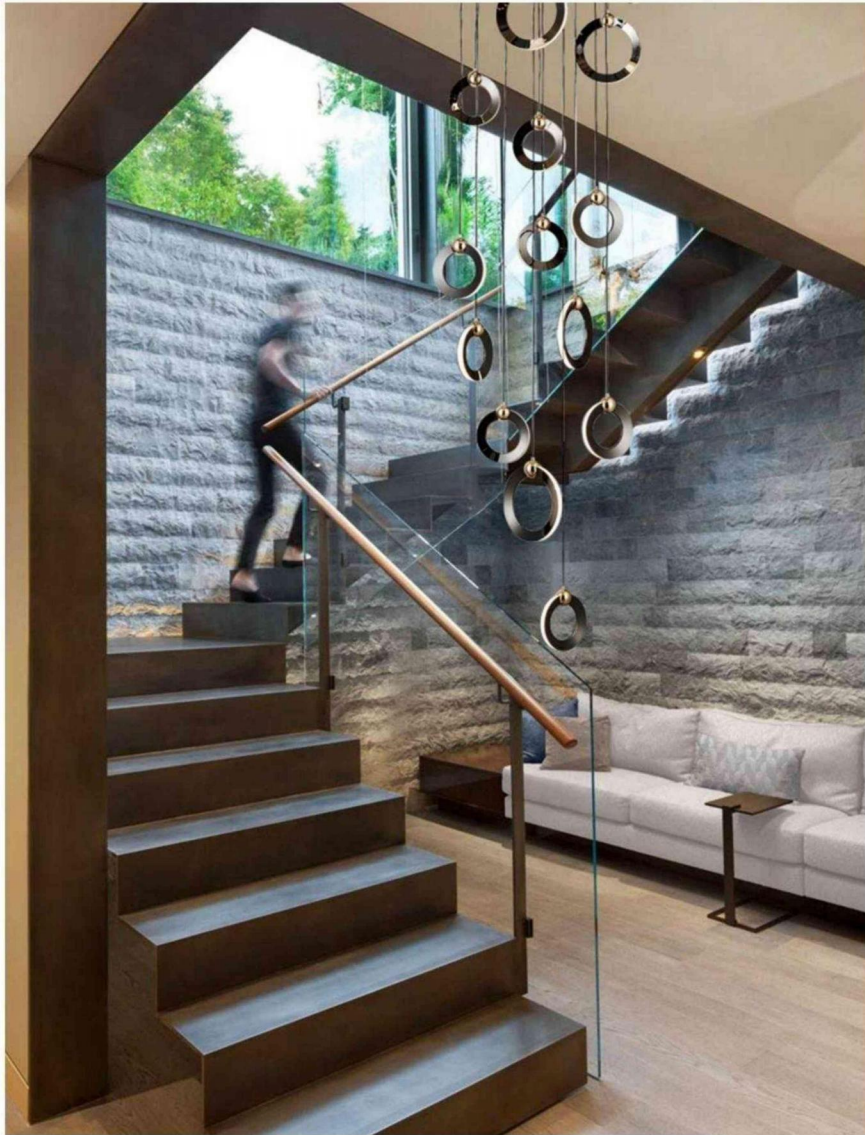

P0677-680A
80W

P0677-2L
176W

P0677-3L
240W

P0677-12A
48W

● Black

Pendent Lamp | AC 90-260VAC 50/60HZ | IP20 | 3000K | Epistar LED | Pure Aluminum

PL0675-5B
15W

PL0675-7B
40W