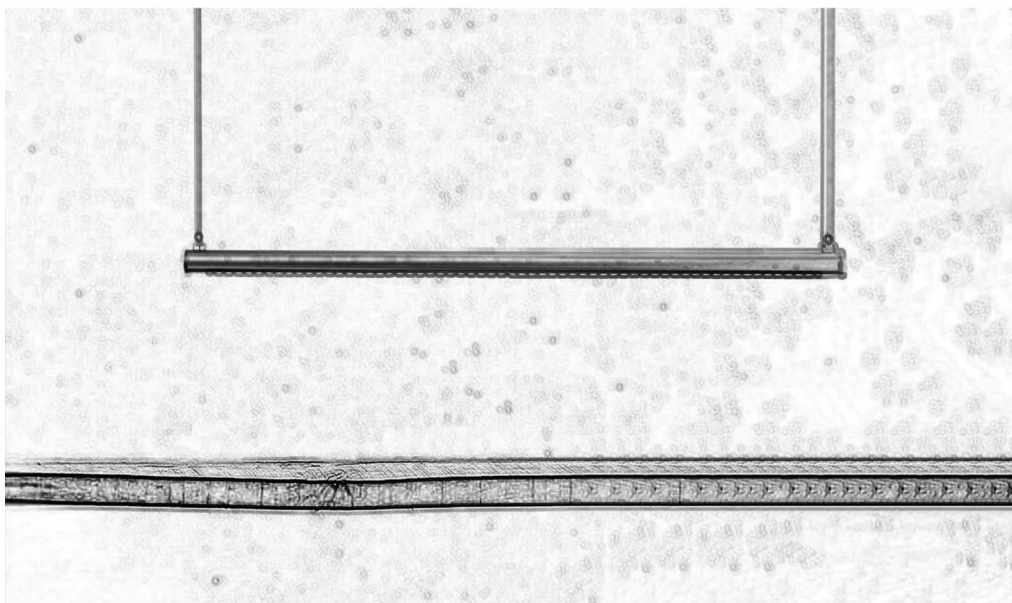

Pendant lamp | AC 220-240VAC 50/60HZ | IP20 | 3000K

PL0686-300B

Φ40*300*H1350
4W

PL0686-450B

Φ40*450*H1500
4W

PL0687-650B

Φ38*650*H1700
12W

PL0687-1200B

Φ38*1235*H2235
22W

PL0687-650A

Φ38*650*H1500
12W

PL0687-1200A

Φ38*1235*H1500
22W

PL0686-1000A

Φ40*1078*H1500
30W