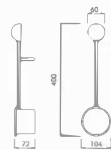

Wall Lamp | AC 90-260VAC 50/60HZ | IP20 | 3000K | CREE LED | Pure Aluminum

WLA0350S
4w