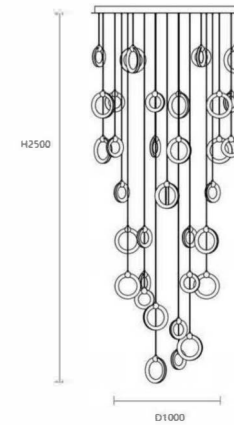

PL0675-36A
180W