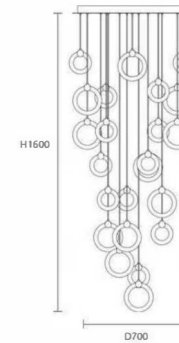

PL0675-24A
120W