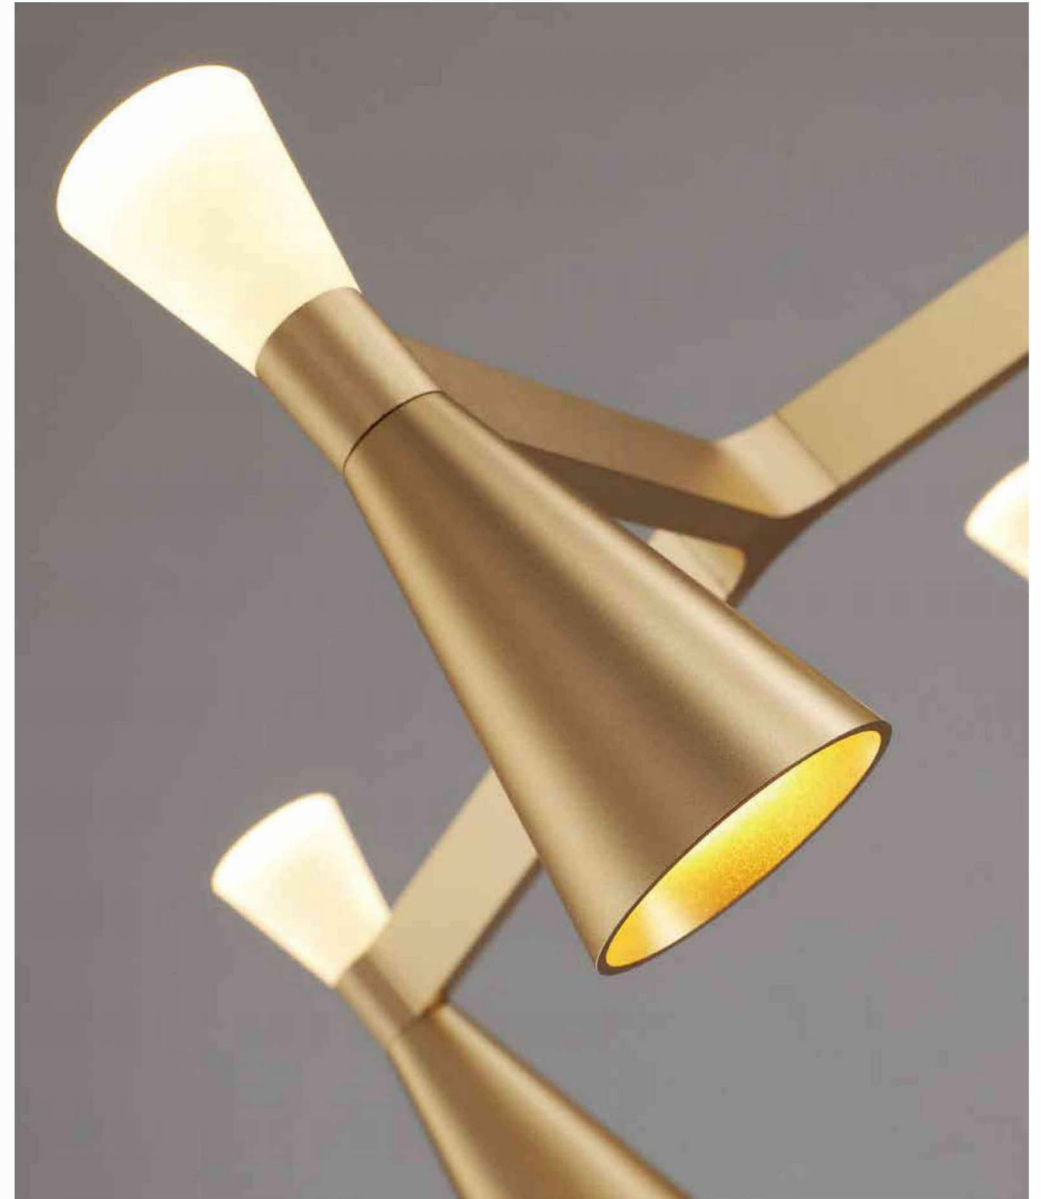

PL0075-8C
40w

PL0075-12A
60w

PL0075-12B
60w

PL0075-30A
180w

PL0075-12C
53w

● Black ● Gold

Enlightenment
From Nature, Light,
Penetration.

Phyminator