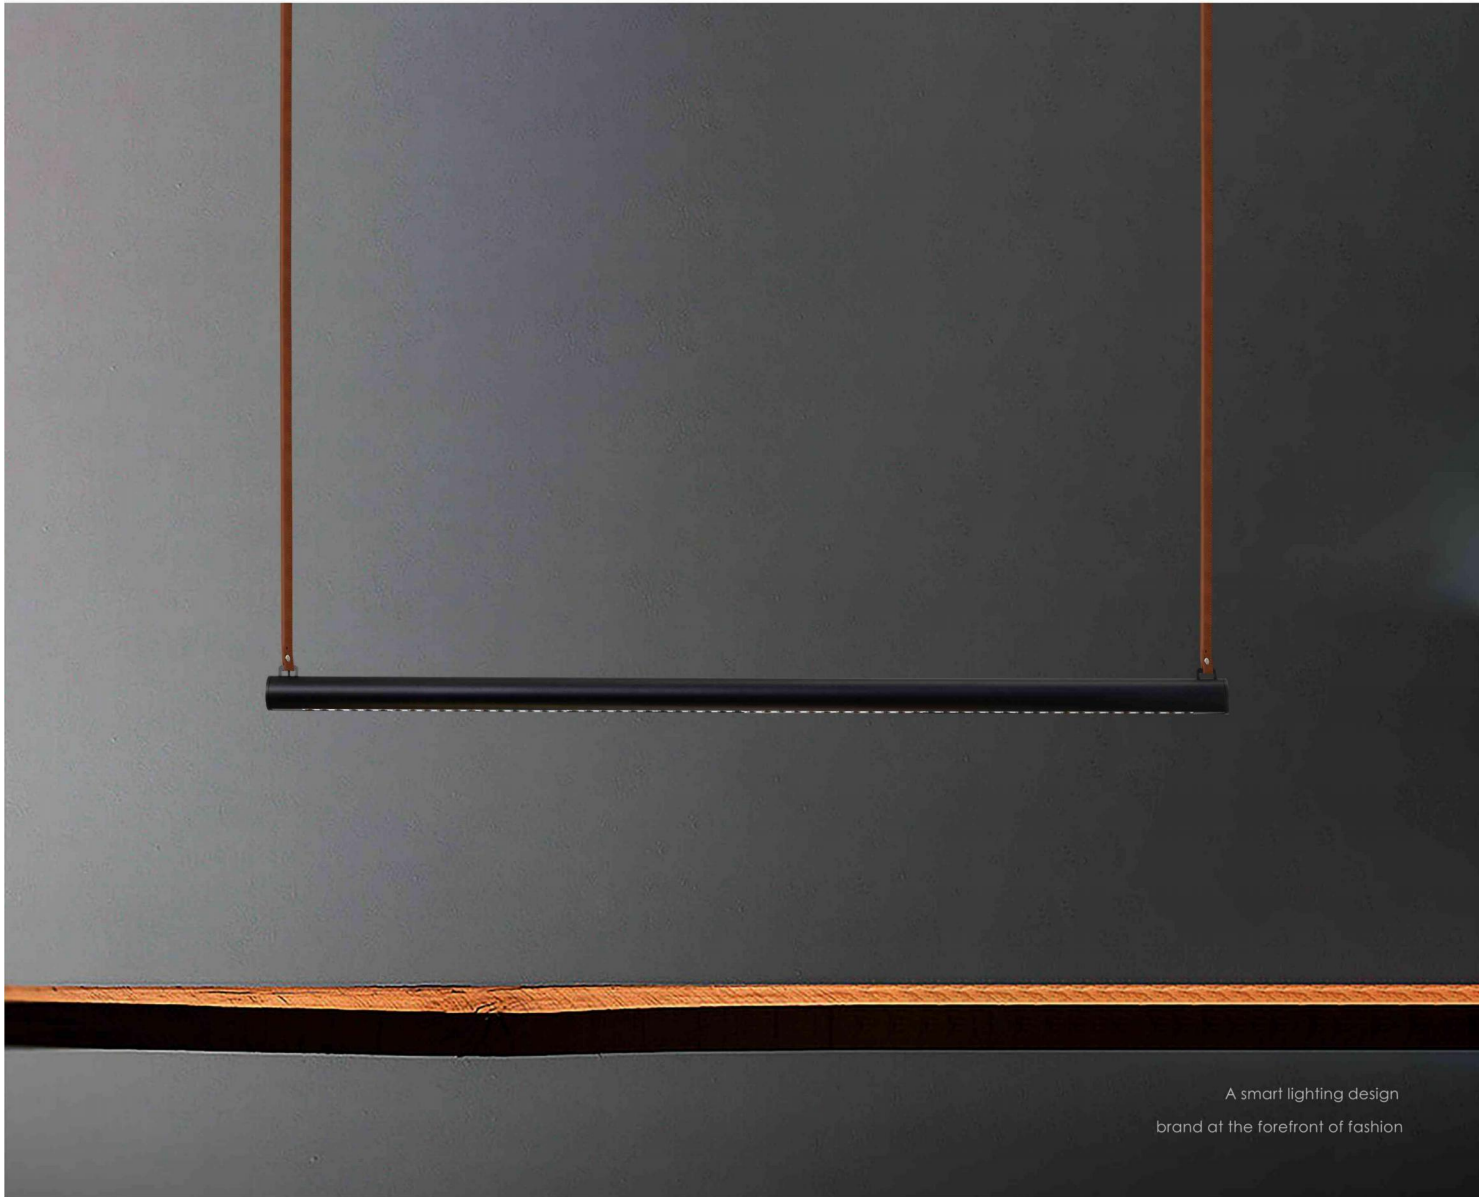

PL0877-5B

L1240*W140H*H1500mm
20W

Coffee+Black

Black

White

Coffee+Gold

Coffee

Gold