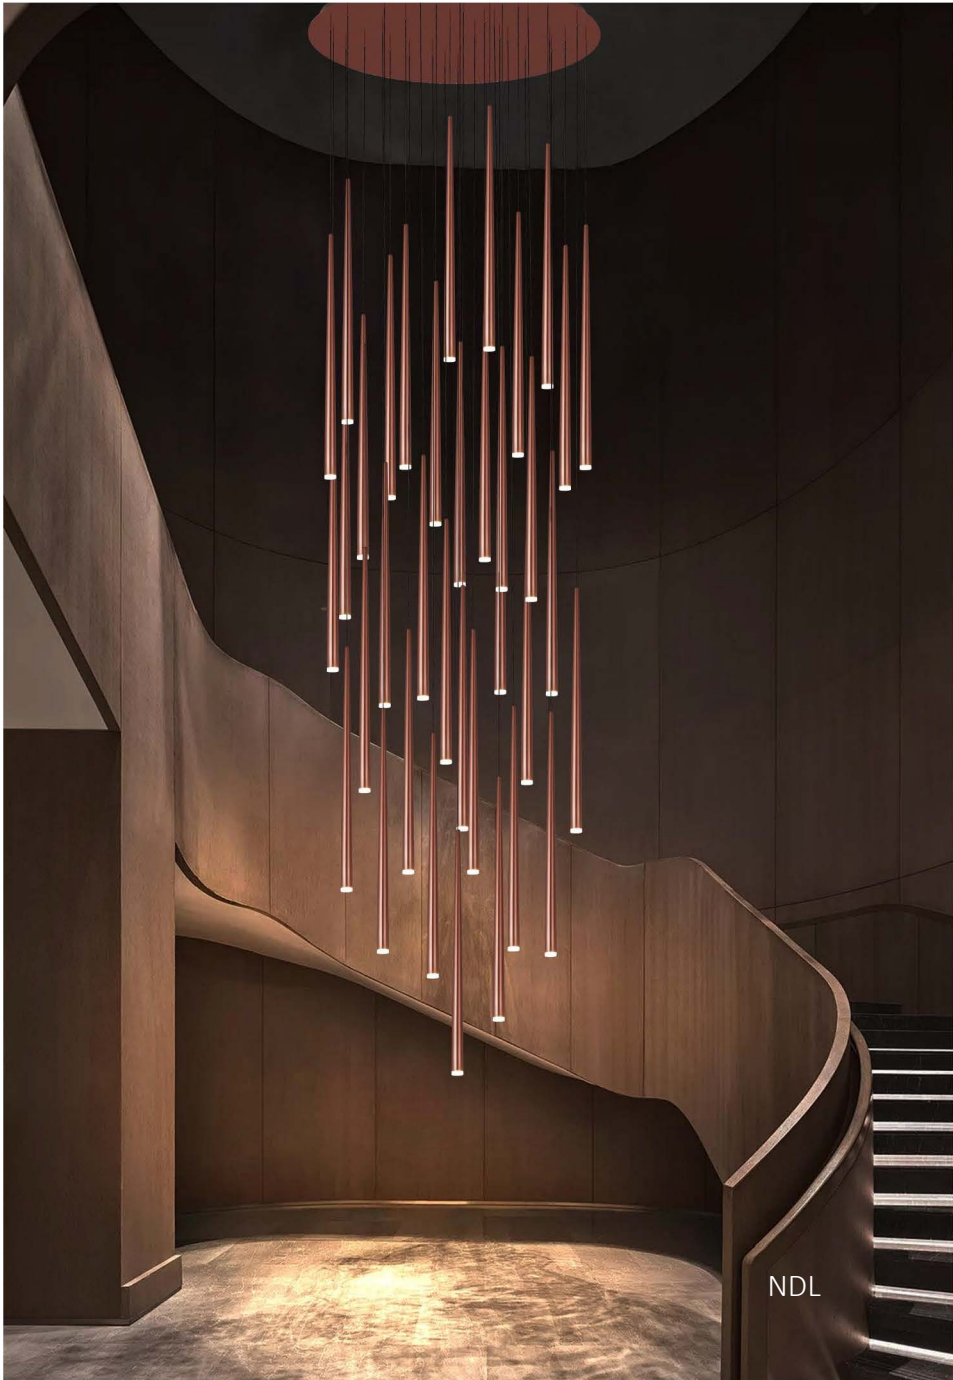

PL0214-12B
63w

PL0214-18B
101w

● Gold

PL0628-12A

Description: Pendant Lamp
Material: Pure Aluminium
Watts: 12*5w
Led Input: AC 90-260VAC 50/60HZ
IP: 20
Colour Temperature: 3200k
Colour: Coffee
Product size(mm): Φ 800*1500H

PL0628-8A

Description: Pendant Lamp
Material: Pure Aluminium
Watts: 8*5w
Led Input: AC 90-260VAC 50/60HZ
IP: 20
Colour Temperature: 3200k
Colour: Coffee
Product size(mm): 1200*60*1200H

PL0628-I 2A

Description: pendant Lamp
Material: pure Aluminium
Watts: 12*5w
Led Input: ac 90-260vac 50/60hz Ip20
Colour temperature: 3200K
Colour: coffee

PL0628-7A

Description: Pendant Lamp
Material: Pure Aluminium
Watts: 32w
Led Input: AC 90-260VAC 50/60Hz
IP: 20
Colour Temperature: 3000k
Colour: Coffee
Product size(mm): $\Phi 550 \times 1200H$

PL0628-1A