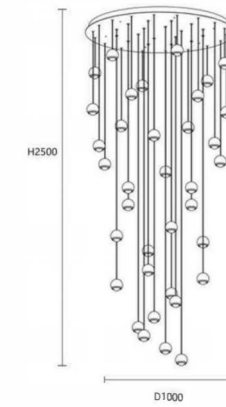

PL0676-36A
165W