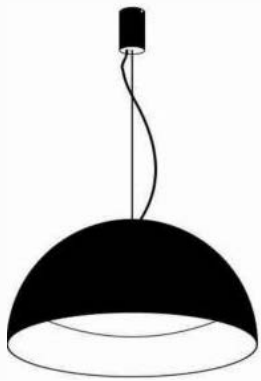

FL0367-1A
5W

FL0367-3A
15W

TL0367-1A
5W

● Rose gold ● nickel ● Pearl black

NDL

Table lamp | AC 90-260VAC 50/60HZ | IP20 | 3000K | Brass/Coffee | Aluminium

TL0509-270A
18W

TL0509-350A
25W

● Brass ● Coffee

NDL

Pendant Lamp | AC 90-260VAC 50/60HZ | IP20 | 3000K | Epistar LED

Black+ Gold

Pendant Lamp | AC 90-260VAC 50/60HZ | IP20 | 3000K | OSRAM LED | Pure Aluminum

PL0075-3A
24w

PL0075-6A
36w

PL0075-9A
48w