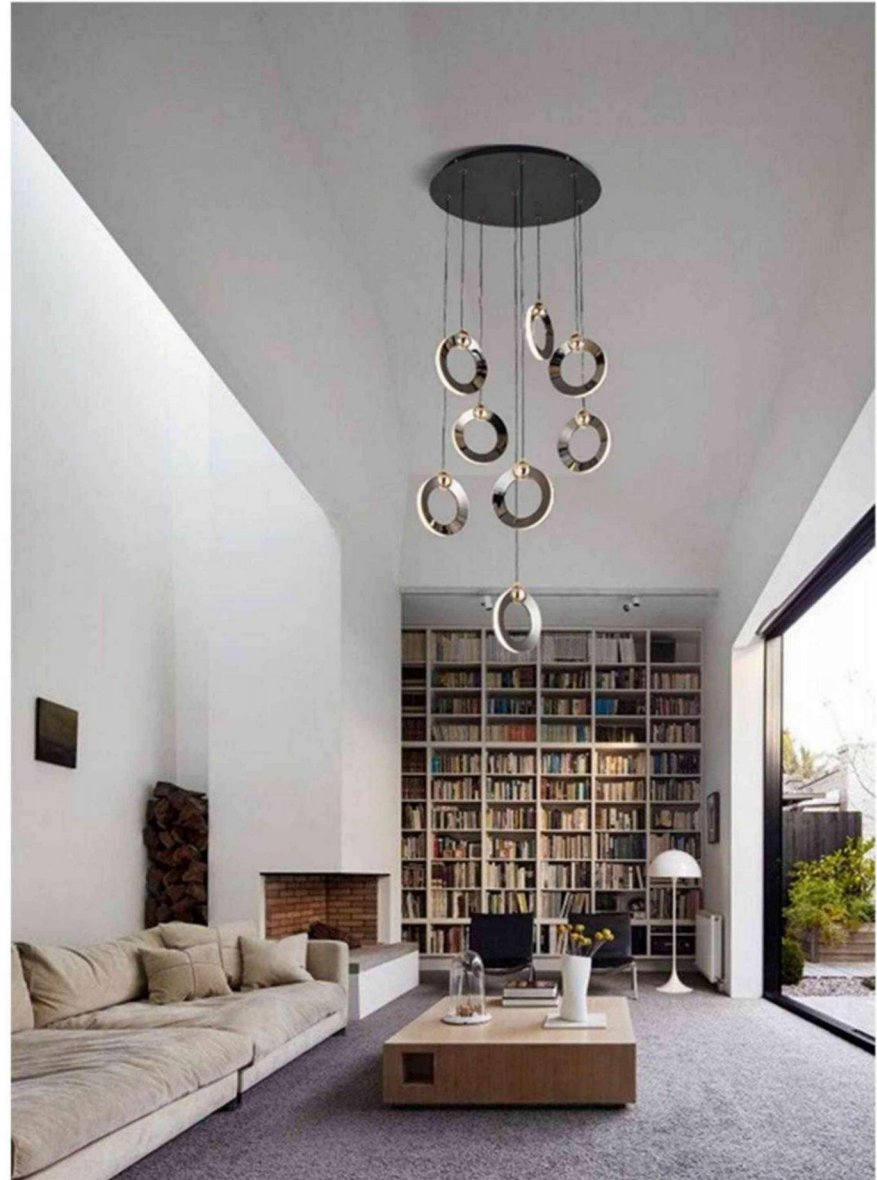

P0677-680A
80W

P0677-2L
176W

P0677-3L
240W

P0677-12A
48W

● Black

Pendent Lamp | AC 90-260VAC 50/60HZ | IP20 | 3000K | Epistar LED | Pure Aluminum

PL0675-5B
15W

PL0675-7B
40W