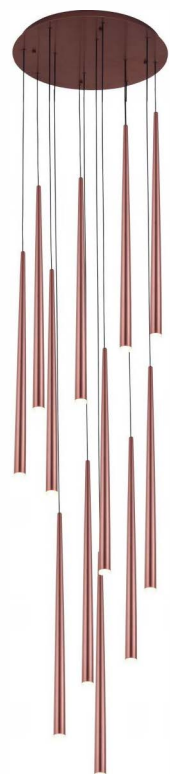

PLO214-6A
29w

PLO214-10A
50w

PLO214-12A
63w

PLO214-18A
101w

● Black

Pendant Lamp | AC 90-260VAC 50/60HZ | IP20 | 3000K | OSRAM LED | Pure Aluminum

PL0214-6B
29w

PL0214-10B
50w

PL0214-12B
63w

PL0214-18B
101w

● Gold

PL0628-12A

Description: Pendant Lamp
Material: Pure Aluminium
Watts: 12*5w
Led Input: AC 90-260VAC 50/60HZ
IP: 20
Colour Temperature: 3200k
Colour: Coffee
Product size(mm): Φ 800*1500H

PL0628-8A

Description: Pendant Lamp
Material: Pure Aluminium
Watts: 8*5w
Led Input: AC 90-260VAC 50/60HZ
IP: 20
Colour Temperature: 3200k
Colour: Coffee
Product size(mm): 1200*60*1200H

PL0628-I 2A

Description: pendant Lamp
Material: pure Aluminium
Watts: 12*5w
Led Input: ac 90-260vac 50/60hz Ip20
Colour temperature: 3200K
Colour: coffee