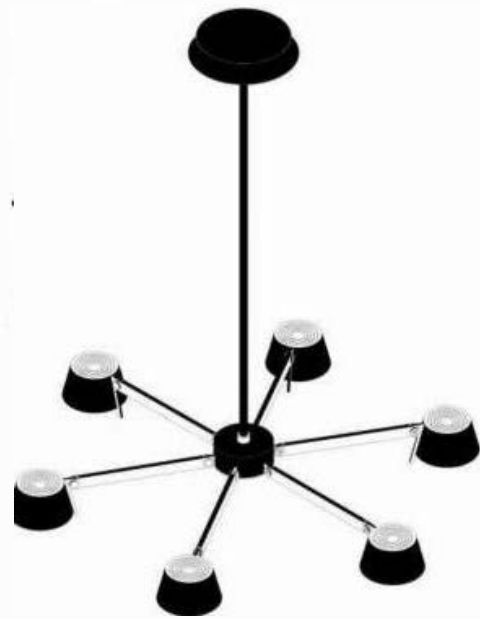

Lamp

TL0235-260A
6w

Wall Lamp

WLA0235-260A
6w

Floor Lamp

FL0235-260A
6w

○ White

Pendant Lamp | AC 90-260VAC 50/60HZ | IP20 | 3000K | OSRAM LED | Pure Aluminum

PL0214-12B
63w

PL0214-18B
101w

● Gold

PL0628-12A

Description: Pendant Lamp
Material: Pure Aluminium
Watts: 12*5w
Led Input: AC 90-260VAC 50/60HZ
IP: 20
Colour Temperature: 3200k
Colour: Coffee
Product size(mm): Φ 800*1500H