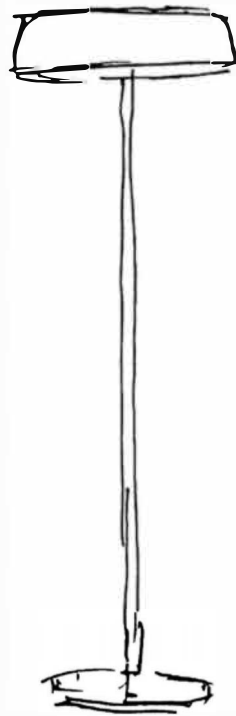

FL0367-1A
5W

FL0367-3A
15W

TL0367-1A
5W

● Rose gold ● nickel ● Pearl black

NDL

Table lamp | AC 90-260VAC 50/60HZ | IP20 | 3000K | Brass/Coffee | Aluminium

TL0509-270A
18W

TL0509-350A
25W