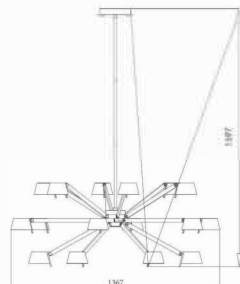

PL0214-18B
101w

● Gold