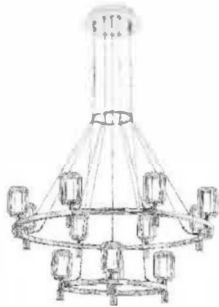

PL738-12A $\Phi 92 \times H 42 \times H 130 \text{cm}$
12x10W