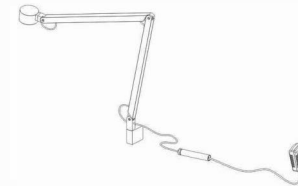

• Twisting joint structure

• Micro Switch Button

Table lamp | AC 90-260VAC 50/60HZ | IP20 | 3000K | Red/Black/ Silver gray | Aluminium

TL0499A
5W

TL0499B
5W

TLA0499C
6W

● Red ● Black ● Silver gray

The Smoky Gray Handmade Glass Makes The Light Softer And More Delicate, And The Individual Combination Also Brings More Possibilities To The Space.