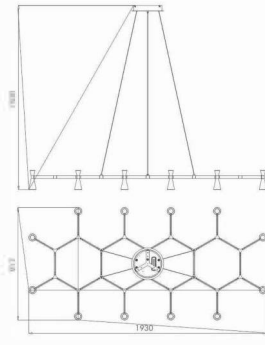

PL0075-8C
40w

PL0075-12A
60w

PL0075-12B
60w

PL0075-30A
180w

PL0075-12C
53w

● Black ● Gold

Enlightenment
From Nature, Light,
Penetration.

Phyminator