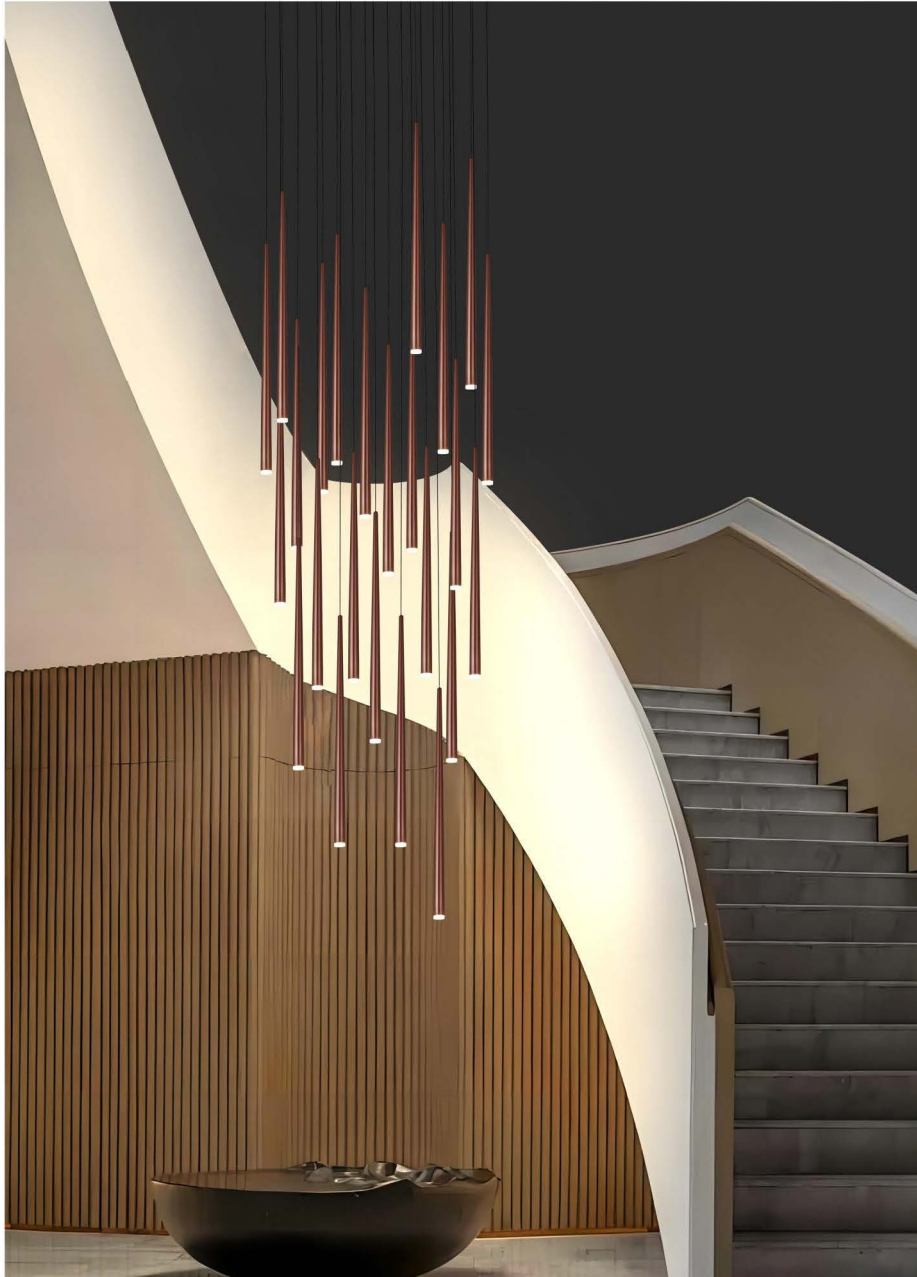

PL0628-8A

Description: Pendant Lamp
Material: Pure Aluminium
Watts: 8*5w
Led Input: AC 90-260VAC 50/60HZ
IP: 20
Colour Temperature: 3200k
Colour: Coffee
Product size(mm): 1200*60*1200H

PL0628-I 2A

Description: pendant Lamp
Material: pure Aluminium
Watts: 12*5w
Led Input: ac 90-260vac 50/60hz Ip20
Colour temperature: 3200K
Colour: coffee

PL0628-7A

Description: Pendant Lamp
Material: Pure Aluminium
Watts: 32w
Led Input: AC 90-260VAC 50/60Hz
IP: 20
Colour Temperature: 3000k
Colour: Coffee
Product size(mm): $\Phi 550 \times 1200H$

PL0628-1A