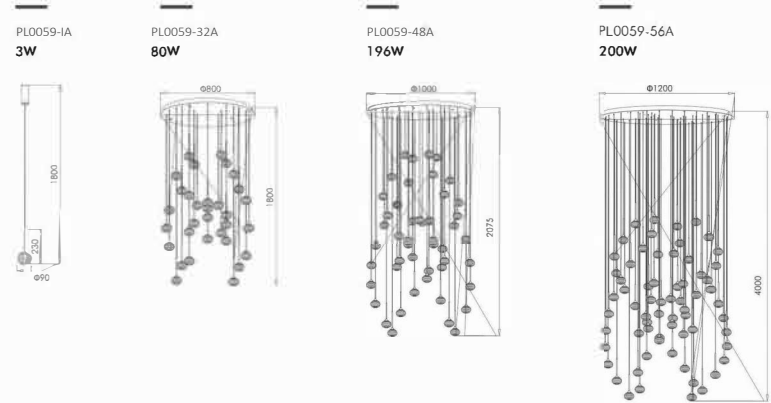

Pendant Lamp | AC 90-260VAC 50/60HZ | IP20 | 3000K | Epistar LED