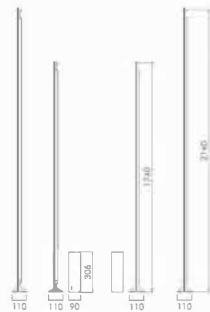

FL0368-2A
19W+24W