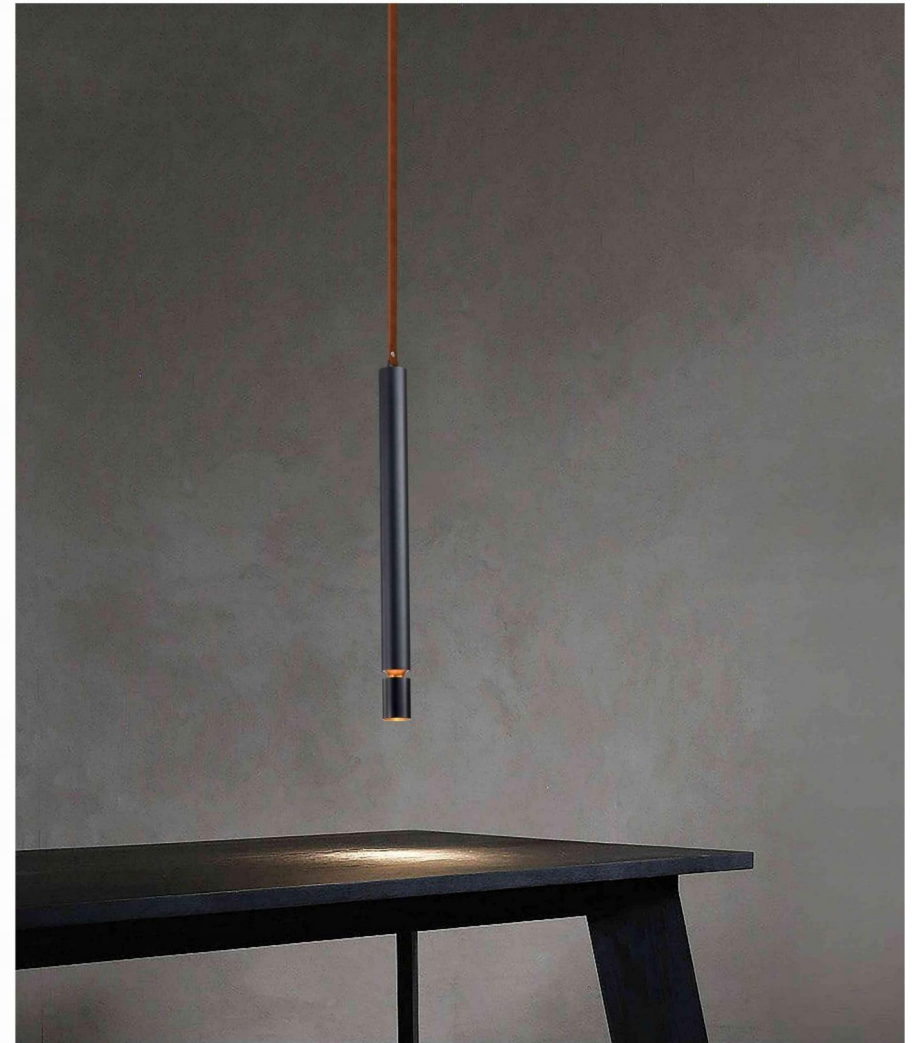

PL0877-5B

L1240*W140H*H1500mm
20W

Coffee+Black

Black

White

Coffee+Gold

Coffee

Gold