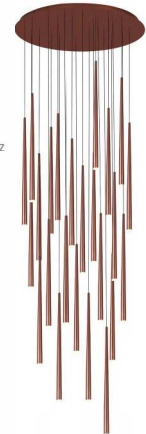

PL0628-8A

Description: Pendant Lamp
Material: Pure Aluminium
Watts: 8*5w
Led Input: AC 90-260VAC 50/60HZ
IP: 20
Colour Temperature: 3200k
Colour: Coffee
Product size(mm): 1200*60*1200H

PL0628-I 2A

Description: pendant Lamp
Material: pure Aluminium
Watts: 12*5w
Led Input: ac 90-260vac 50/60hz Ip20
Colour temperature: 3200K
Colour: coffee

PL0628-7A

Description: Pendant Lamp
Material: Pure Aluminium
Watts: 32w
Led Input: AC 90-260VAC 50/60Hz
IP: 20
Colour Temperature: 3000k
Colour: Coffee
Product size(mm): $\Phi 550 \times 1200H$

PL0628-1A

Description: Pendant Lamp
 Material: Pure Aluminium
 Watts: 5w
 Led Input: AC 90-260VAC 50/60Hz
 IP: 20
 Colour Temperature: 3000k
 Colour: Coffee
 Product size(mm): $\Phi 55 \times 1200H$

PL0628-24A

Description: Pendant Lamp
 Material: Pure Aluminium
 Watts: 100w
 Led Input: AC 90-260VAC 50/60Hz
 IP: 20
 Colour Temperature: 3000k
 Colour: Coffee
 Product size(mm): $\Phi 700 \times 1850H$