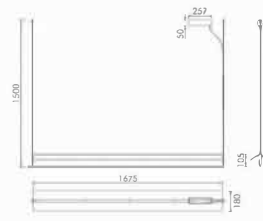

PL0358-1700A
37W