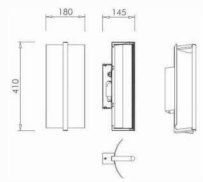

Pendant Lamp | AC 90-260VAC 50/60HZ | IP20 | 3000K | EpistarLED | Pure Aluminium

WLA0358-400A
5W