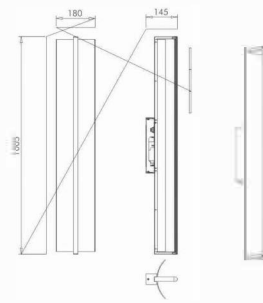

WLA0358-1000A
20W