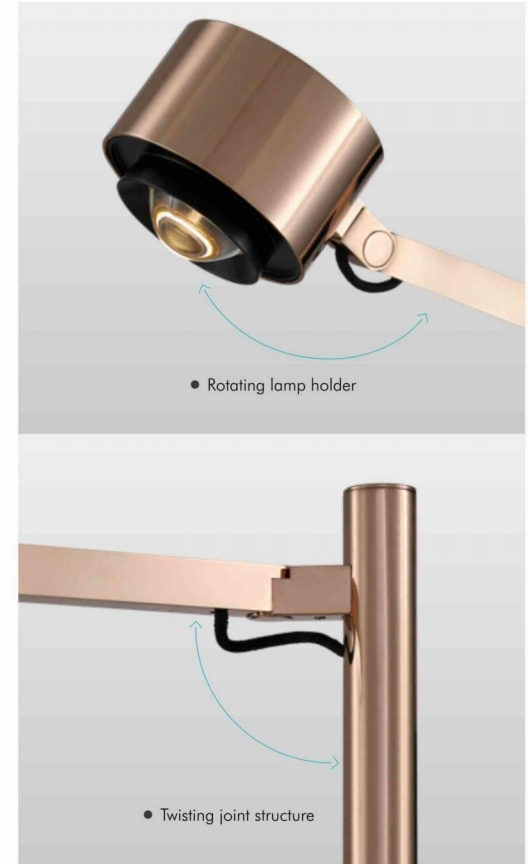

NDL

Table lamp | AC 90-260VAC 50/60HZ | IP20 | 3000K | Cognac / Smoky Gray | Aluminium

TL0046-300A
12W

● Cognac ● Smoky gray

Floor lamp | AC 90-260VAC 50/60HZ | IP20 | 3000K | Rose gold /Nickel/ Pearl black | Aluminium

FL0367-1A
5W

FL0367-3A
15W

TL0367-1A
5W

● Rose gold ● nickel ● Pearl black

NDL

Table lamp | AC 90-260VAC 50/60HZ | IP20 | 3000K | Brass/Coffee | Aluminium

TL0509-270A
18W

TL0509-350A
25W