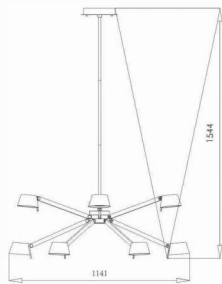

PL0214-12B
63w