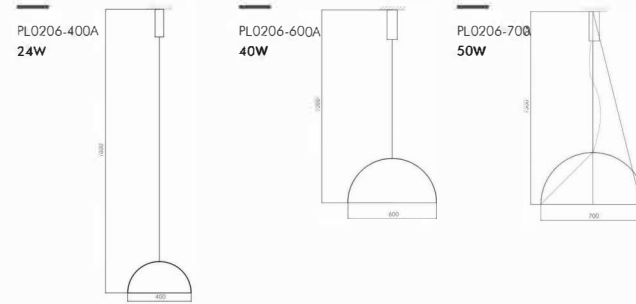

Pendant Lamp | AC 90-260VAC 50/60HZ | IP20 | 3000K | Epistar LED