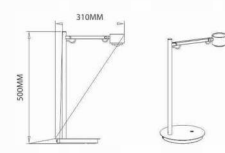

TL0367-1A
5W