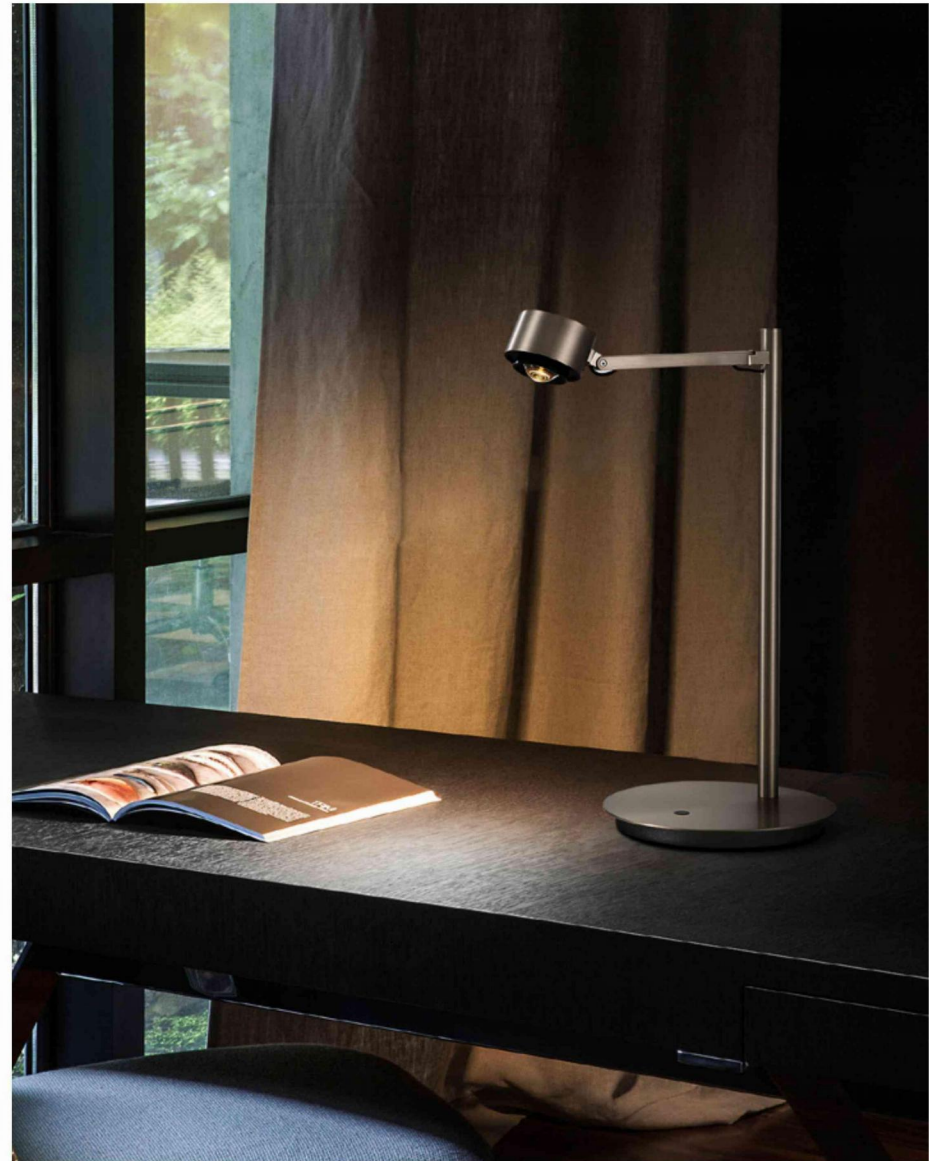

NDL

Table lamp | AC 90-260VAC 50/60HZ | IP20 | 3000K | Cognac / Smoky Gray | Aluminium

TL0046-300A
12W

● Cognac ● Smoky gray

Floor lamp | AC 90-260VAC 50/60HZ | IP20 | 3000K | Rose gold /Nickel/ Pearl black | Aluminium