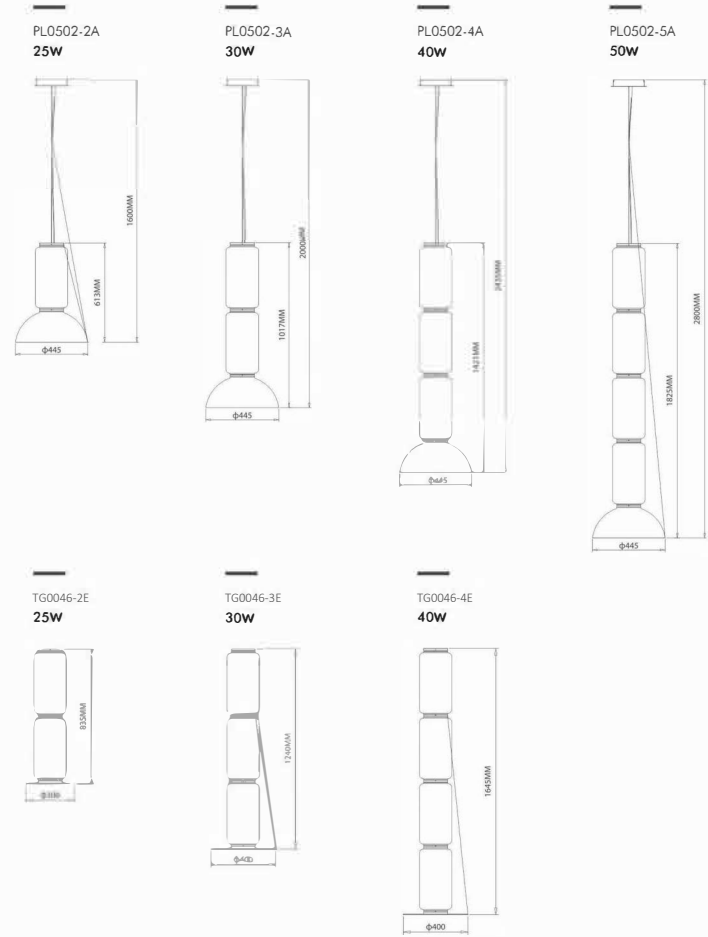

● Smoky Gray