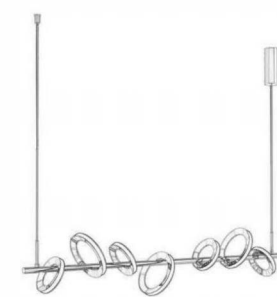

Ceiling Lamp | AC 90-260VAC 50/60HZ | IP20 | 3000K | Epistar LED | [View product](#)

PL0675-5D L900*170*H950
25w

PL0675-7D L1200*170*H950
40w