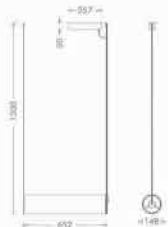

PL0046-600A
30W