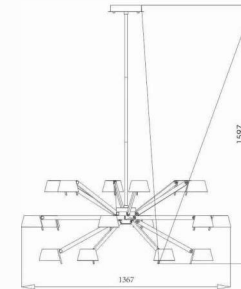

PLO214-18A
101w