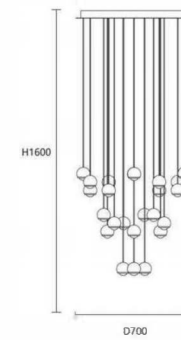

PL0676-24A
120W