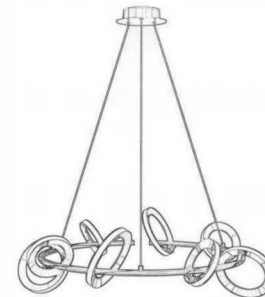

PL0675-7C 780*H850
40w