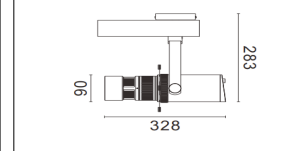

SUPRA-D-SM