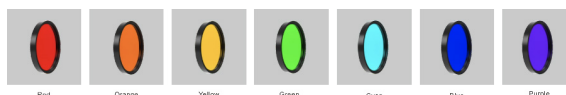

Different Shapes and colors