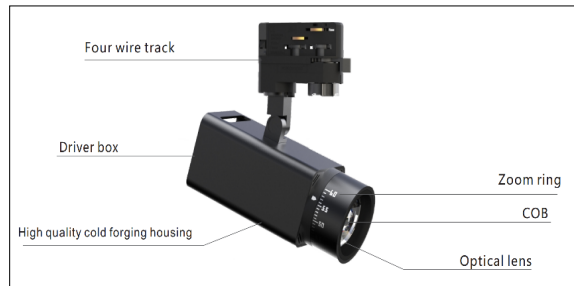

Packaging / Embalaje

N.W. Peso Neto ... 0.89Kg

G.W. Peso Bruto 1.01Kg/Box
Size 125 x115 x210mm

G.W. Peso Bruto 11.02Kg/CTN - 10pcs/CTN
Size 600 x265 x235mm