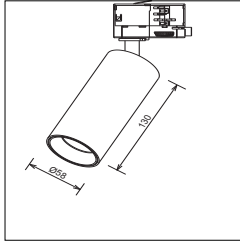

Possible Applications / Aplicaciones posibles Fashion shops, modern offices

**TUBE SERIES**

TUBE - TS58130 10W

TUBE - TS66135 14W

TUBE - TS73155 20W

TUBE - TS80170 24W

**Description**

Aluminium die-casting , electrostatic powder coating . Reflector Led Lens . Mounting Ring Aluminum Anodizing Coating  
 Input Voltage 220-240V AC 50-60Hz and Multi-voltage  
 Color: White /Black /Grey  
 Power/Voltage 10W, 14W, 20W, 24W  
 Beam angle:10W/ 20', 24', 36' - and - 14W/20W/24W 15', 24', 36'  
 LED CREE, Philips  
 CCT 3000K, 4000K as standard other CCT available  
 CRI80, and CRI90,92, 97 under demand  
 Driver Integrated Tridonic  
 Warranty :5 years