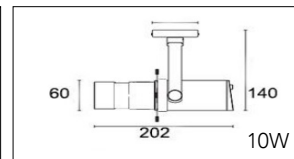

SURFACE MOUNTED On-Off and TRIAC dimmable