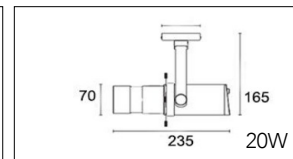

SURFACE MOUNTED On-Off and TRIAC dimmable