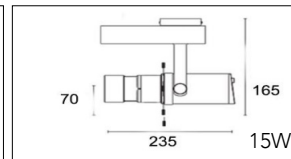

SURFACE MOUNTED DALI/0-10V/2.4G RF dimmable