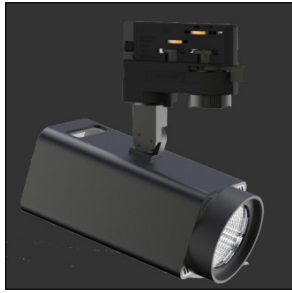

SOROLLA SERIES