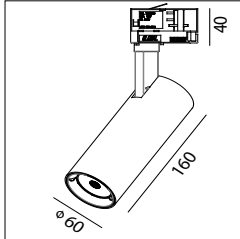

LENIS - TS80200 32W