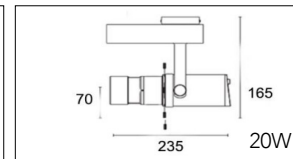

SURFACE MOUNTED DALI/0-10V/2.4G RF dimmable