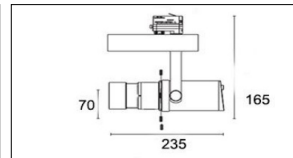

TRACK ADAPTOR DALI/0-10V/2.4G RF dimmable

20W