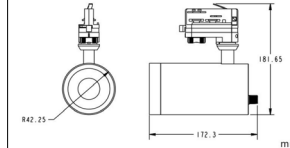

MAX H SERIES

MAX H - A

Accessories / Accesorios

Technical Data / Datos técnicos

Model	MAXH	Working temperature	-20°C +45°C
Light source	CCT adjust	Material	Aluminum
Power	20W/30W	Housing colour	White/Black
Beam angle	12°/24°/38°/60°/10°-60°	Wiring	2 wires/3wires/4 wires
CRI	90/92/95/97	Dimmable	Standard/0-10V/Triac Dim
CCT	2700K/3000K/4000K/5000K/5700K	Working life	50000 Hrs
Luminous efficacy	90-100lm/W	Led chip	Citizen/Osram/Cree
Input Voltage	AC220-240V 50/60Hz	Driver	Tridonic/Osram/Khun/Philips
Output Voltage	DC36V	Installation	Adapter on track or Surface Mounted
Binning initial	< 3 MacAdam	Warranty	5 Years