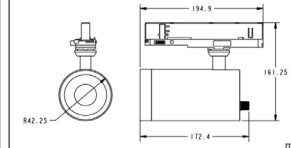

MAX H SERIES

MAX H - B

Accessories / Accesorios

Technical Data / Datos técnicos

Model	MAXH	Working temperature	-20°C +45°C
Light source	CCT adjust	Material	Aluminum
Power	20W/30W	Housing colour	White/Black
Beam angle	12°/24°/38°/60°/10°-60°	Wiring	2 wires/3wires/4 wires
CRI	90/92/95/97	Dimmable	Standard/0-10V/Triac Dim
CCT	2700K/3000K/4000K/5000K/5700K	Working life	50000 Hrs
Luminous efficacy	90-100lm/W	Led chip	Citizen/Osram/Cree
Input Voltage	AC220-240V 50/60Hz	Driver	Tridonic/Osram/Khun/Philips
Output Voltage	DC36V	Installation	Adapter on track or Surface Mounted
Binning initial	< 3 MacAdam	Warranty	5 Years