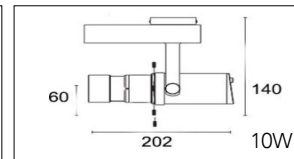

SURFACE MOUNTED DALI/0-10V/2.4G RF dimmable