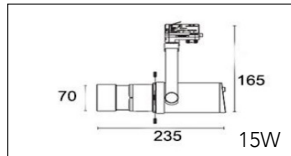

TRACK ADAPTOR On-Off and TRIAC dimmable