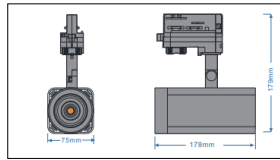

SOROLLA SERIES