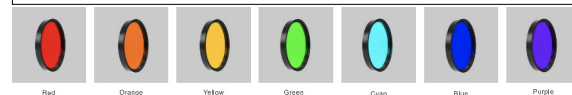

Technical Data / Datos técnicos

Model	SOROLLA-D	Working temperature	-20°C +45°C
Light source	CCT adjust	Material	Aluminum
Power	20W/25W	Housing colour	White/Black/White Oak/Red Oak/Walnut
Beam angle	5°~60° zoomable	Wiring	2 wires/3wires/4 wires
CRI	90/92/95/97	Dimmable	Standard/0-10V/Triac Dim/Dali/Tuya/Casambi
CCT	2700K/3000K/4000K/5000K/5700K	Working life	50000 Hrs
Luminous efficacy	100-120lm/W	Led chip	Citizen/Osram/Cree/Evercore
Input Voltage	AC220-240V 50/60Hz	Driver	Tridonic/Osram/Khun/Philips/Lifud
Output Voltage	DC36V	Installation	Adapter on track
Binning initial	< 3 MacAdam	Warranty	5 Years

Packaging / Embalaje

N.W. Peso Neto ... 1.1095Kg

G.W. Peso Bruto 1.20Kg/Box
Size 125 x115 x210mm

G.W. Peso Bruto 12.5Kg/CTN - 10pcs/CTN
Size 600 x265 x235mm