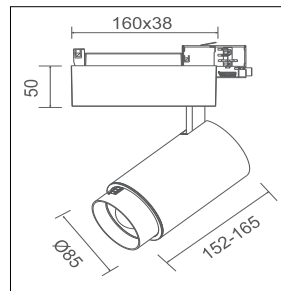

Technical Data / Datos técnicos

Model	ZOOM-Z71134	Working temperature	-15°C +35°C
Light source	Lumiled	Material	Alumimum die-casting
Power	20W	Housing colour	White/Black/Grey
Beam angle	15°~45°	Wiring	2 wires/3wires/4 wires
CRI	80/90/92/97	Dimmable	Standard/0-10V/Triac Dim/Dali/Tuya/Casambi
CCT	2700K/3000K/4000K	Working life	50000 Hrs
Luminous efficacy	1550~1870lm	Optic	led lens
Input Voltage	AC220-240V 50/60Hz	Driver	Philips, Osram, Tridonic
Output Voltage	-	Installation	Adapter driver on track
Binning initial	-	Warranty	5 Years