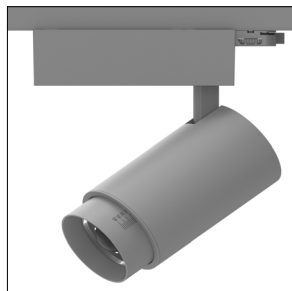

Technical Data / Datos técnicos

Model	ZOOM-Z71134	Working temperature	-15°C +35°C
Light source	Lumiled	Material	Alumimum die-casting
Power	20W	Housing colour	White/Black/Grey
Beam angle	15°~45°	Wiring	2 wires/3wires/4 wires
CRI	80/90/92/97	Dimmable	Standard/0-10V/Triac Dim/Dali/Tuya/Casambi
CCT	2700K/3000K/4000K	Working life	50000 Hrs
Luminous efficacy	1550~1870lm	Optic	led lens
Input Voltage	AC220-240V 50/60Hz	Driver	Philips, Osram, Tridonic
Output Voltage	-	Installation	Adapter driver on track
Binning initial	-	Warranty	5 Years