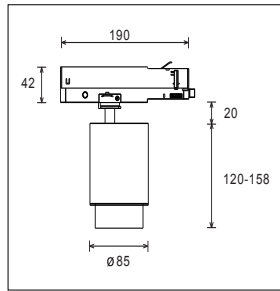

ZOOM SERIES