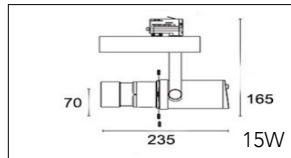

TRACK ADAPTOR DALI/0-10V/2.4G RF dimmable

20W