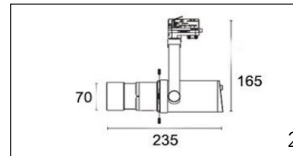

TRACK ADAPTOR On-Off and TRIAC dimmable