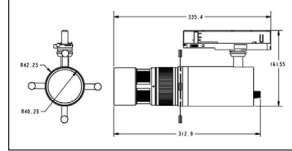

MAX Z SERIES

MAX Z - B

Technical Data / Datos técnicos

Model	MAX-Z	Working temperature	-20°C +45°C
Light source	CCT adjust	Material	Aluminum
Power	20W/30W	Housing colour	White/Black
Beam angle	10°-60°	Wiring	2 wires/3wires/4 wires
CRI	90/92/95/97	Dimmable	Standard/0-10V/Triac Dim
CCT	2700K/3000K/4000K/5000K/5700K	Working life	50000 Hrs
Luminous efficacy	70lm/W	Led chip	Citizen/Osram/Cree
Input Voltage	AC220-240V 50/60Hz	Driver	Tridonic/Osram/Khun/Philips
Output Voltage	DC36V	Installation	Adapter on track or Surface Mounted
Binning initial	< 3 MacAdam	Warranty	5 Years

Different Applications