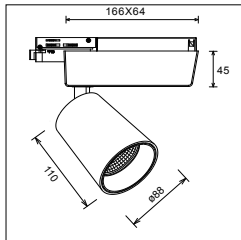

KONIK - TS100130