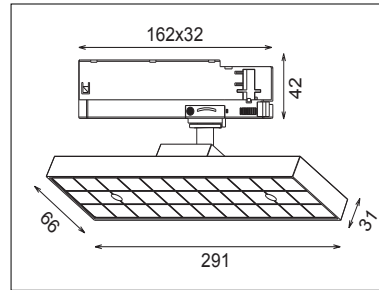

Main Data

Aluminium die-casting , electrostatic powder coating . Led
Lens PC
Input Voltage 220-240V AC 50-60Hz and Multi-voltage
Color:White /Black /Grey
Power/Voltage 18W, 24W, 28W
Beam angle:30°, 60°, 90°
LED Bridgelux
CCT 3000K, 4000K as standard other CCT available
CRI80, and CRI90,92, 97 under demand
Driver Integrated Powegear, OSRAM ,
Warranty :5 years

Technical Data / Datos técnicos

Model	PLANE TS291166	Working temperature	-20°C +45°C
Light source	Led	Material	Aluminum die-casting
Power	20W	Housing colour	White/Black
Beam angle	30°/60°/90°	Wiring	2 wires/3wires/4 wires
CRI	> 80 as standard and 90/92/95/97 as option	Dimmable	On-Off/0-10V
CCT	3000K/4000K	Working life	50000 Hrs
Luminous efficacy	2100lm	Led chip	Bridgelux
Input Voltage	AC220-240V 50/60Hz	Driver	/Osram/Khun/Powergear
Output Voltage	-	Installation	Adapter on track
Binning initial	-	Warranty	5 Years

Description / Descripción

The main characteristic feature of PLANE product is its avant-gard design. Integrated driver with a sophisticated thermal management ensuring a long service life. Innovative photometrics , easy adjustment, and good performance are convincing arguments for using in museums, galleries , salesrooms, showrooms. PLANE is ideal for general lighting in rooms with high ceilings as well as for intensive illumination of walls. It is a wonderful track spot light for creative lighting concepts with a really efficient visual comfort.