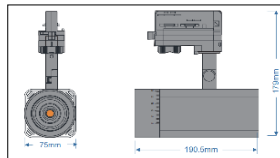

Packaging / Embalaje

N.W. Peso Neto ... 0.89Kg

G.W. Peso Bruto 1.01Kg/Box  
Size 125 x115 x210mm

G.W. Peso Bruto 11.02Kg/CTN - 10pcs/CTN  
Size 600 x265 x235mm

Technical Data / Datos técnicos

Model	SOROLLA-B	Working temperature	-20°C +45°C
Light source	CCT adjust	Material	Aluminum
Power	20W/25W	Housing colour	White/Black/White Oak/Red Oak/Walnut
Beam angle	10°~60°	Wiring	2 wires/3wires/4 wires
CRI	90/92/95/97	Dimmable	Standard/0-10V/Triac Dim/Dali/Tuya/Casambi
CCT	2700K/3000K/4000K/5000K/5700K	Working life	50000 Hrs
Luminous efficacy	100-120lm/W	Led chip	Citizen/Osram/Cree/Evercore
Input Voltage	AC220-240V 50/60Hz	Driver	Tridonic/Osram/Khun/Philips/Lifud
Output Voltage	DC36V	Installation	Adapter on track
Binning initial	< 3 MacAdam	Warranty	5 Years