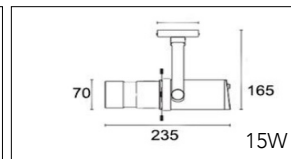

SURFACE MOUNTED On-Off and TRIAC dimmable