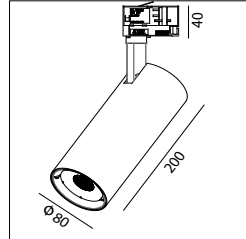

LENIS - TS91215 54W