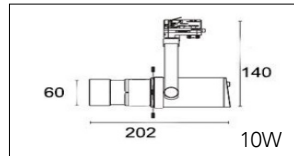

TRACK ADAPTOR On-Off and TRIAC dimmable