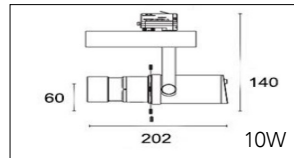

TRACK ADAPTOR DALI/0-10V/2.4G RF dimmable

20W