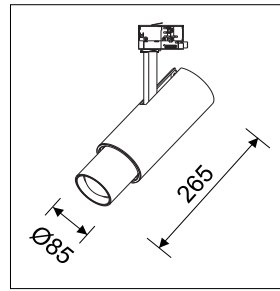

Technical Data / Datos técnicos

Model	ZOOM-Z12085	Working temperature	-20°C +45°C
Light source	Citizen	Material	Alumimum die-casting
Power	10W/20W	Housing colour	White/Black/Grey
Beam angle	6°~60°	Wiring	2 wires/3wires/4 wires
CRI	80/90/92/97	Dimmable	Standard/0-10V/Triac Dim/Dali/Tuya/Casambi
CCT	2700K/3000K/4000K	Working life	50000 Hrs
Luminous efficacy	400~920lm	Led chip	Citizen/Lumileds
Input Voltage	AC220-240V 50/60Hz	Driver	Alllooking
Output Voltage	-	Installation	Adapter driver on track
Binning initial	-	Warranty	5 Years