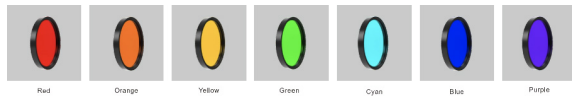

SURFACE MOUNTED

BENLLIURE-C-SM

On-Off / 0-10V dimmable

SURFACE MOUNTED

BENLLIURE-D-SM

DALI/Triac/2.4G RF dimmable

Different Shapes

Technical Data / Datos técnicos