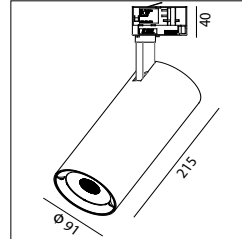

Description

Aluminium die-casting , electrostatic powder coating . Reflector Led Lens .
Input Voltage 220-240V AC 50-60Hz and Multi-voltage
Color: White /Black /Grey
Power/Voltage 17W, 32W, 54W
Beam angle:24°, 36°, 54°
LED Bridgelux COB
CCT 2700K/3000K/4000K/5000K as standard
CRI90,92, 97 under demand
Driver Non-dimmable, built in side
Warranty :5 years

Technical Data / Datos técnicos

Model	LENIS series	Working temperature	-20°C +45°C
Light source	COB	Material	Aluminum die-casting
Power	17W, 32W, 54W	Housing colour	White/Black/Grey
Beam angle	24°, 36°, 54°	Wiring	Track connector 4 wires
CRI	CRI90 and 90/92/95/97 as an option	Dimmable	DALI/0-10V/Triac Dim/2.4G RF - optional -
CCT	2700K/3000K/4000K/5000K	Working life	50000 Hrs
Luminous efficacy	~950lm/ ~1310lm / ~2000lm/ ~2300lm	Led chip	Bridgelux
Input Voltage	AC200-240V 50/60Hz and Multi-voltage	Driver	Customised Khun
Output Voltage	-	Installation	Adapter on track
Binning initial	-	Warranty	5 Years