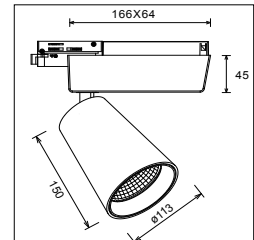

KONIK SERIES

Description

Aluminium die-casting , electrostatic powder coating . Reflector Aluminum anodized specular silver
Input Voltage 220-240V AC 50-60Hz and Multi-voltage
Color:White /Black /Grey
Power/Voltage 20W, 28W, 35W, 42W
Beam angle:15°, 30°, 45° - and 35W/42W 12°, 30°, 45°, 55°
LED CREE, Philips, Citizen
CCT 3000K, 4000K as standard other CCT available
CRI80, and CRI90,92, 97 under demand
Driver Gear box, OSRAM , Tridonic , Philips, Khun
Warranty :5 years

Technical Data / Datos técnicos

Model	KONIK series	Working temperature	-20°C +45°C
Light source	COB	Material	Aluminum die-casting
Power	20W, 28W, 35W, 42W	Housing colour	White/Black
Beam angle	15°, 30°, 45° and 35W/42W 12°, 30°, 45°, 55°	Wiring	Track connector 2 wires/3wires/4 wires
CRI	CRI>80 and 90/92/95/97 as an option	Dimmable	DALI/0-10V/Triac Dim/2.4G RF
CCT	3000K/4000K	Working life	50000 Hrs
Luminous efficacy	~16600lm/ 2700lm /35000lm/4000lm	Led chip	Cree / Philips
Input Voltage	AC200-240V 50/60Hz and Multi-voltage	Driver	OSRAM , Tridonic , Philips, Khun
Output Voltage	-	Installation	Adapter on track
Binning initial	-	Warranty	5 Years

Possible Applications / Aplicaciones posibles Fashion shops, modern offices