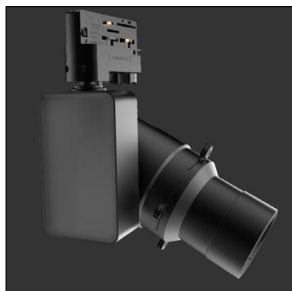

Technical Data / Datos técnicos

Model	PINAZO-D	Working temperature	-20°C +45°C
Light source	CCT adjust	Material	Aluminum
Power	30W/35W	Housing colour	White/Black/White Oak/Red Oak/Walnut
Beam angle	5°~60° zoomable	Wiring	2 wires/3wires/4 wires
CRI	90/92/95/97	Dimmable	Standard/0-10V/Triac Dim/Dali/Tuya/Casambi
CCT	2700K/3000K/4000K/5000K/5700K	Working life	50000 Hrs
Luminous efficacy	100-120lm/W	Led chip	Citizen/Osram/Cree/Evercore
Input Voltage	AC220-240V 50/60Hz	Driver	Tridonic/Osram/Khun/Philips/Lifud
Output Voltage	DC36V	Installation	Adapter on track
Binning initial	< 3 MacAdam	Warranty	5 Years

Packaging / Embalaje

N.W. Peso Neto ... 1.85Kg

G.W. Peso Bruto 2.1Kg/Box
Size 230 x225 x175mm

G.W. Peso Bruto 13.8Kg/CTN - 10pcs/CTN
Size 695 x250 x290mm