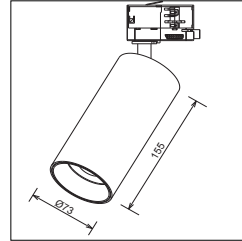

Possible Applications / Aplicaciones posibles Fashion shops, modern offices

**TUBE SERIES**

TUBE - TS58130 10W

TUBE - TS66135 14W

TUBE - TS73155 20W

TUBE - TS80170 24W

**Description**

Aluminium die-casting , electrostatic powder coating . Reflector Led Lens . Mounting Ring Aluminum Anodizing Coating  
 Input Voltage 220-240V AC 50-60Hz and Multi-voltage  
 Color: White /Black /Grey  
 Power/Voltage 10W, 14W, 20W, 24W  
 Beam angle:10W/ 20', 24', 36' - and - 14W/20W/24W 15', 24', 36'  
 LED CREE, Philips  
 CCT 3000K, 4000K as standard other CCT available  
 CRI80, and CRI90,92, 97 under demand  
 Driver Integrated Tridonic  
 Warranty :5 years