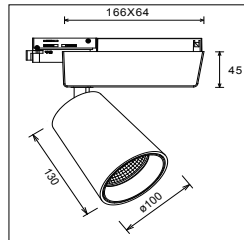

KONIK - TS113150