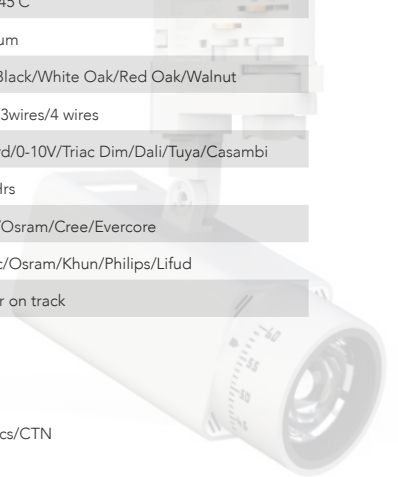

Packaging / Embalaje

N.W. Peso Neto ... 0.995Kg

G.W. Peso Bruto 1.15Kg/Box
Size 125 x115 x210mm

G.W. Peso Bruto 12.7Kg/CTN - 10pcs/CTN
Size 600 x265 x235mm