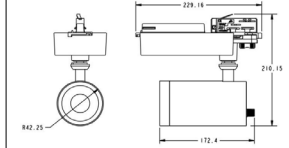

MAX H SERIES

MAX H - C

Accessories / Accesorios

Technical Data / Datos técnicos

Model	MAXH	Working temperature	-20°C +45°C
Light source	CCT adjust	Material	Aluminum
Power	20W/30W	Housing colour	White/Black
Beam angle	12°/24°/38°/60°/10°-60°	Wiring	2 wires/3wires/4 wires
CRI	90/92/95/97	Dimmable	Standard/0-10V/Triac Dim
CCT	2700K/3000K/4000K/5000K/5700K	Working life	50000 Hrs
Luminous efficacy	90-100lm/W	Led chip	Citizen/Osram/Cree
Input Voltage	AC220-240V 50/60Hz	Driver	Tridonic/Osram/Khun/Philips
Output Voltage	DC36V	Installation	Adapter on track or Surface Mounted
Binning initial	< 3 MacAdam	Warranty	5 Years