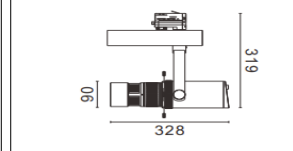

DALI/Triac/2.4G RF dimmable

SUPRA-B