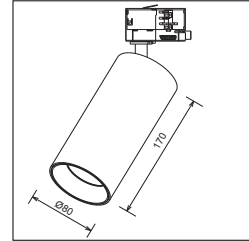

Possible Applications / Aplicaciones posibles Fashion shops, modern offices

**TUBE SERIES**

TUBE - TS58130 10W

TUBE - TS66135 14W

TUBE - TS73155 20W

TUBE - TS80170 24W

**Description**

Aluminium die-casting , electrostatic powder coating . Reflector Led Lens . Mounting Ring Aluminum Anodizing Coating  
 Input Voltage 220-240V AC 50-60Hz and Multi-voltage  
 Color: White /Black /Grey  
 Power/Voltage 10W, 14W, 20W, 24W  
 Beam angle:10W/ 20', 24', 36' - and - 14W/20W/24W 15', 24', 36'  
 LED CREE, Philips  
 CCT 3000K, 4000K as standard other CCT available  
 CRI80, and CRI90,92, 97 under demand  
 Driver Integrated Tridonic  
 Warranty :5 years