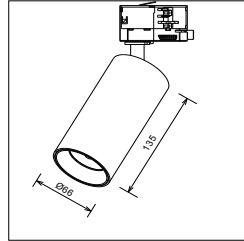

Possible Applications / Aplicaciones posibles Fashion shops, modern offices

**TUBE SERIES**

TUBE - TS58130 10W

TUBE - TS66135 14W

TUBE - TS73155 20W

TUBE - TS80170 24W

**Description**

Aluminium die-casting , electrostatic powder coating . Reflector Led Lens . Mounting Ring Aluminum Anodizing Coating  
 Input Voltage 220-240V AC 50-60Hz and Multi-voltage  
 Color: White /Black /Grey  
 Power/Voltage 10W, 14W, 20W, 24W  
 Beam angle:10W/ 20', 24', 36' - and - 14W/20W/24W 15', 24', 36'  
 LED CREE, Philips  
 CCT 3000K, 4000K as standard other CCT available  
 CRI80, and CRI90,92, 97 under demand  
 Driver Integrated Tridonic  
 Warranty :5 years