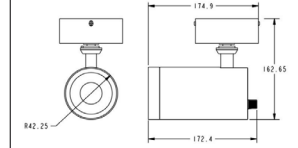

MAX H SERIES

MAX H - D

Accessories / Accesorios

Technical Data / Datos técnicos

Model	MAXH	Working temperature	-20°C +45°C
Light source	CCT adjust	Material	Aluminum
Power	20W/30W	Housing colour	White/Black
Beam angle	12°/24°/38°/60°/10°-60°	Wiring	2 wires/3wires/4 wires
CRI	90/92/95/97	Dimmable	Standard/0-10V/Triac Dim
CCT	2700K/3000K/4000K/5000K/5700K	Working life	50000 Hrs
Luminous efficacy	90-100lm/W	Led chip	Citizen/Osram/Cree
Input Voltage	AC220-240V 50/60Hz	Driver	Tridonic/Osram/Khun/Philips
Output Voltage	DC36V	Installation	Adapter on track or Surface Mounted
Binning initial	< 3 MacAdam	Warranty	5 Years