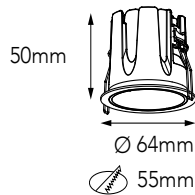

Product description (*)

Material made from aluminium

Compact, integrated industrial design creating an amazing shape. External led power supply

Compak spotlight series suitable for Hotels, retail shops, coffe-shops, offices, museums, private houses, private clinics. Led colour temperature 2700K, 3000K & 4000K as standards. Multiple beam angle options to meet different lighting requirements. Embedded led chip to protect human eyes effectively. Professional reflector design.

Input voltage AC220-240V and Multivoltage

Housing colour

SL6450 5W Ip65 Cree