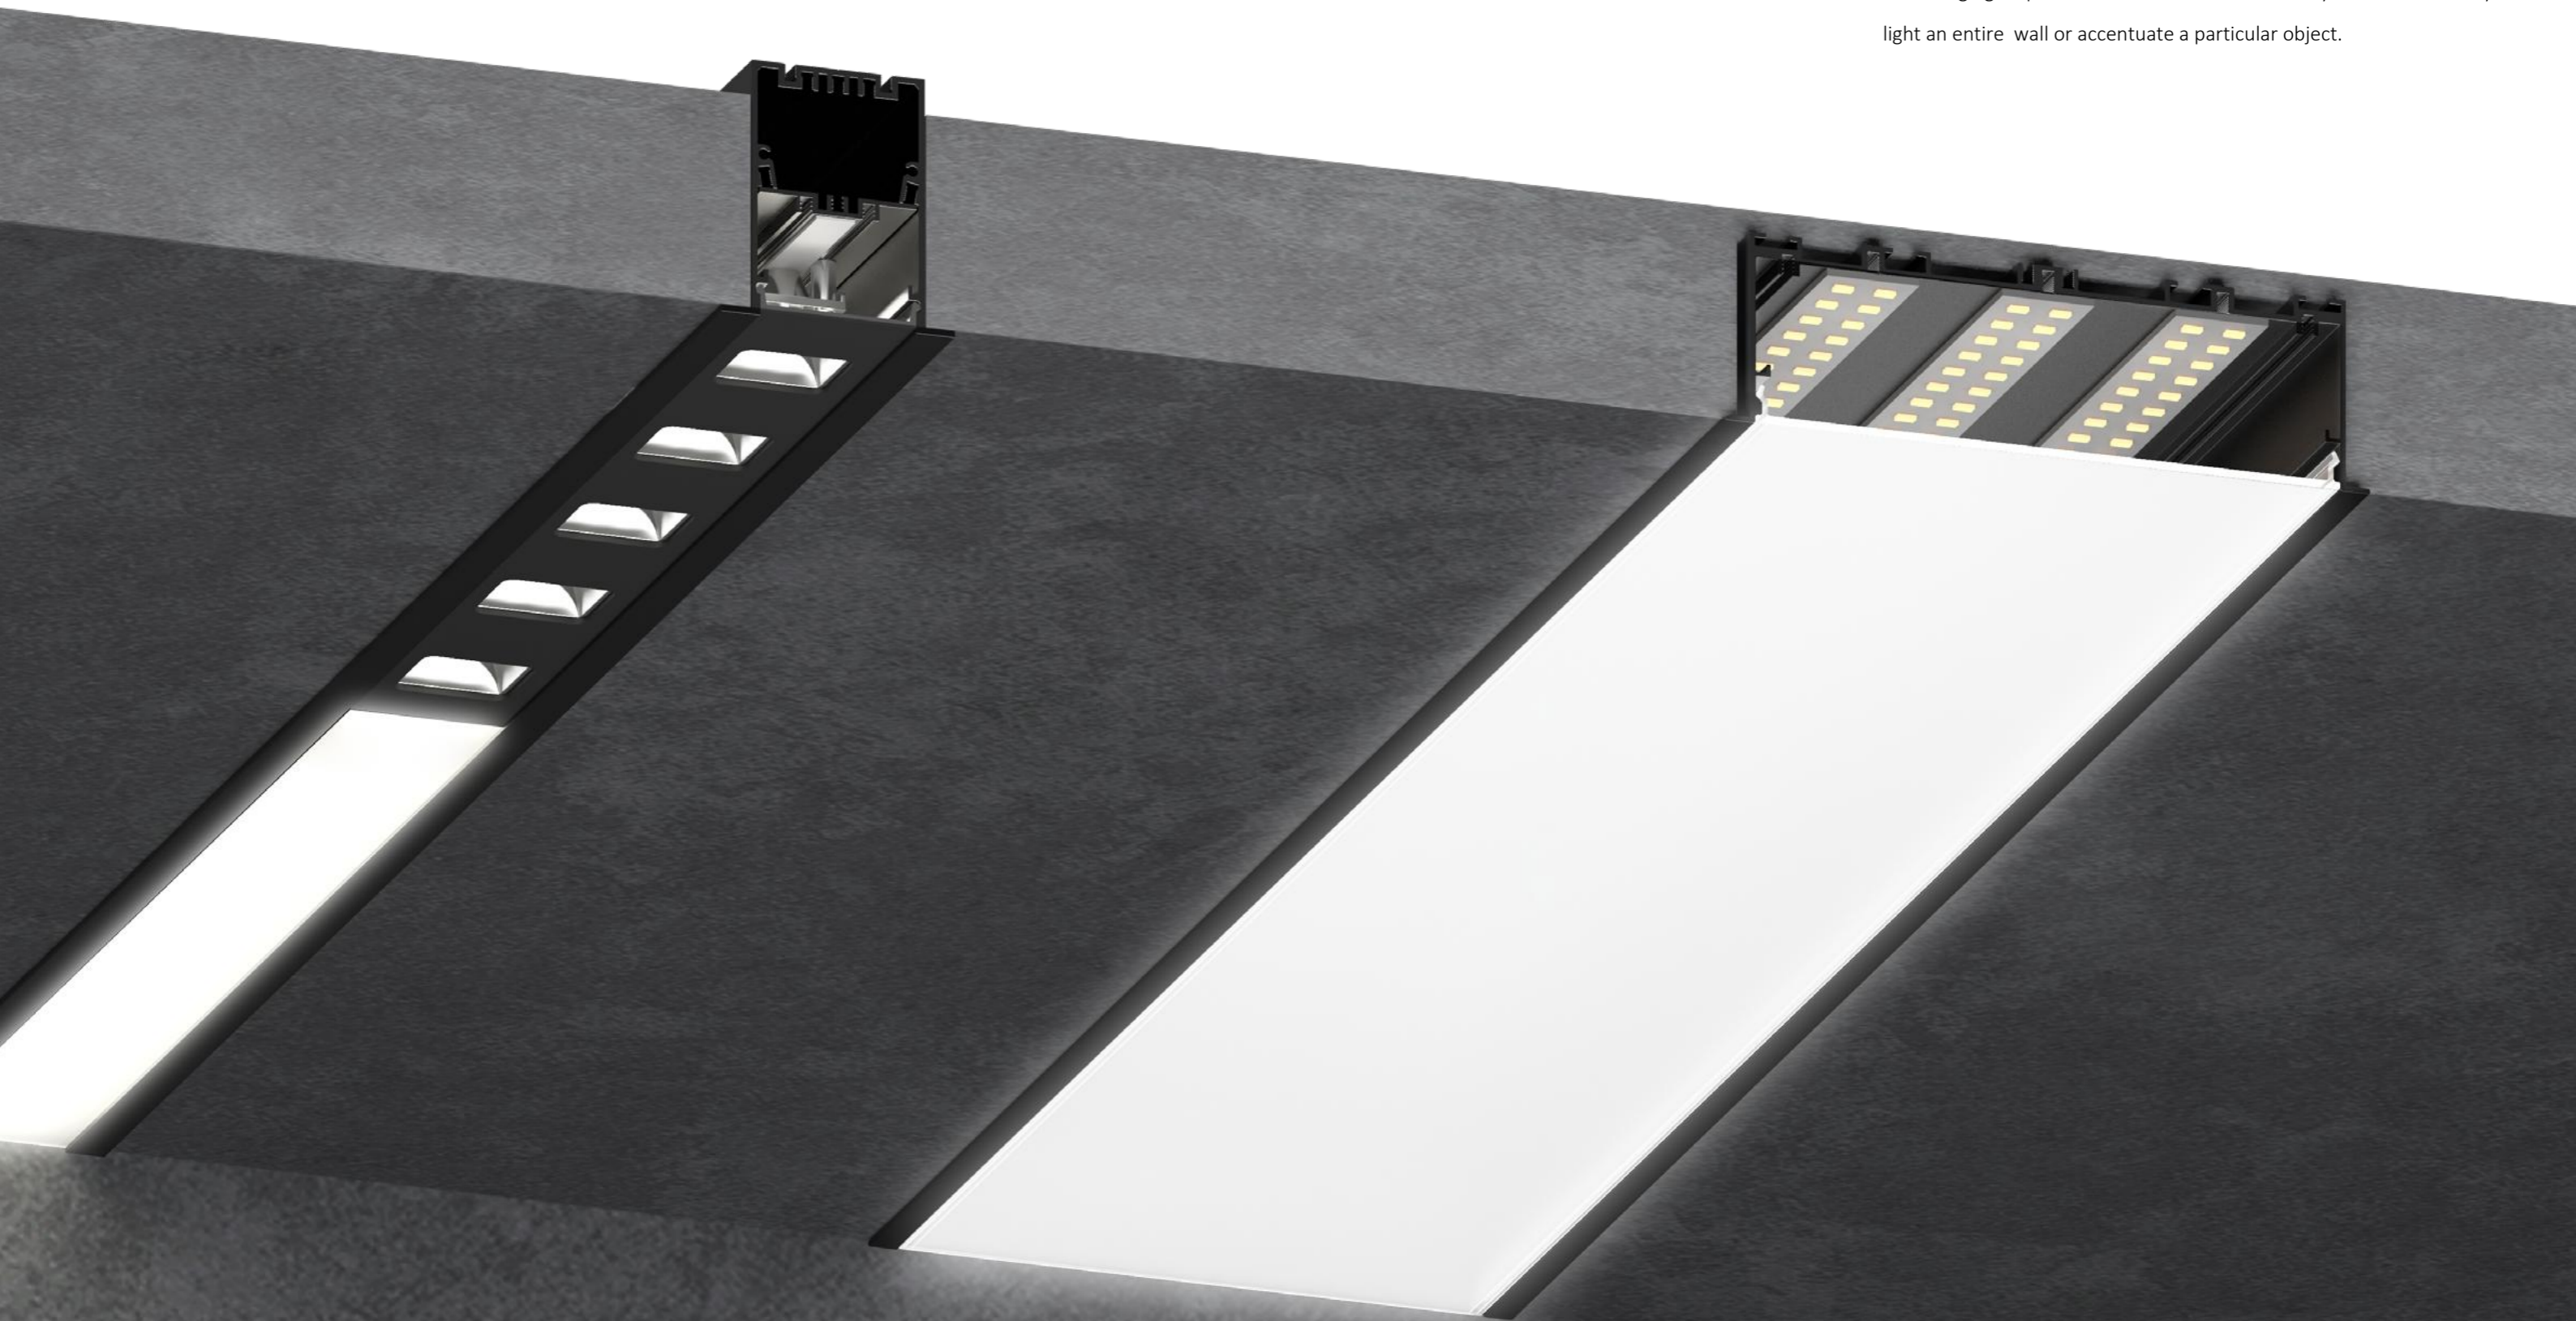

KD802-B ▲▲

Power	Flux	Size(LxWxH)	CCT	Beam Angle	Added
15W/M	>95 lm/W	1200x210x130mm	3000K 4000K 6000K	110°	/

Surface mounted and suspended lamps can emit light up and down to achieve maximum efficiency.

Information

- Color:
- Sand black
 - Sand white

KD803

Power	Flux	Size(LxWxH)	CCT	Beam Angle	Added
30W/M	>95 lm/W	595x595x50mm	3000K 4000K 6000K	110°	/

Information

Color:

- Sand black
- Sand white
- Wood grain
- Matte black
- Matte white
- Silver

KD608S

Power	Flux	Size(LxWxH)	CCT	Beam Angle	Optional
30W+15W	3900 lm	1200x260x30mm	3000K 4000K 6000K	110°	<input type="radio"/> prism can choosing
60W+30W	7800 lm	2400x260x30mm			

Nelux has the flexibility to adapt to every new situation and react to changing requirements in a room – whether you want to evenly light an entire wall or accentuate a particular object.