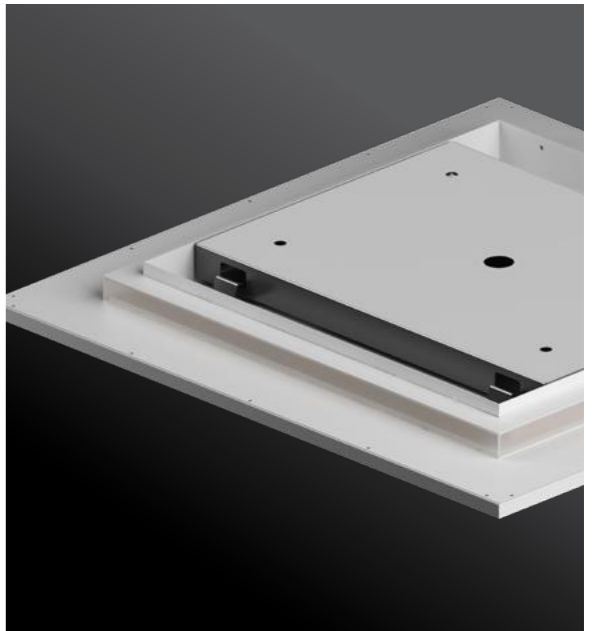

KX14845-A
KX14845-L

P. 110

KX20050-A
KX20050-L

P. 110

Information

- Color: ● Sand black
● Sand white

KD802-L ▲▲

Power	Flux	Size(LxWxH)	CCT	Beam Angle	Added
45W/M	>95 lm/W	1200x210x130mm	3000K 4000K 6000K	110°	/

KD802-B ▲▲

Power	Flux	Size(LxWxH)	CCT	Beam Angle	Added
15W/M	>95 lm/W	1200x210x130mm	3000K 4000K 6000K	110°	/

Surface mounted and suspended lamps can emit light up and down to achieve maximum efficiency.