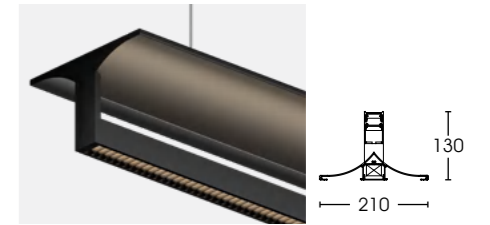

KX14845-A
KX14845-L

P. 110

KX20050-A
KX20050-L

P. 110

Information

- Color: ● Sand black
● Sand white

KD802-L ▲▲

Power	Flux	Size(LxWxH)	CCT	Beam Angle	Added
45W/M	>95 lm/W	1200x210x130mm	3000K 4000K 6000K	110°	/

KD802-B ▲▲

Power	Flux	Size(LxWxH)	CCT	Beam Angle	Added
15W/M	>95 lm/W	1200x210x130mm	3000K 4000K 6000K	110°	/

Surface mounted and suspended lamps can emit light up and down to achieve maximum efficiency.