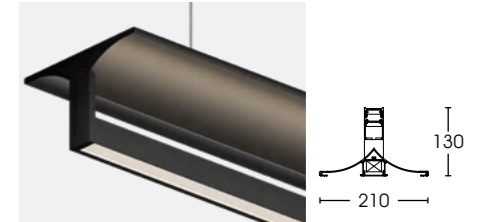

KX14845-A
KX14845-L

P. 110

KX20050-A
KX20050-L

P. 110

Information

- Color: ● Sand black
● Sand white

KD802-L ▲▲

Power	Flux	Size(LxWxH)	CCT	Beam Angle	Added
45W/M	>95 lm/W	1200x210x130mm	3000K 4000K 6000K	110°	/

KD802-B ▲▲

Power	Flux	Size(LxWxH)	CCT	Beam Angle	Added
15W/M	>95 lm/W	1200x210x130mm	3000K 4000K 6000K	110°	/

Surface mounted and suspended lamps can emit light up and down to achieve maximum efficiency.