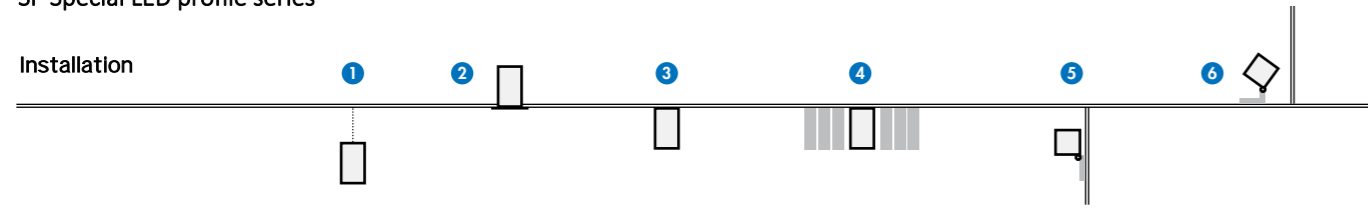

Product index

SP Special LED profile series

Installation

Page

P087~102

suspension recessed mounting and surface mounting

P. 96

P. 96

P. 100

P. 102

P103~116

Recessed mounting

P. 110

P. 110