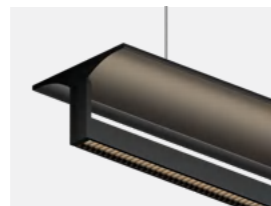

Product index

SP Special LED profile series

Installation

Page

P087~102

suspension recessed mounting and surface mounting

KD802-L

P. 96