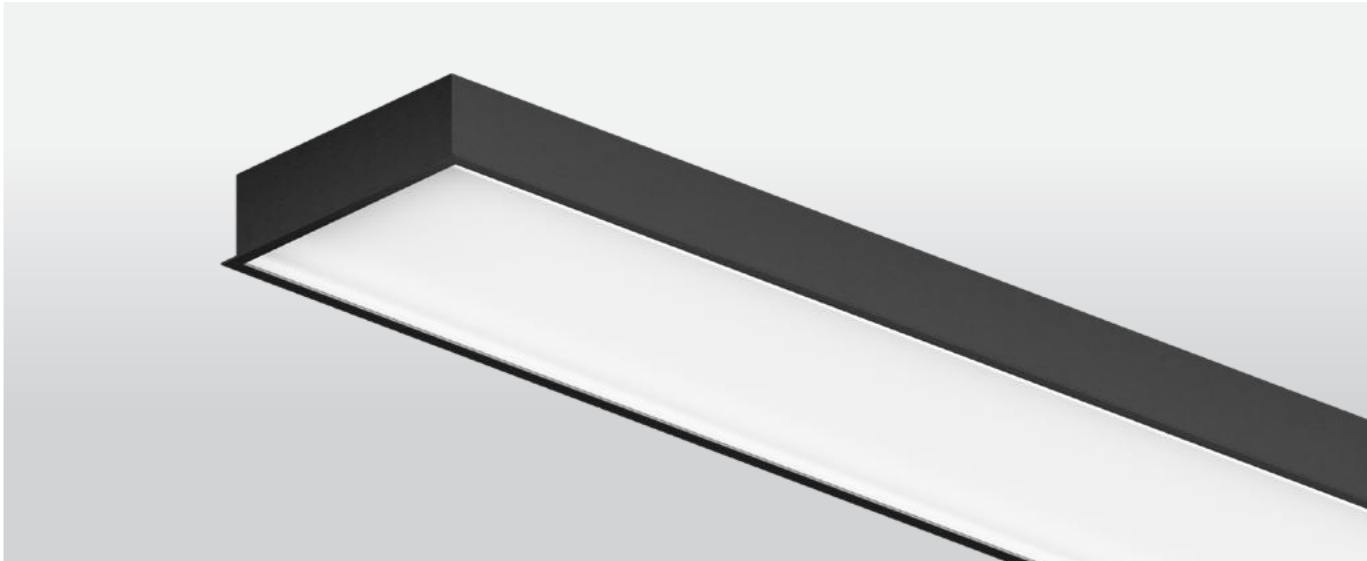

Information

1. Color: ● Sand black   ● Sand white   ● Wood grain
   ● Matte black   ● Matte white   ● Silver