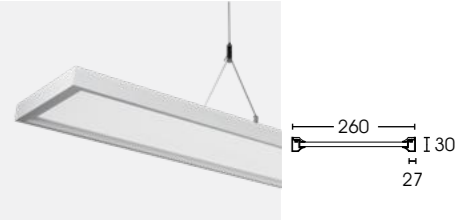

KD608S

Power	Flux	Size(LxWxH)	CCT	Beam Angle	Optional
30W+15W	3900 lm	1200x260x30mm	3000K 4000K 6000K	110°	☐ prism can choosing
60W+30W	7800 lm	2400x260x30mm