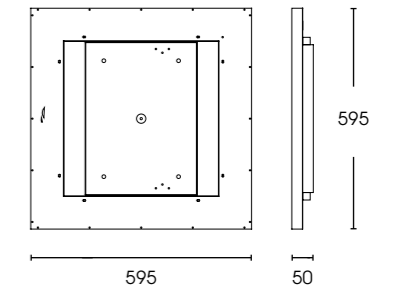

KX14845-A
KX14845-L

P. 110

KX20050-A
KX20050-L

P. 110

Information

- Color: ● Sand black
● Sand white

KD802-L ▲▲

Power	Flux	Size(LxWxH)	CCT	Beam Angle	Added
45W/M	>95 lm/W	1200x210x130mm	3000K 4000K 6000K	110°	/

KD802-B ▲▲

Power	Flux	Size(LxWxH)	CCT	Beam Angle	Added
15W/M	>95 lm/W	1200x210x130mm	3000K 4000K 6000K	110°	/

Surface mounted and suspended lamps can emit light up and down to achieve maximum efficiency.

Information

- Color:
- Sand black
 - Sand white

KD803

Power	Flux	Size(LxWxH)	CCT	Beam Angle	Added
30W/M	>95 lm/W	595x595x50mm	3000K 4000K 6000K	110°	/

Information

Color:

- Sand black
- Sand white
- Wood grain
- Matte black
- Matte white
- Silver

KD608S

Power	Flux	Size(LxWxH)	CCT	Beam Angle	Optional
30W+15W	3900 lm	1200x260x30mm	3000K 4000K 6000K	110°	<input type="radio"/> prism can choosing
60W+30W	7800 lm	2400x260x30mm			

Nelux has the flexibility to adapt to every new situation and react to changing requirements in a room – whether you want to evenly light an entire wall or accentuate a particular object.