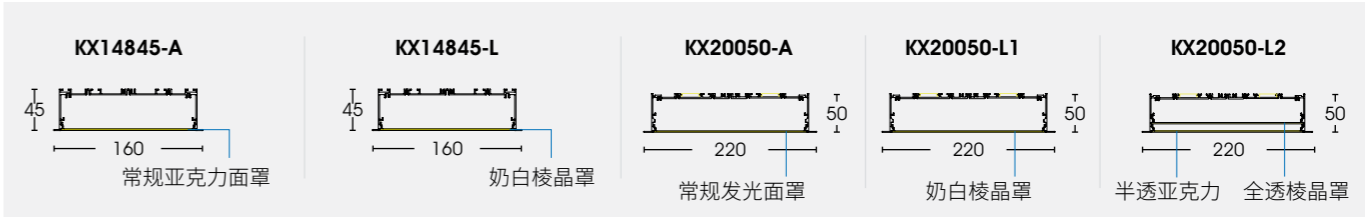

Information

- Color:
- Sand black
 - Sand white

KD803

Power	Flux	Size(LxWxH)	CCT	Beam Angle	Added
30W/M	>95 lm/W	595x595x50mm	3000K 4000K 6000K	110°	/

Information

Color:

- Sand black
- Sand white
- Wood grain
- Matte black
- Matte white
- Silver

KD608S

Power	Flux	Size(LxWxH)	CCT	Beam Angle	Optional
30W+15W	3900 lm	1200x260x30mm	3000K 4000K 6000K	110°	<input type="radio"/> prism can choosing
60W+30W	7800 lm	2400x260x30mm			

Nelux has the flexibility to adapt to every new situation and react to changing requirements in a room – whether you want to evenly light an entire wall or accentuate a particular object.

Information

- Color: ● Sand black ● Sand white ● Wood grain
 ● Matte black ● Matte white ● Silver

KX14845-A/KX14845-L ▲▲

Power	Flux	Size(LxWxH)	CCT	Beam Angle	Body Material	Diffuser Material	End Cap Material
25W/M	80-95 lm/W	Lx160x45mm	3000K 4000K 6000K	110°	6063 Aluminum	PMMA	Die casting aluminum

KX20050-A/KX20050-L ▲▲

Power	Flux	Size(LxWxH)	CCT	Beam Angle	Body Material	Diffuser Material	End Cap Material
25W/M	80-95 lm/W	Lx200x50mm	3000K 4000K 6000K	110°	6063 Aluminum	PMMA	Die casting aluminum

www.nelux.com.hk