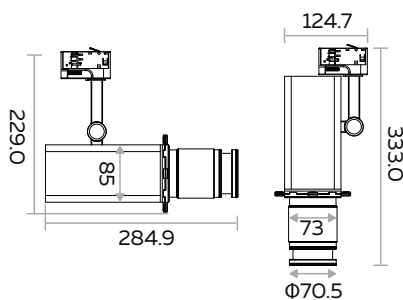

Shapeable

30W

34.5° / 65°

CRI: ≥ 90 / ≥ 95

2700K 3000K 4000K 5000K 5700K

4 wires / 6 wires

Standard/O-10V/Trica Dim/Dali/Tuya/
2.4/CASAMBI

Warranty: 5 Years

DIMMABLE CCT

30W Unit:mm