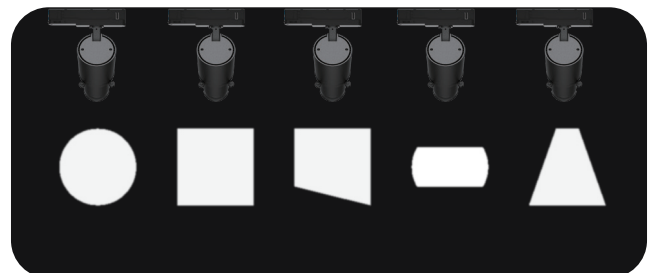

KH-049 Series New

Special Track light for Museum and Art Gallery

- ☒ Black
- ☐ White

Technical Date

CRI	Optic	Code
≥90 / ≥95	34.5° / 65°	KH049 Series

30W / 42W

- 2700K
- 3000K
- 4000K
- 5000K
- 5700K

AC200-240V 50/60Hz

4 wires/6 wires

0-10V / DALI / TUYA / CASAMBI

CITIZEN

OSRAM / PHILIPS

Adapter on track

Warranty: 5 Years

DIMMABLE CCT

Accessories

GOBO

- monochrome
- Bicolor
- Tricolor
- multicolor
- Hollowed out

Coloured filters

Application Scenario

Shapeable