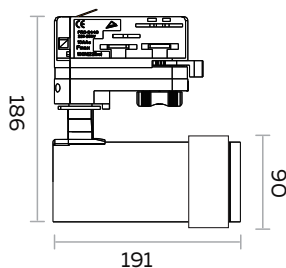

## KH-046-30W-Zoom

10°–60° Zoomable

CRI:  $\geq 90$  /  $\geq 95$

2700K 3000K 4000K 5000K 5700K

80-85 Lm/W

4 wires/6 wires

Warranty: 5 Years