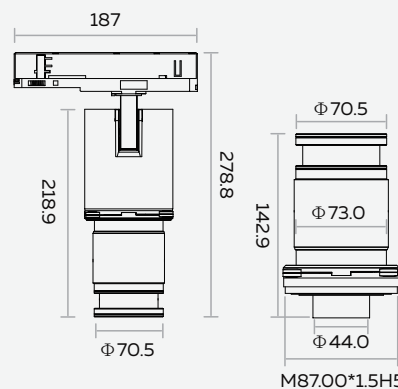

42W

65°

CRI: ≥90 / ≥95

- 2700K
- 3000K
- 4000K
- 5000K
- 5700K

AC200-240V 50/60Hz

4 wires/6 wires

0-10V / DALI / TUYA / CASAMBI

Warranty: 5 Years