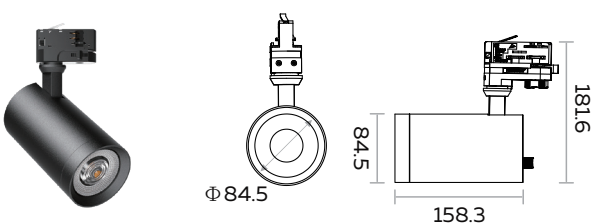

KH-085

IP20

- ☒ Black
- ☐ White

Technical Date

CRI	Flux	Optic	Code
≥90 / ≥95	95-100 LM/W	12°/24°/38°/60°/10-60°/34.5°/65°	KH-085

20W / 30W

- 2700K
- 3000K
- 4000K
- 5000K
- 5700K

AC200-240V50/60Hz

4 wires/6 wires

Standard / 0-10V DIM / Triac Dim/

DALI / 2.4GRF/ TUYA/ CASAMBI CITIZEN /

CREE / OSRAM

TRIDONIC/OSRAM/PHILIPS

Adapter on track / Surface mounted

Warranty: 5Years

KH - 085

surface mounted