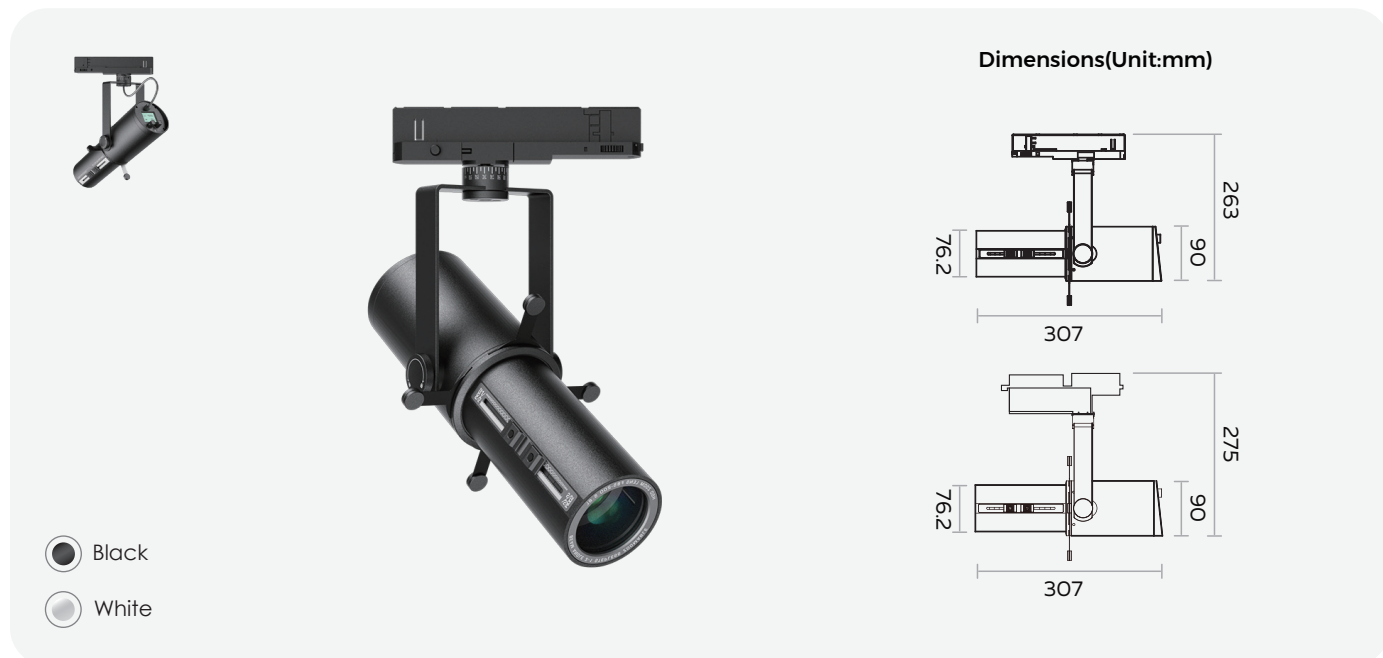

KH -03 Series

Special Track light for Museum and Art Gallery

- ☒ Black
- ☐ White

30W

- 2700K
- 3000K
- 4000K
- 5000K
- 5700K
- RGBW

AC200-240V50/60Hz

4 wires/6 wires

CCT Adjustable

0-10V Dimmable / DALI / TUYA / CASAMBI

Adapter on track or surface mounted

Warranty: 5Years

KH - 03

O-10V Dimmable

W	CRI	Flux	Optic	Code
30W	≥90 / ≥95	1500LM	20-60°	KH-03-301D

Accessories

· Coloured filters KH-CF

· Custom Services KH-CS