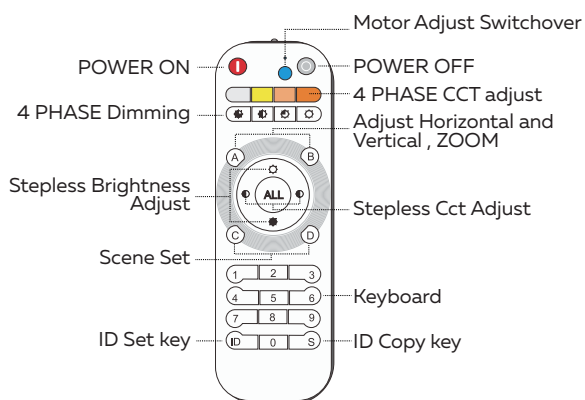

Remote control