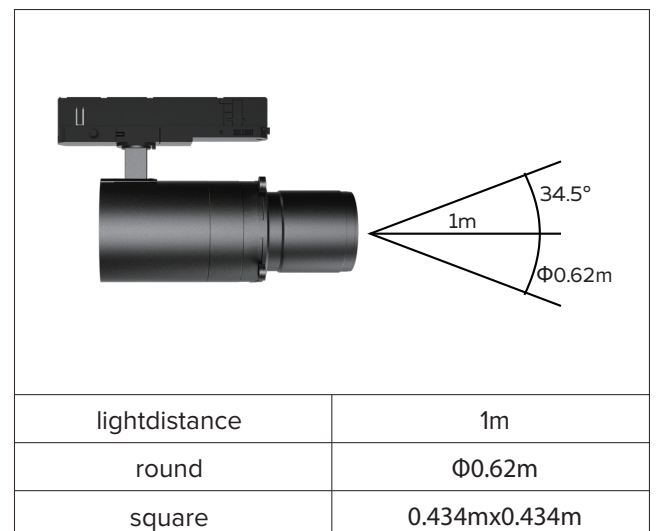

KH-049 Series

New

Special Track light for Museum and Art Gallery

KH-049

34.5°

- ☒ Black
- ☐ White

30W

34.5°

CRI: ≥90 / ≥95

- 2700K
- 3000K
- 4000K
- 5000K
- 5700K

AC200-240V 50/60Hz

4 wires/6 wires

0-10V / DALI / TUYA / CASAMBI

Warranty: 5 Years

Accessories

light data