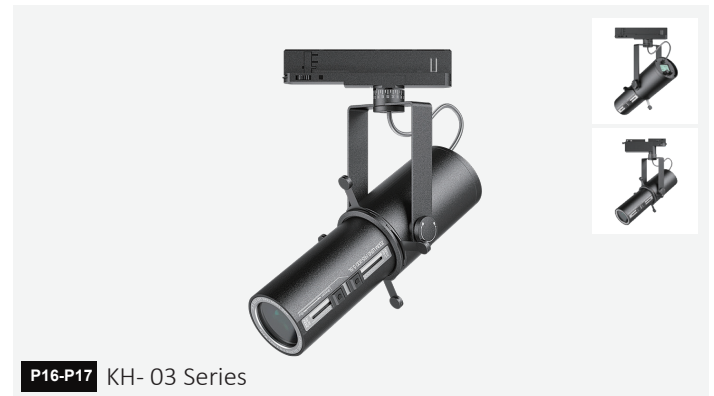

Hot-sales & Popular Items