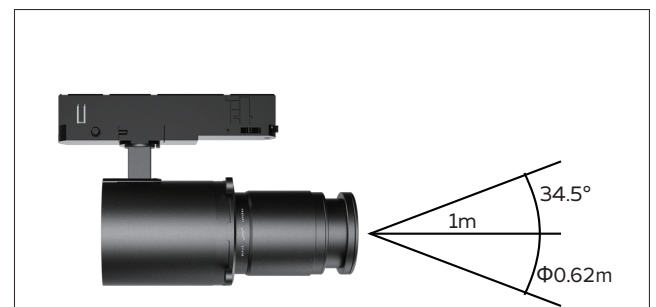

### light data

lightdistance	1m
round	Φ0.62m
square	0.434mx0.434m