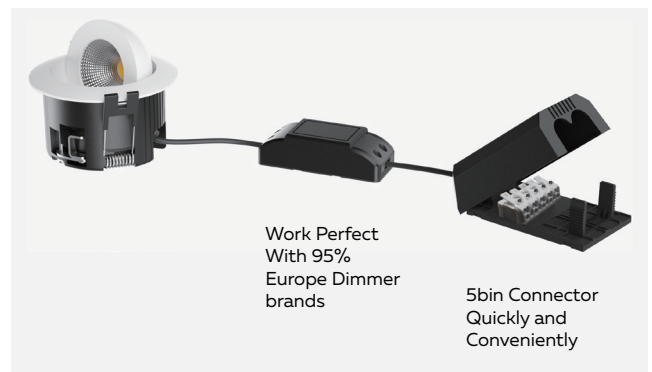

Widely Application Available