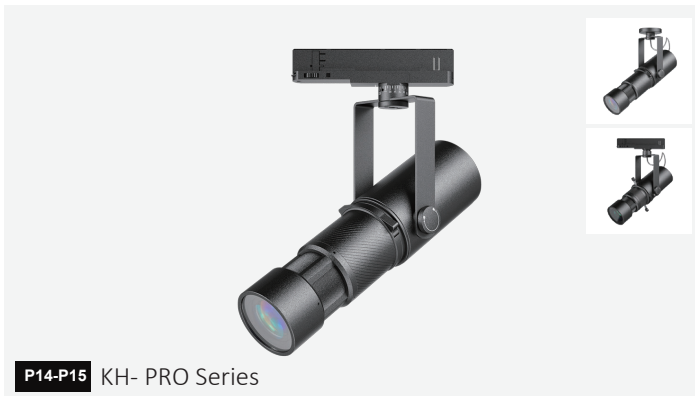

Hot-sales & Popular Items