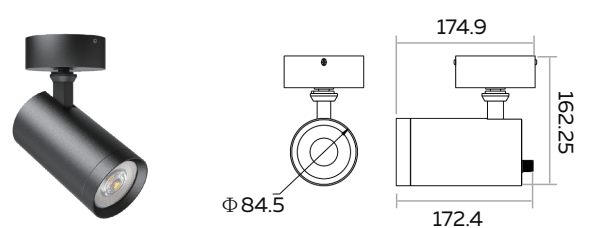

surface mounted