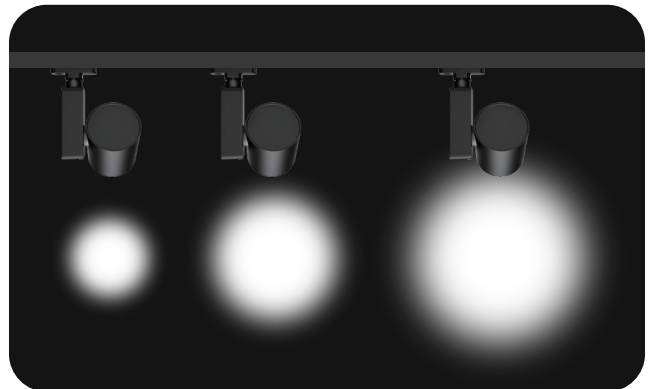

Remote control