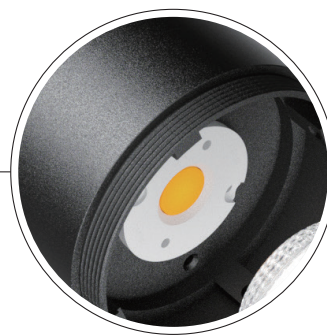

# KH-085

**Beam Angle / CCT Color Temp /  
Brightness / Forming shapes / Zoom  
Can Be Changeable By One Single  
Lamp .**

IP20

Rapid Replacement Of 4 Kinds Of Optic Parts Securely By Screw Mode , also All other accessories !