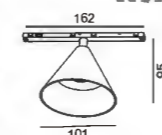

Reference Information

System Power	System Power (W)	Beam Angle (°)	Luminous Flux (LM)	CCT (K)	CRI	Color
M10-6030	4W	15°/24°/36°/50°	200LM	2700/3000/4000K	80/90	○ WH ● BL