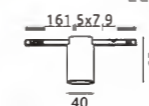

System Power	System Power (W)	Beam Angle (°)	Luminous Flux (LM)	CCT (K)	CRI	Color
MT10-6023	4W	15°/24°/36°	240LM	2700/3000/4000K	80/90	○ WH ● BL

System Power	System Power (W)	Beam Angle (°)	Luminous Flux (LM)	CCT (K)	CRI	Color
M10-6024	5W	10°/15°/24°/36°/50°	300LM	2700/3000/4000K	80/90	○ WH ● BL

System Power	System Power (W)	Beam Angle (°)	Luminous Flux (LM)	CCT (K)	CRI	Color
M10-6025	6W	10°/15°/24°/36°/50°	360LM	2700/3000/4000K	80/90	○ WH ● BL

System Power	System Power (W)	Beam Angle (°)	Luminous Flux (LM)	CCT (K)	CRI	Color
M10-6026	10W	10°/15°/24°/36°/50°	600LM	2700/3000/4000K	80/90	○ WH ● BL

System Power	System Power (W)	Beam Angle (°)	Luminous Flux (LM)	CCT (K)	CRI	Color
M10-6026B	12W	10°/15°/24°/36°/50°	720LM	2700/3000/4000K	80/90	○ WH ● BL

Reference Information

System Power	System Power (W)	Beam Angle (°)	Luminous Flux (LM)	CCT (K)	CRI	Color
M10-6034	4W	10°/15°/24°/36°/50°	240LM	2700/3000/4000K	80/90	○ WH ● BL