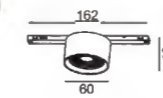

M10-MD

DC 48V Micro Track System MAGNETIC TRACK

Reference Information

System Power	System Power (W)	Beam Angle (°)	Luminous Flux (LM)	CCT (K)	CRI	Color
M10-6200	6W	15°/24°/36°	300LM	2700/3000/4000K	80/90	○ WH ● BL

○ WH ● BL

Reference Information

System Power	System Power (W)	Beam Angle (°)	Luminous Flux (LM)	CCT (K)	CRI	Color
M10-6201	6W	100°	300LM	2700/3000/4000K	80/90	<input type="radio"/> WH <input type="radio"/> BL

Reference Information

System Power	System Power (W)	Beam Angle (°)	Luminous Flux (LM)	CCT (K)	CRI	Color
M10-6031	6W	12°/24°/38°/45°/60°	480LM	2700/3000/4000K	80/90	○ ● WH BL

System Power	System Power (W)	Beam Angle (°)	Luminous Flux (LM)	CCT (K)	CRI	Color
M10-6032	10W	12°/24°/38°/45°/60°	800LM	2700/3000/4000K	80/90	○ ● WH BL