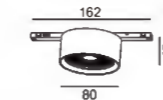

M10-MD

DC 48V Micro Track System MAGNETIC TRACK

Reference Information

System Power	System Power (W)	Beam Angle (°)	Luminous Flux (LM)	CCT (K)	CRI	Color
M10-6200	6W	15°/24°/36°	300LM	2700/3000/4000K	80/90	○ WH ● BL

○ WH ● BL

Reference Information

System Power	System Power (W)	Beam Angle (°)	Luminous Flux (LM)	CCT (K)	CRI	Color
M10-6201	6W	100°	300LM	2700/3000/4000K	80/90	<input type="radio"/> WH <input type="radio"/> BL

Reference Information

System Power	System Power (W)	Beam Angle (°)	Luminous Flux (LM)	CCT (K)	CRI	Color
M10-6031	6W	12°/24°/38°/45°/60°	480LM	2700/3000/4000K	80/90	○ ● WH BL

System Power	System Power (W)	Beam Angle (°)	Luminous Flux (LM)	CCT (K)	CRI	Color
M10-6032	10W	12°/24°/38°/45°/60°	800LM	2700/3000/4000K	80/90	○ ● WH BL