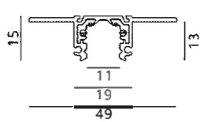

MINI 10mm
DC 48V Magnetic Track System

10mm

M10-MD