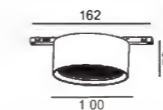

○ WH ● BL

Reference Information

System Power	System Power (W)	Beam Angle (°)	Luminous Flux (LM)	CCT (K)	CRI	Color
M10-6201	6W	100°	300LM	2700/3000/4000K	80/90	<input type="radio"/> WH <input type="radio"/> BL

Reference Information

System Power	System Power (W)	Beam Angle (°)	Luminous Flux (LM)	CCT (K)	CRI	Color
M10-6031	6W	12°/24°/38°/45°/60°	480LM	2700/3000/4000K	80/90	○ ● WH BL

System Power	System Power (W)	Beam Angle (°)	Luminous Flux (LM)	CCT (K)	CRI	Color
M10-6032	10W	12°/24°/38°/45°/60°	800LM	2700/3000/4000K	80/90	○ ● WH BL

System Power	System Power (W)	Beam Angle (°)	Luminous Flux (LM)	CCT (K)	CRI	Color
M10-6033	15W	12°/24°/38°	1200LM	2700/3000/4000K	80/90	○ ● WH BL

Reference Information

System Power	System Power (W)	Beam Angle (°)	Luminous Flux (LM)	CCT (K)	CRI	Color
M10-6022	3W	15°/24°/36°	180LM	2700/3000/4000K	80/90	○ WH ● BL