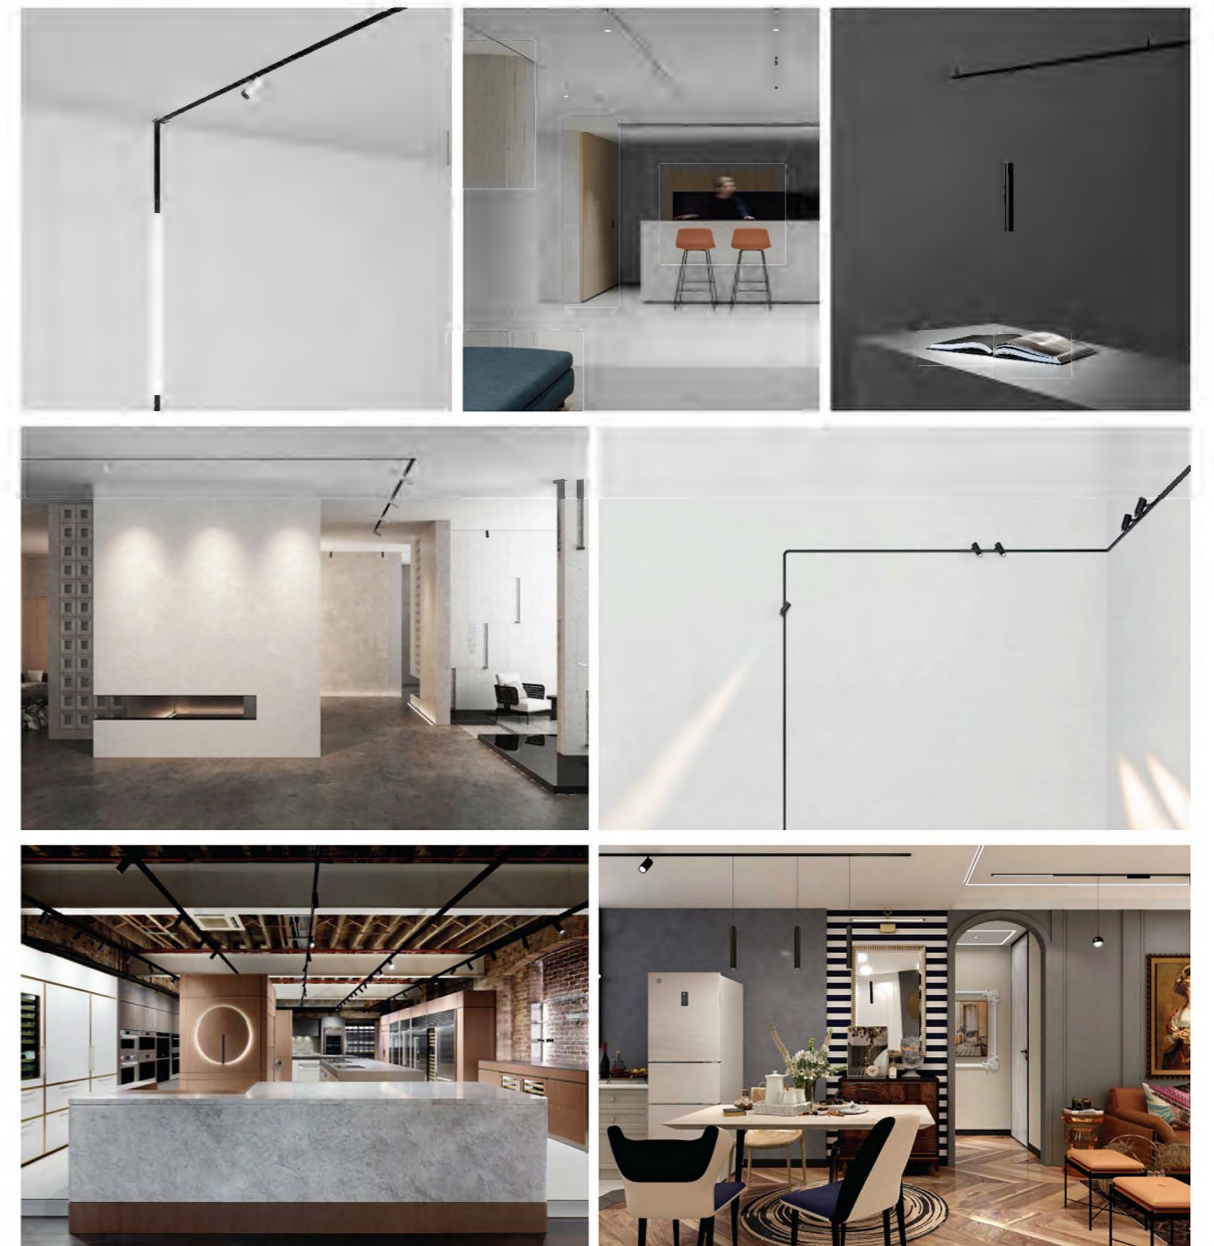

DC 48V Micro Track System MAGNETIC TRACK