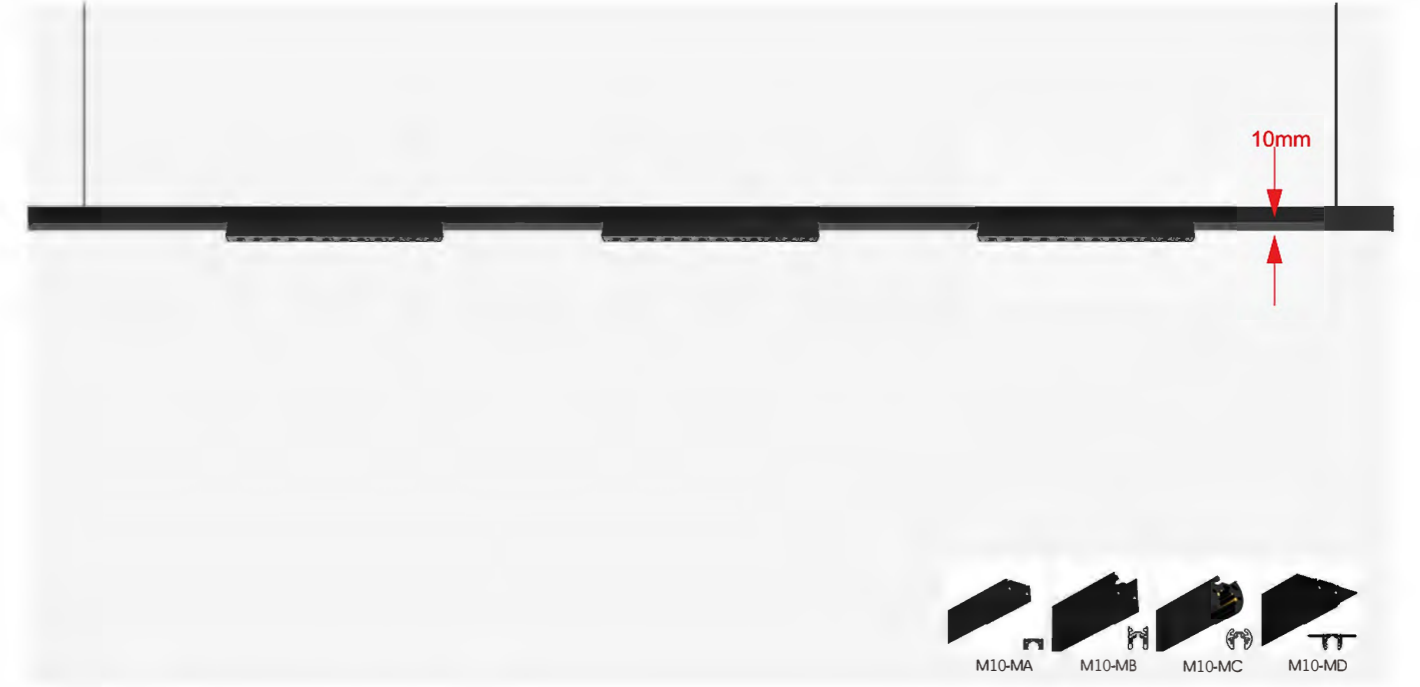

Reference Information

System Power	System Power (W)	Beam Angle (°)	Luminous Flux (LM)	CCT (K)	CRI	Color
M10-6200	6W	15°/24°/36°	300LM	2700/3000/4000K	80/90	○ WH ● BL

○ WH ● BL