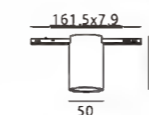

System Power	System Power (W)	Beam Angle (°)	Luminous Flux (LM)	CCT (K)	CRI	Color
M10-6025	6W	10°/15°/24°/36°/50°	360LM	2700/3000/4000K	80/90	○ WH ● BL

System Power	System Power (W)	Beam Angle (°)	Luminous Flux (LM)	CCT (K)	CRI	Color
M10-6026	10W	10°/15°/24°/36°/50°	600LM	2700/3000/4000K	80/90	○ WH ● BL

System Power	System Power (W)	Beam Angle (°)	Luminous Flux (LM)	CCT (K)	CRI	Color
M10-6026B	12W	10°/15°/24°/36°/50°	720LM	2700/3000/4000K	80/90	○ WH ● BL

Reference Information

System Power	System Power (W)	Beam Angle (°)	Luminous Flux (LM)	CCT (K)	CRI	Color
M10-6034	4W	10°/15°/24°/36°/50°	240LM	2700/3000/4000K	80/90	○ WH ● BL

System Power	System Power (W)	Beam Angle (°)	Luminous Flux (LM)	CCT (K)	CRI	Color
M10-6035	8W	10°/15°/24°/36°/50°	480LM	2700/3000/4000K	80/90	○ WH ● BL

10mm Magnetic Track System
48V low Voltage

IP20
IP20