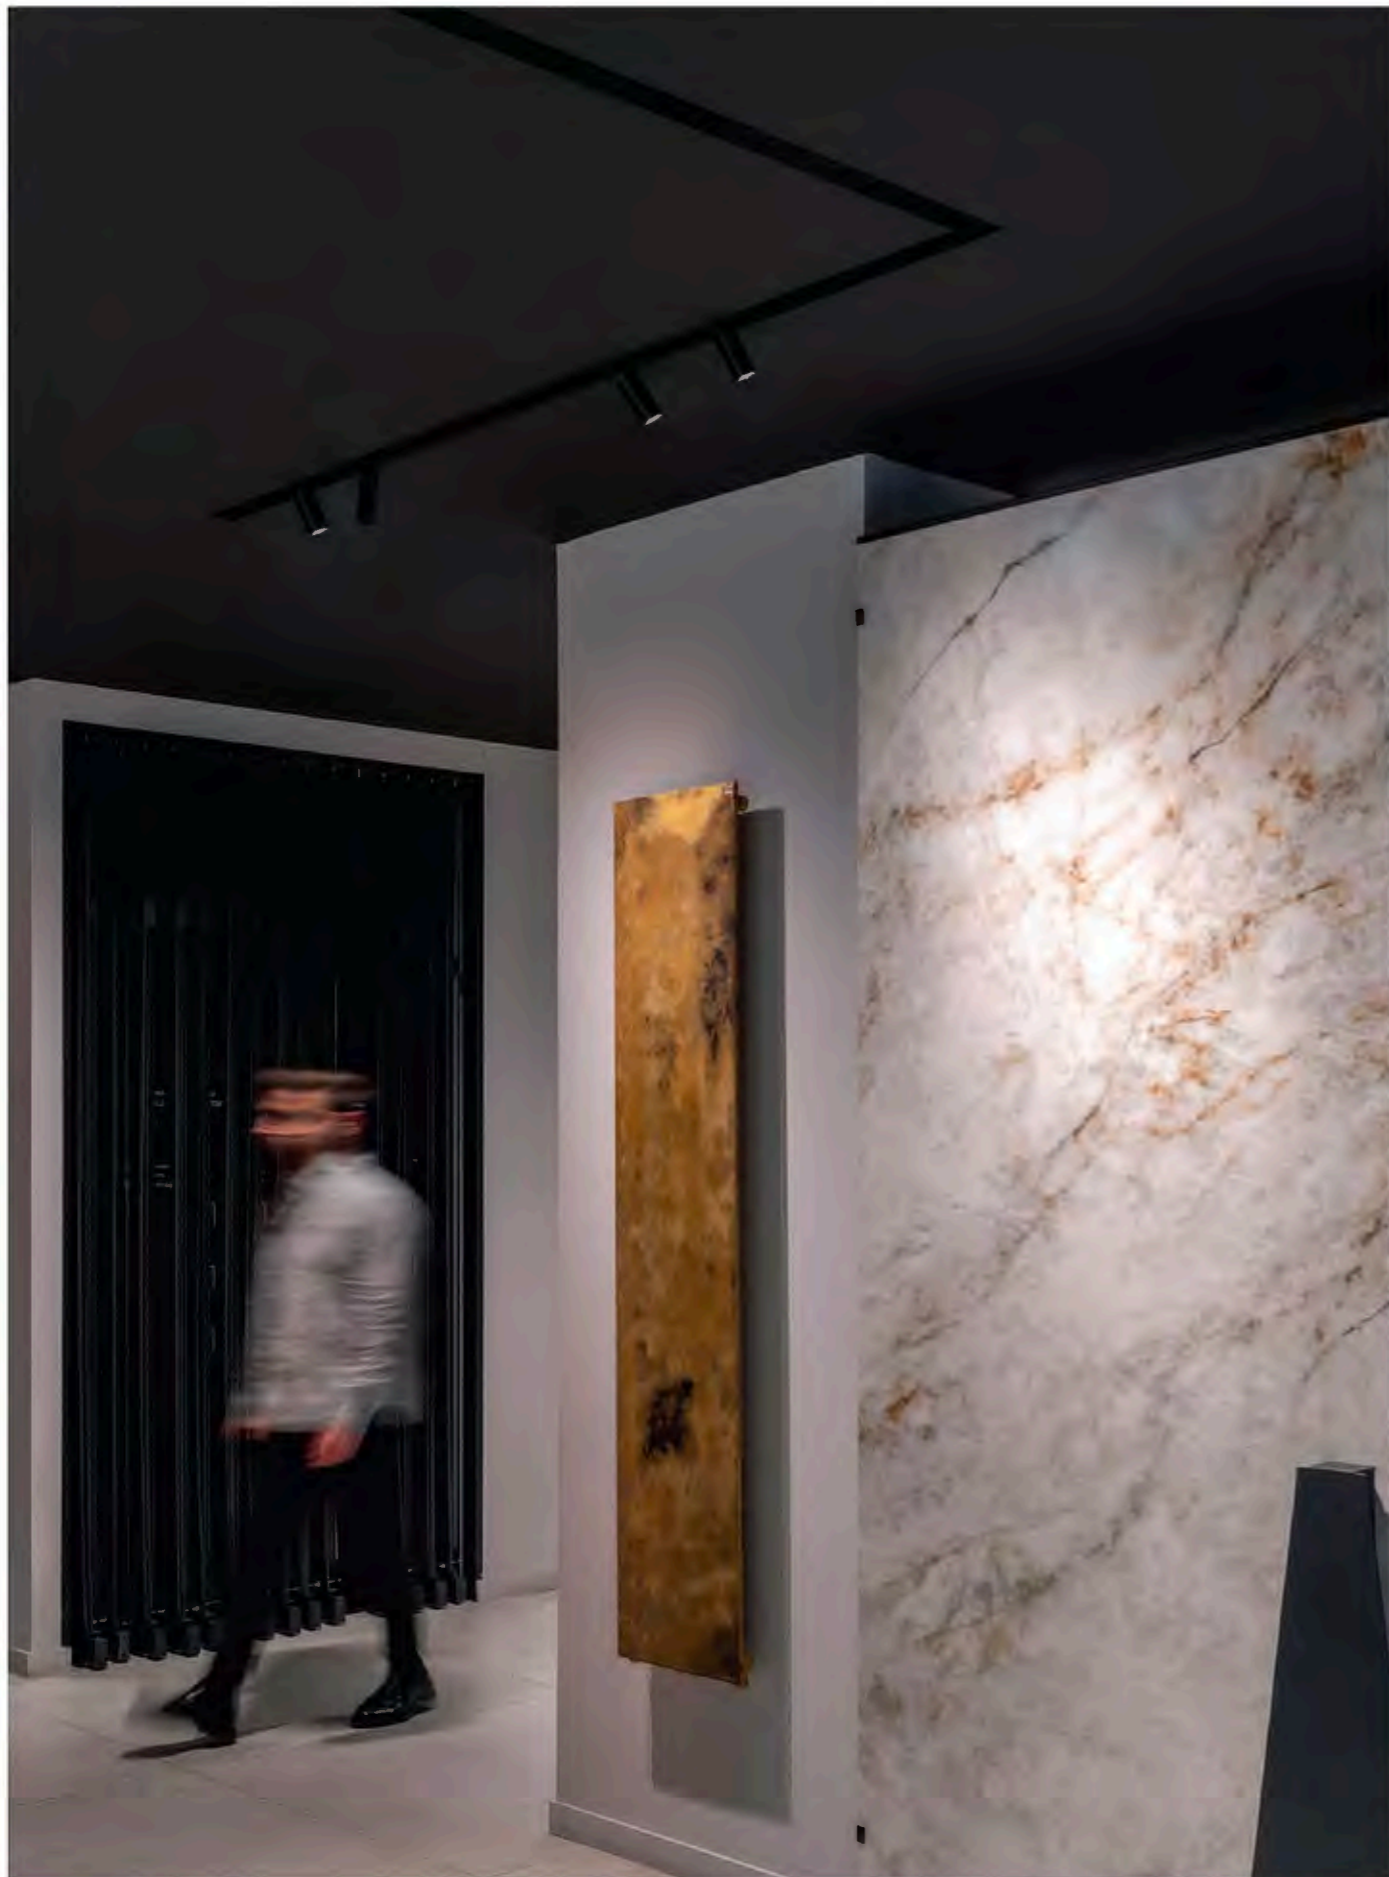

Reference Information

System Power	System Power (W)	Beam Angle (°)	Luminous Flux (LM)	CCT (K)	CRI	Color
M10-6022	3W	15°/24°/36°	180LM	2700/3000/4000K	80/90	○ WH ● BL

System Power	System Power (W)	Beam Angle (°)	Luminous Flux (LM)	CCT (K)	CRI	Color
MT10-6023	4W	15°/24°/36°	240LM	2700/3000/4000K	80/90	○ WH ● BL

System Power	System Power (W)	Beam Angle (°)	Luminous Flux (LM)	CCT (K)	CRI	Color
M10-6024	5W	10°/15°/24°/36°/50°	300LM	2700/3000/4000K	80/90	○ WH ● BL

System Power	System Power (W)	Beam Angle (°)	Luminous Flux (LM)	CCT (K)	CRI	Color
M10-6025	6W	10°/15°/24°/36°/50°	360LM	2700/3000/4000K	80/90	○ WH ● BL

System Power	System Power (W)	Beam Angle (°)	Luminous Flux (LM)	CCT (K)	CRI	Color
M10-6026	10W	10°/15°/24°/36°/50°	600LM	2700/3000/4000K	80/90	○ WH ● BL

System Power	System Power (W)	Beam Angle (°)	Luminous Flux (LM)	CCT (K)	CRI	Color
M10-6026B	12W	10°/15°/24°/36°/50°	720LM	2700/3000/4000K	80/90	○ WH ● BL