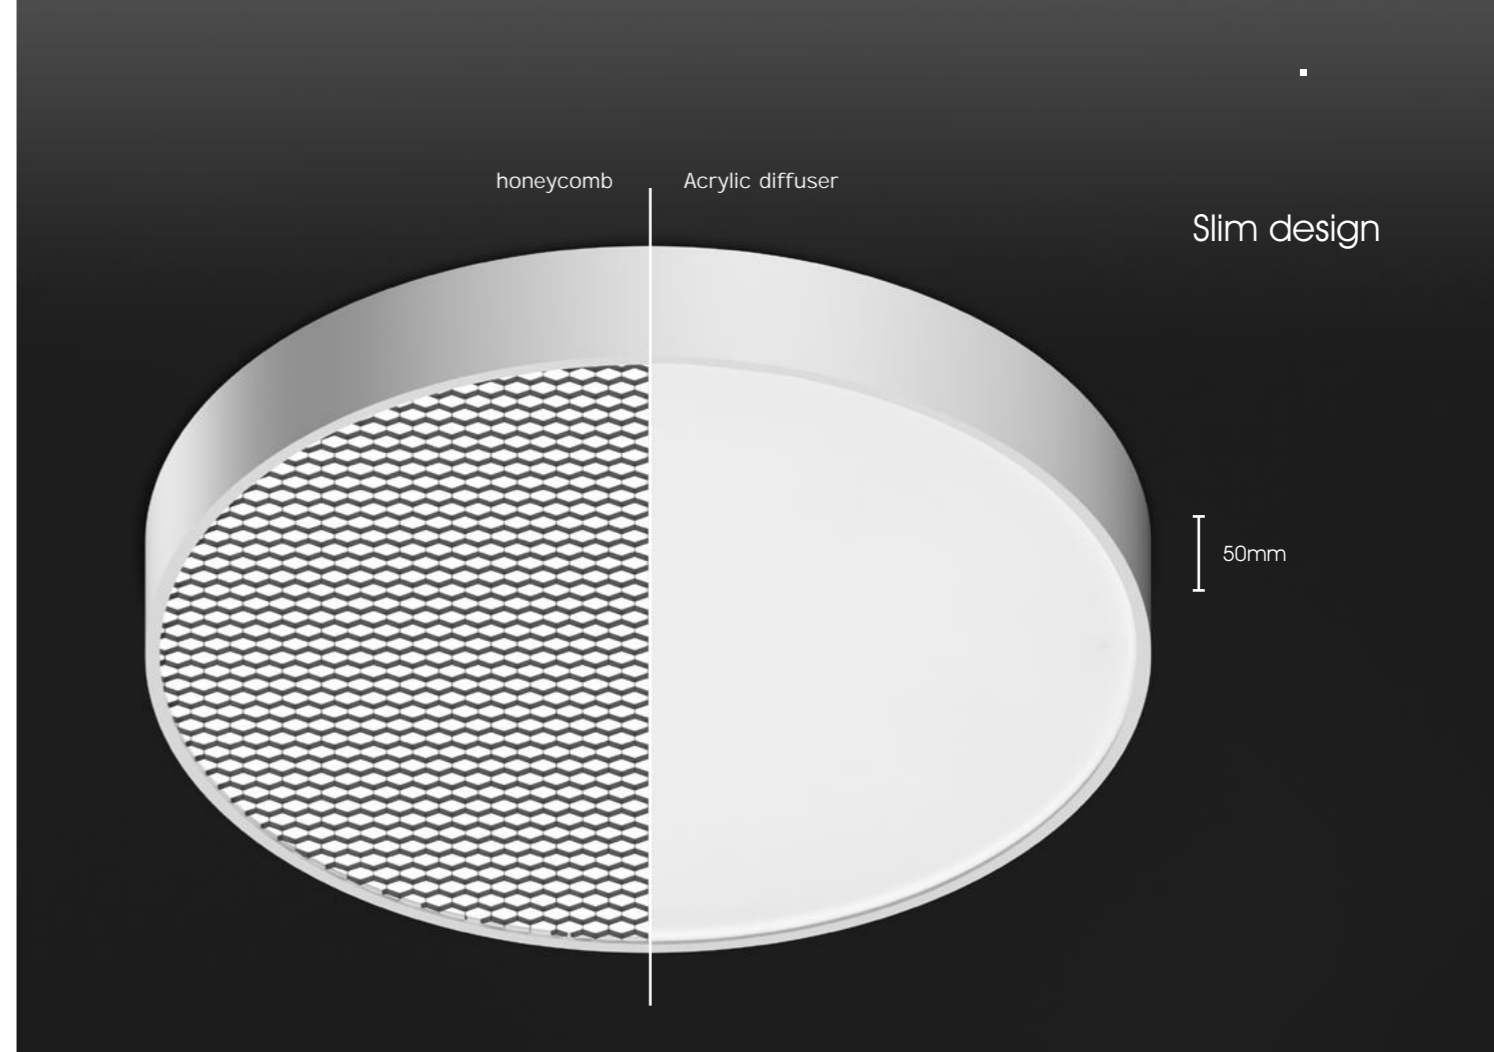

## KD702 ▲

Power	Flux	Size(LxWxH)	CCT	Beam Angle	Amount	
48W	>60 lm/W	Ø600mm	3000K 4000K 6000K	15° 30°	24pcs Spotlight	

## KD703 ▲

Power	Flux	Size(LxWxH)	CCT	Beam Angle	Amount	
72W	>60 lm/W	Ø900mm	3000K 4000K 6000K	15° 30°	36pcs Spotlight	

Suspended / Surface mounted

The selected high-quality acrylic panel adopts the light transmission design of large luminous surface to illuminate the top and surrounding of the lamp, reduce the shadow of the ceiling, make the whole space brighter and more transparent, sealed design, dust and insect prevention, and effectively prevent the entry of solid dust and mosquitoes. The light source is equipped with a lens, and the principle of refraction and diffusion makes the light diverge more widely.