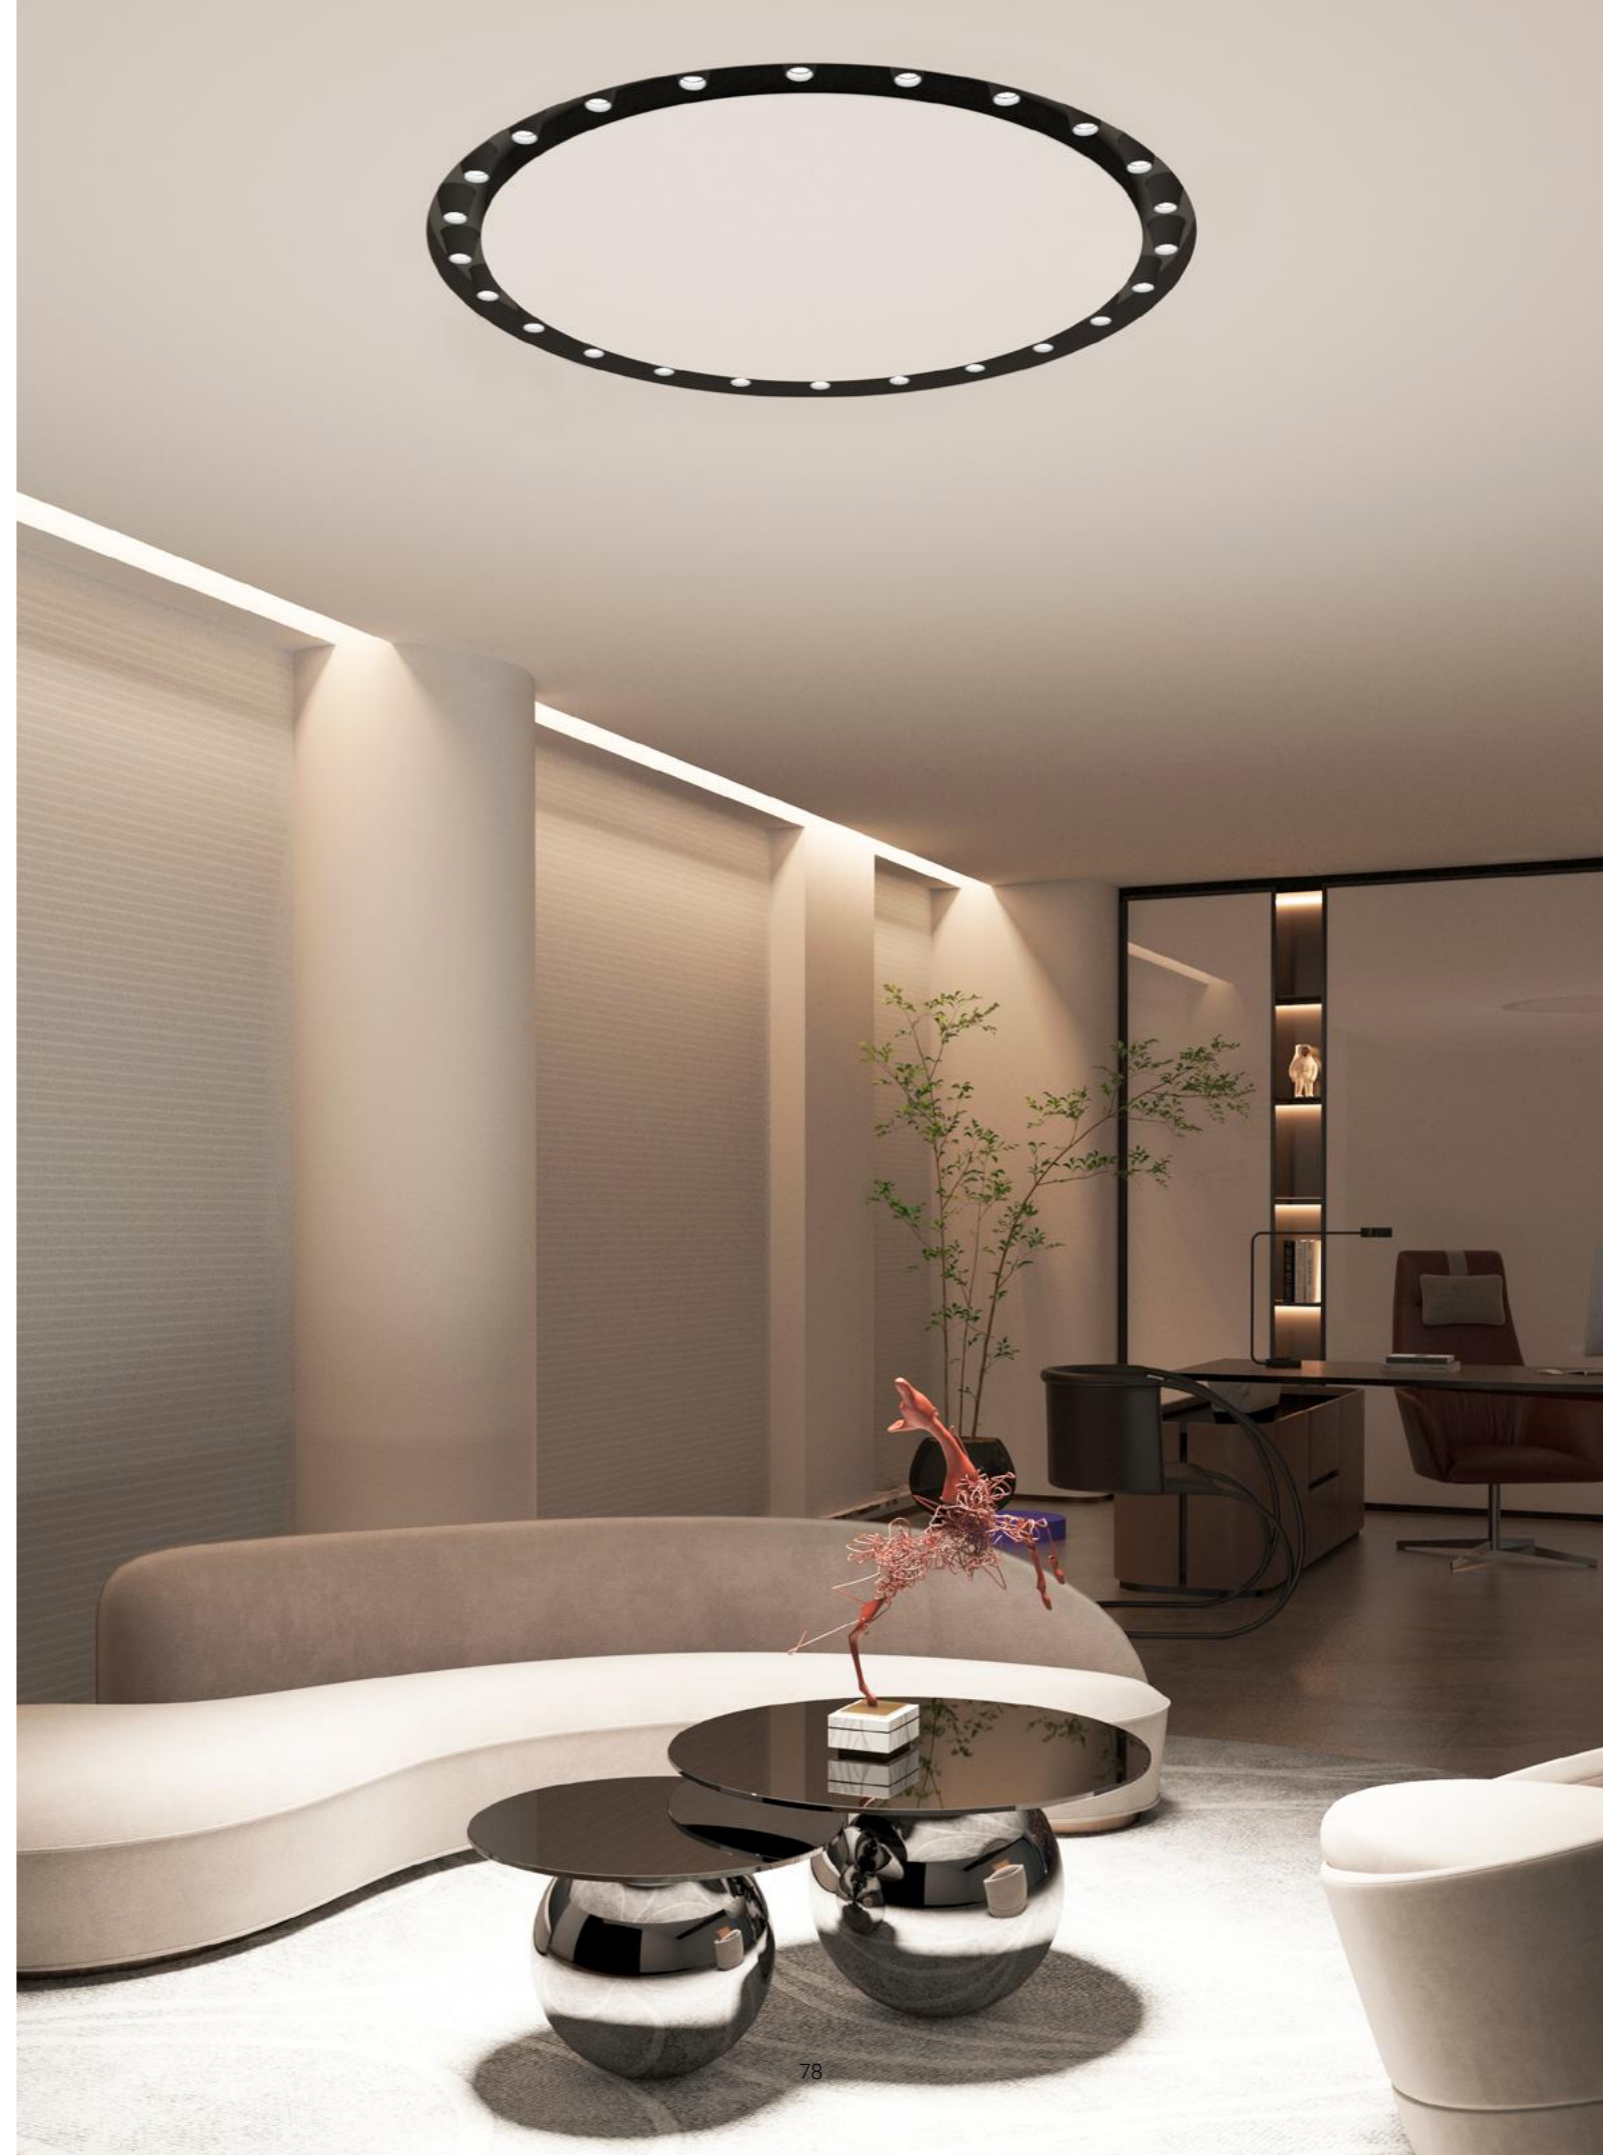

Information

Colour: ● Sand black 砂黑
颜色: ● Sand white 砂白

KD701 ▲

Power	Flux	Size(LxWxH)	CCT	Beam Angle	Amount	
24W	>60 lm/W	Ø300mm	3000K 4000K 6000K	15° 30°	12pcs Spotlight	

KD702 ▲

Power	Flux	Size(LxWxH)	CCT	Beam Angle	Amount	
48W	>60 lm/W	Ø600mm	3000K 4000K 6000K	15° 30°	24pcs Spotlight	

KD703 ▲

Power	Flux	Size(LxWxH)	CCT	Beam Angle	Amount	
72W	>60 lm/W	Ø900mm	3000K 4000K 6000K	15° 30°	36pcs Spotlight