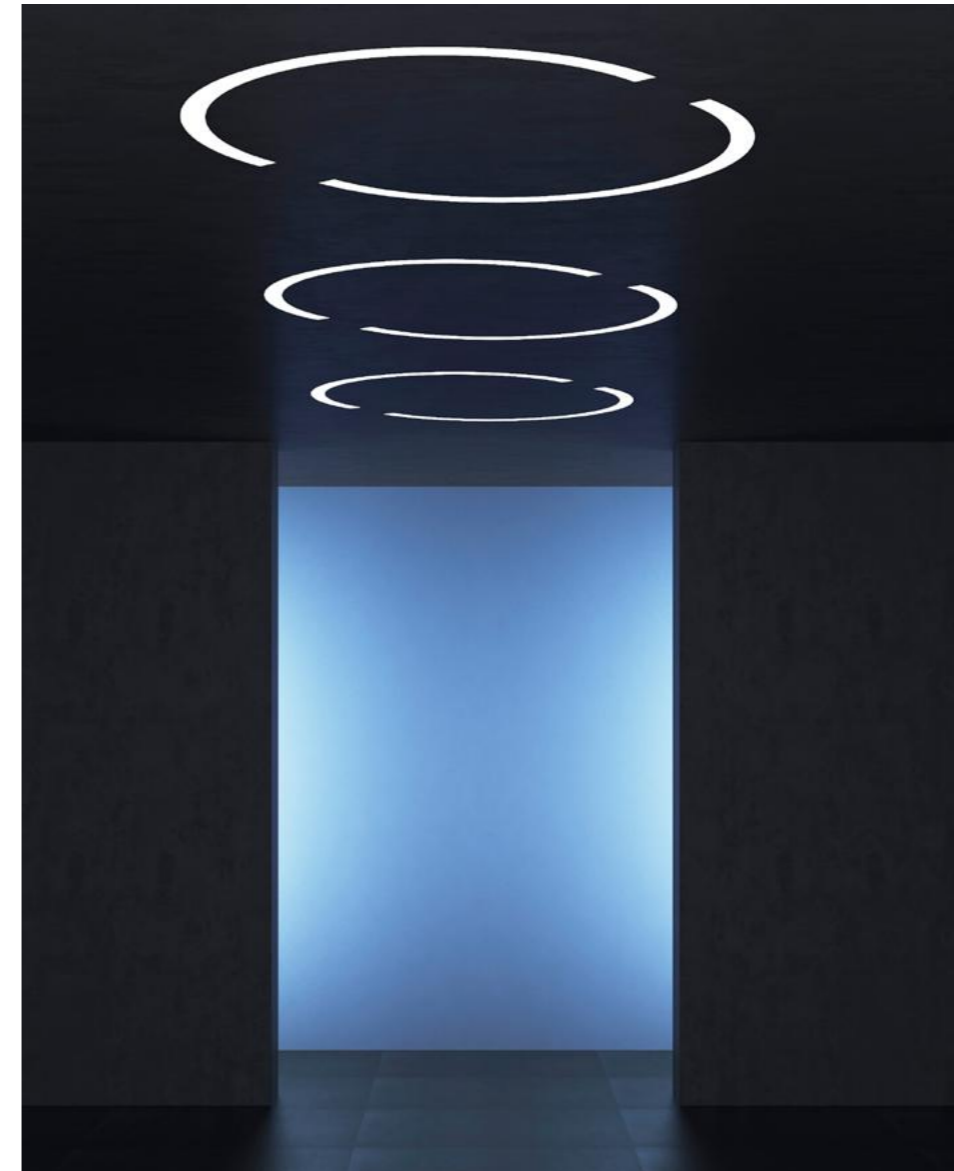

# Free splicing

**Creative special-shaped lamp** - the shape is changeable and spliced freely. The light is emitted downward through the only exit and surrounds the lamp like a halo. The lamp body is available in white and black

Hexagon

Triangle

Cross type

Moon light

Herringbone

Round

Square

Wall lamp and ceiling / chandelier, various shapes and creative combinations; Any shape and width can be customized.

When installing, you only need to press on the front. The installation operation is convenient and simple, and the thickness and size requirements of the light transmission plate are small. It is compatible with most light transmission plates and light transmission films on the market, and can make various light effects required by customers.