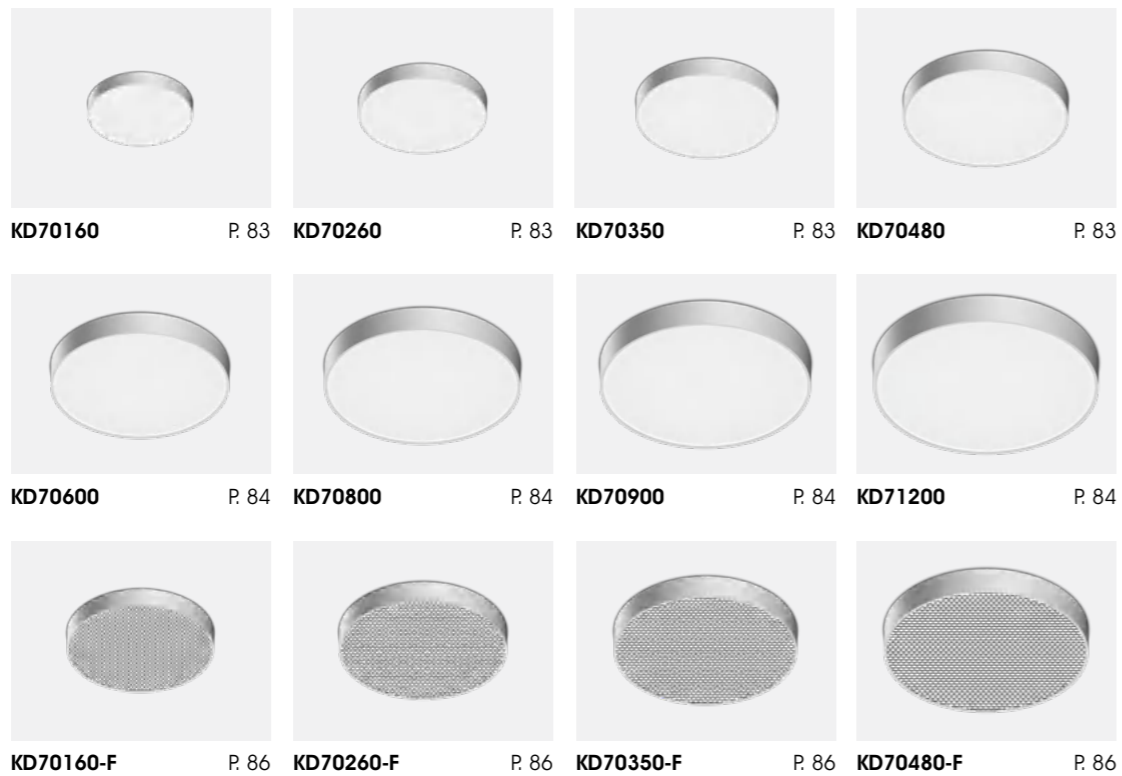

Product index

Installation

Page
P073~078

EXTRACTABLE RECESSED

EDORA

Page
P079~086

Suspension / Surface

ARTHUR