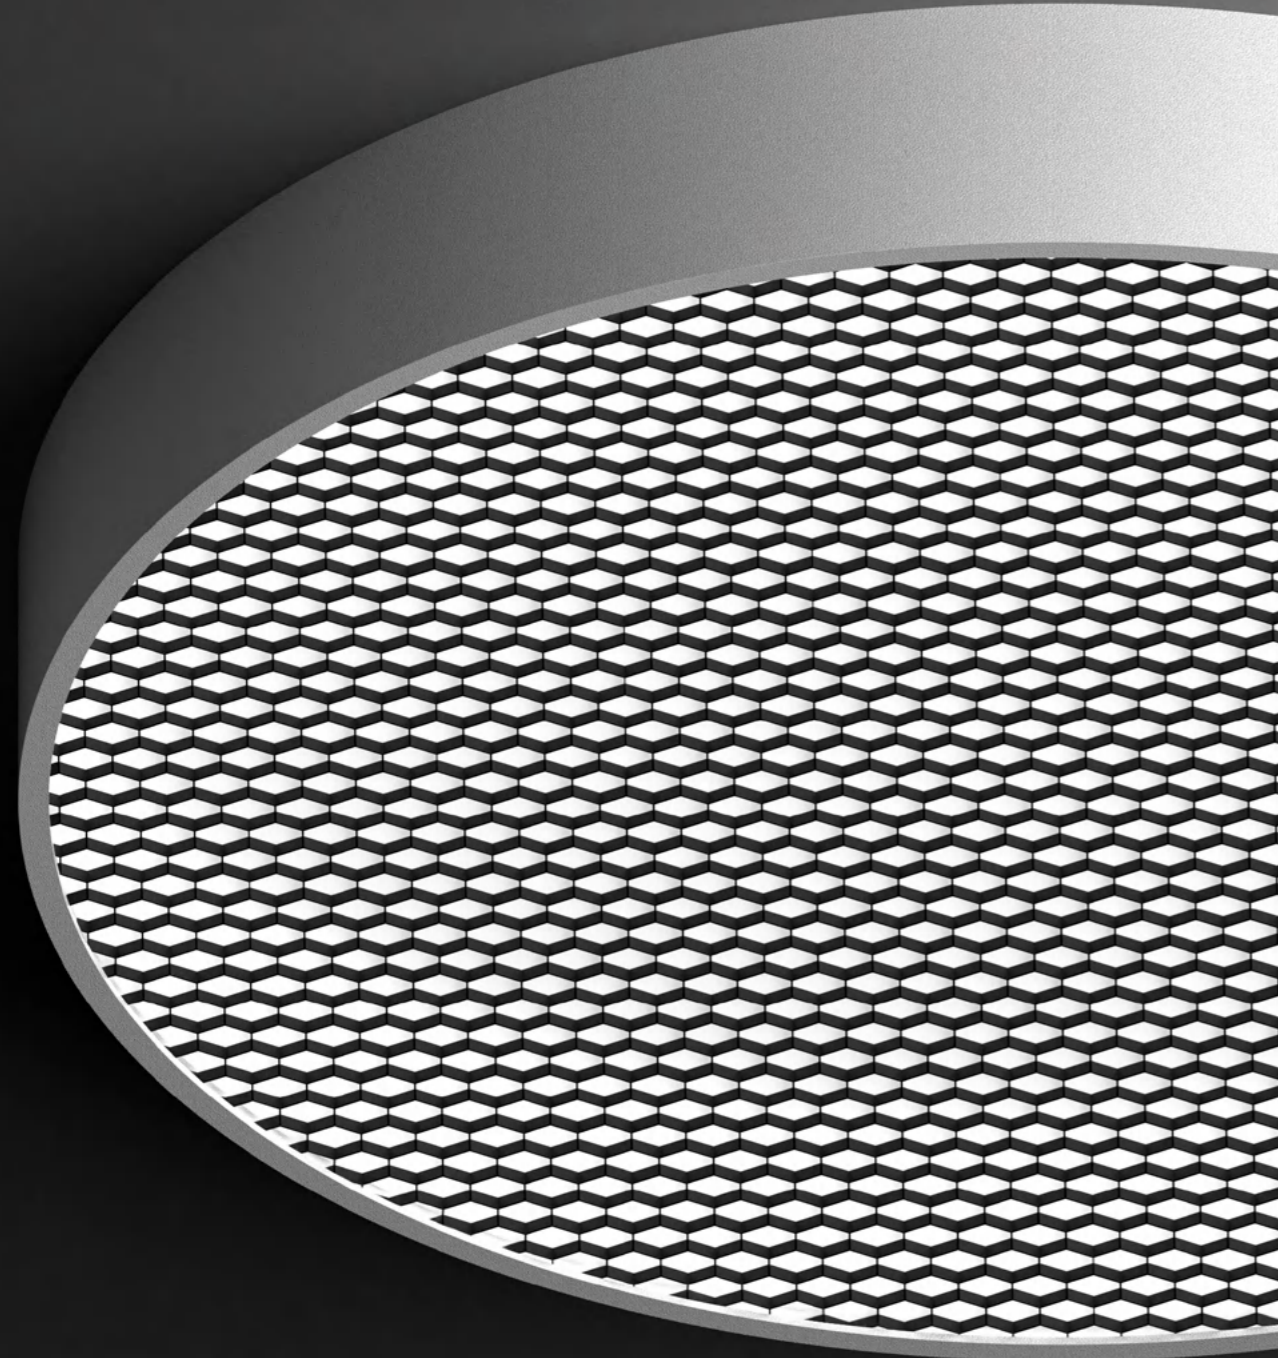

Information

Colour: ● Sand black 砂黑
颜色: ● Sand white 砂白

KD70160-F ▲

Power	Flux	Size(DxH)	CCT	Beam Angle	Added		
12W	>80 lm/W	Ø160x50mm	3000K 4000K 6000K	110°	/		

KD70260-F ▲

Power	Flux	Size(DxH)	CCT	Beam Angle	Added		
20W	>80 lm/W	Ø260x62mm	3000K 4000K 6000K	110°	/		

KD70350-F ▲

Power	Flux	Size(DxH)	CCT	Beam Angle	Added		
30W	>80 lm/W	Ø350x62mm	3000K 4000K 6000K	110°	/		

KD70480-F ▲

Power	Flux	Size(DxH)	CCT	Beam Angle	Added		
45W	>80 lm/W	Ø480x62mm	3000K 4000K 6000K	110°	/