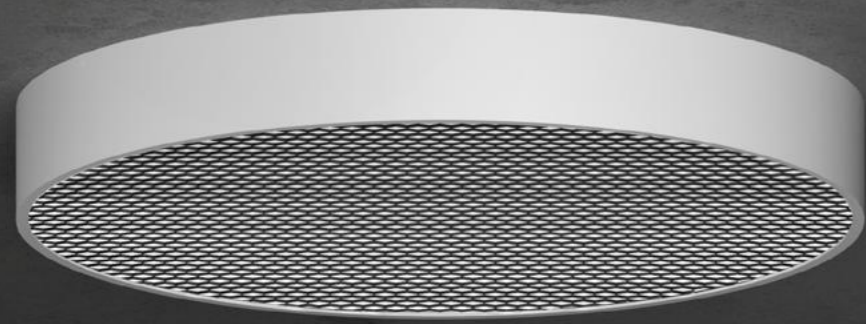

Suspended / Surface mounted

ARTHUR

Suitable for airports, high-speed rail stations, stores, showrooms, homes, offices, schools, factories, hospitals, libraries, supermarkets, subways, hotels, restaurants, lighting, etc., Save energy and long lifespan.