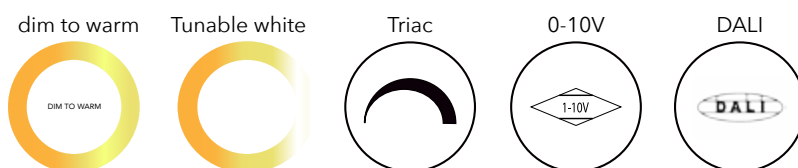

OPTIONAL FEATURES