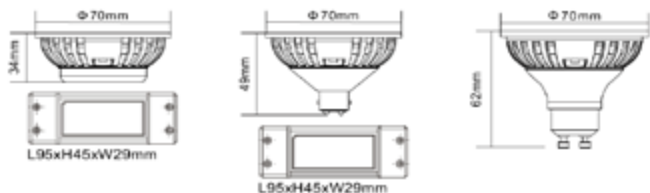

DESCRIPTION AR70 B15d and GU10 Essential

AR70 is a professional led retrofit energy saving replacement for halogen lamps with different beam angles, and power. Outside and built-in driver and 3 years warranty, different optional features, allow lighting designers multiple options in their lighting projects

MAIN FEATURES

Model	Power	Voltage	Lumens	CCT	CRI	B.angle	System	Lampholder	PF	Packaging
Standard	5W	110/220V	350lm	2700K 3000K 4000K	82	12°,24°,36°	Triac 0-10V Dali Wifi	GU10 B15d	0.9	100pcs/Ctn
Standard	7W	110/220V	450lm	2700K 3000K 4000K	82	12°,24°,36°	Triac 0-10V Dali Wifi	GU10 B15d	0.9	100pcs/Ctn
Standard	10W	110/220V	600lm	2700K 3000K 4000K	82	12°,24°,36°	Triac 0-10V Dali Wifi	GU10 B15d	0.9	100pcs/Ctn
Dim to Warm	5W	110/220V	250lm	2000K ~ 2700K	92	24°,36°	Triac 0-10V Dali Wifi	GU10 B15d	0.9	100pcs/Ctn
Dim to Warm	7W	110/220V	350lm	2000K ~ 2700K	92	24°,36°	Triac 0-10V Dali Wifi	GU10 B15d	0.9	100pcs/Ctn
Dim to Warm	10W	110/220V	450lm	2000K ~ 2800K	92	24°,36°	Triac 0-10V Dali Wifi	GU10 B15d	0.9	100pcs/Ctn