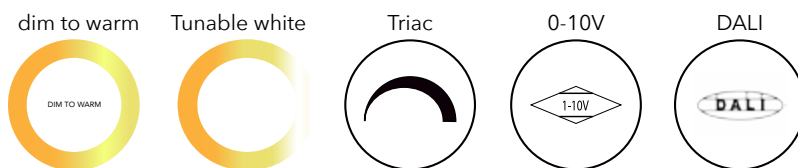

OPTIONAL FEATURES

3 YEARS WARRANTY

www.nelux.com.hk

Khünsonne

nelux (hk) international,ltd