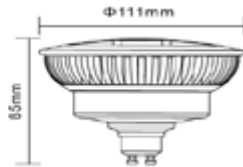

DESCRIPTION AR111 ESSENTIAL

AR111 essential is a professional led retrofit energy saving replacement for halogen lamps with different beam angles, and power. Built-in driver and 3 years warranty, different optional features, allow lighting designers multiple options in their lighting projects

MAIN FEATURES

Model	Power	Voltage	Lumens	CCT	CRI	B.angle	System	Lampholder	PF	Packaging
Standard	12W	110/220V	650lm	2700K 3000K 4000K	82/92	8°,12°,24°,36°,48°	Triac 0-10V Dali Wifi	GU10 G53	0.9	30pcs/Ctn
Standard	15W	110/220V	800lm	2700K 3000K 4000K	82/92	8°,12°,24°,36°,48°	Triac 0-10V Dali Wifi	GU10 G53	0.9	30pcs/Ctn
Standard	18W	110/220V	1000lm	2700K 3000K 4000K	82/92	8°,12°,24°,36°,48°	Triac 0-10V Dali Wifi	GU10 G53	0.9	30pcs/Ctn
Dim to Warm	12W	110/220V	600lm	2000K ~ 2800K	92	24°,36°,48°	Triac 0-10V Dali Wifi	GU10 G53	0.9	30pcs/Ctn
Dim to Warm	15W	110/220V	750lm	2000K ~ 3000K	92	24°,36°,48°	Triac 0-10V Dali Wifi	GU10 G53	0.9	30pcs/Ctn
Tunable White	12W	110/220V	600lm	2700K ~ 5700K	82	24°,36°,48°	Dali Wifi	G53	0.9	30pcs/Ctn
Tunable White	15W	110/220V	750lm	2700K ~ 5700K	82	24°,36°,48°	Dali Wifi	G53	0.9	30pcs/Ctn