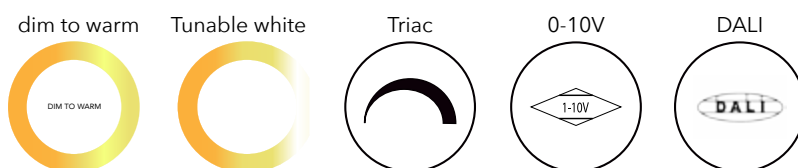

OPTIONAL FEATURES

5 YEARS WARRANTY

www.nelux.com.hk

Khünsonne

nelux (hk) international,ltd