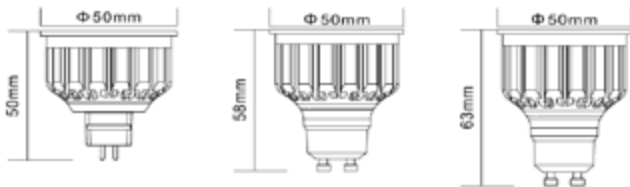

MAIN FEATURES

Model	Power	Voltage	Lumens	CCT	CRI	Beam angle	System	Lampholder	PF	Packaging
Standard	5W	110/220V	250lm	2700K 3000K 4000K	92	12°,24°,36°	Triac 0-10V Dali Wifi	GU10 G53	0.9	100pcs/Ctn
Standard	7W	110/220V	300lm	2700K 3000K 4000K	92	12°,24°,36°	Triac 0-10V Dali Wifi	GU10 G53	0.9	100pcs/Ctn