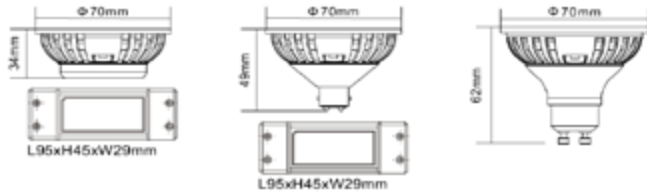

DESCRIPTION AR70 B15d and GU10 Haute

AR70 haute is a professional led retrofit energy saving replacement for halogen lamps with different beam angles, and power,. Outside driver and 3 years warranty, different optional features, allow lighting designers multiple options in their lighting projects