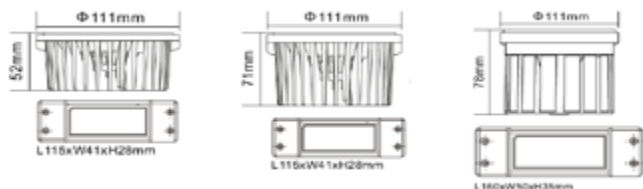

DESCRIPTION HIGH POWER AR111 HPOWER

AR111 is a professional led retrofit energy saving replacement for halogen lamps with different beam angles, and power,. Outside driver and 3 years warranty, different optional features, allow lighting designers multiple options in their lighting projects

MAIN FEATURES

Model	Power	Voltage	Lumens	CCT	CRI	B.angle	System	Lampholder	PF	Packaging
Standard	20W	110/220V	1500lm	2700K 3000K 4000K	82/92	15°,24°,35°,60°	Triac 0-10V Dali Wifi	plug	0.95	30pcs/Ctn
Standard	30W	110/220V	2200lm	2700K 3000K 4000K	82/92	15°,24°,35°,60°	Triac 0-10V Dali Wifi	plug	0.95	30pcs/Ctn
Standard	40W	110/220V	3600lm	2700K 3000K 4000K	82/92	15°,24°,35°,60°	Triac 0-10V Dali Wifi	plug	0.95	30pcs/Ctn
Tunable White	20W	110/220V	1300lm	2700K ~ 5700K	90	24°,35°,60°	Dali Wifi	plug	0.95	30pcs/Ctn
Tunable White	30W	110/220V	1800lm	2700K ~ 5700K	90	24°,35°,60°	Dali Wifi	plug	0.95	30pcs/Ctn
Tunable White	40W	110/220V	3600lm	2700K ~ 5700K	90	24°,35°,60°	Dali Wifi	plug	0.95	30pcs/Ctn