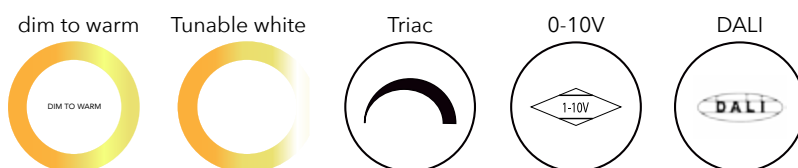

SPECIAL FEATURES CONTACT US

3 YEARS WARRANTY

www.nelux.com.hk

Khünsonne

nelux (hk) international,ltd