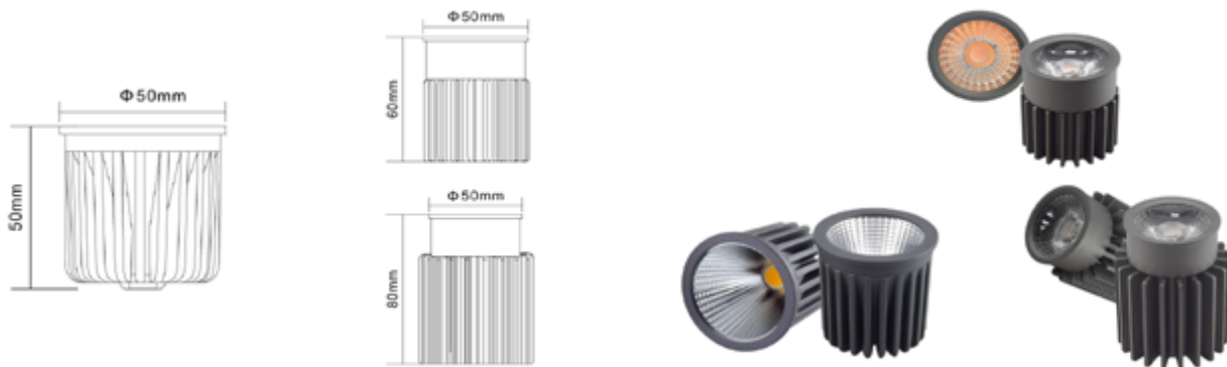

DESCRIPTION MODULE MR16

MR16 module is a professional led energy saving replacement for MR16 halogen lamps with different beam angles, and power,. Outside driver and 5 years warranty, different optional features, allow lighting designers multiple options in their lighting projects

MAIN FEATURES MR16 MODULES

Model	Power	Voltage	Lumens	CCT	CRI	B.angle	System	Lampholder	PF	Packaging
Standard	5W	110/220V	450lm	2700K 3000K 4000K	97	15°,24°,35°,60°	Triac 0-10V Dali Wifi	plug	0.99	100pcs/Ctn
Standard	12W	110/220V	800lm	2700K 3000K 4000K	97	15°,24°,35°,60°	Triac 0-10V Dali Wifi	plug	0.99	100pcs/Ctn
Standard	15W	110/220V	1000lm	2700K 3000K 4000K	97	15°,24°,35°,60°	Triac 0-10V Dali Wifi	plug	0.99	100pcs/Ctn
Dim to Warm	5W	110/220V	450lm	2000K ~ 3000K	95	24°,36°,48°	Triac 0-10V Dali Wifi	plug	0.99	40pcs/Ctn
Dim to Warm	12W	110/220V	800lm	2000K ~ 3100K	95	24°,36°,48°	Triac 0-10V Dali Wifi	plug	0.99	40pcs/Ctn
Dim to Warm	12W	110/220V	1000lm	2000K ~ 3200K	95	24°,36°,48°	Triac 0-10V Dali Wifi	plug	0.99	40pcs/Ctn
Tunable White	12W	110/220V	600lm	2700K ~ 5700K	82	24°,36°,48°	Dali Wifi	plug	0.99	40pcs/Ctn
Tunable White	15W	110/220V	750lm	2700K ~ 5700K	82	24°,36°,48°	Dali Wifi	plug	0.99	40pcs/Ctn