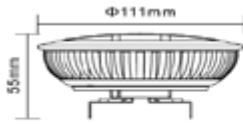

DESCRIPTION AR111 ESSENTIAL

AR111 essential is a professional led retrofit energy saving replacement for halogen lamps with different beam angles, and power. Built-in driver and 3 years warranty, different optional features, allow lighting designers multiple options in their lighting projects

MAIN FEATURES

Model	Power	Voltage	Lumens	CCT	CRI	B.angle	System	Lampholder	PF	Packaging
Standard	12W	110/220V	650lm	2700K 3000K 4000K	82/92	8°,12°,24°,36°,48°	Triac 0-10V Dali Wifi	GU10 G53	0.9	30pcs/Ctn
Standard	15W	110/220V	800lm	2700K 3000K 4000K	82/92	8°,12°,24°,36°,48°	Triac 0-10V Dali Wifi	GU10 G53	0.9	30pcs/Ctn
Standard	18W	110/220V	1000lm	2700K 3000K 4000K	82/92	8°,12°,24°,36°,48°	Triac 0-10V Dali Wifi	GU10 G53	0.9	30pcs/Ctn
Dim to Warm	12W	110/220V	600lm	2000K ~ 2800K	92	24°,36°,48°	Triac 0-10V Dali Wifi	GU10 G53	0.9	30pcs/Ctn
Dim to Warm	15W	110/220V	750lm	2000K ~ 3000K	92	24°,36°,48°	Triac 0-10V Dali Wifi	GU10 G53	0.9	30pcs/Ctn
Tunable White	12W	110/220V	600lm	2700K ~ 5700K	82	24°,36°,48°	Dali Wifi	G53	0.9	30pcs/Ctn
Tunable White	15W	110/220V	750lm	2700K ~ 5700K	82	24°,36°,48°	Dali Wifi	G53	0.9	30pcs/Ctn