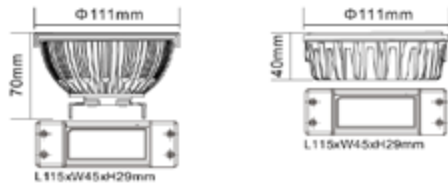

OPTIONAL FEATURES

5 YEARS WARRANTY

www.nelux.com.hk

Khünsonne

nelux (hk) international,ltd

DESCRIPTION HIGH POWER AR111 MPOWER

AR111 is a professional led retrofit energy saving replacement for halogen lamps with different beam angles, and power,. Outside driver and 3 years warranty, different optional features, allow lighting designers multiple options in their lighting projects