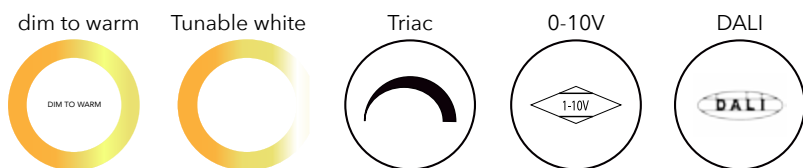

OPTIONAL FEATURES

3 YEARS WARRANTY

www.nelux.com.hk

Khünsonne

nelux (hk) international,ltd