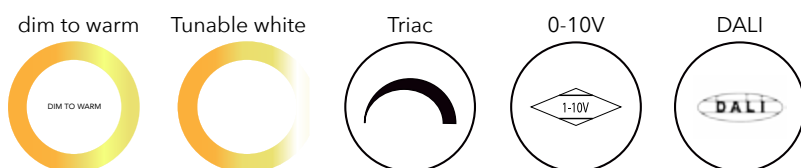

OPTIONAL FEATURES

3 YEARS WARRANTY

www.nelux.com.hk

Khünsonne

nelux (hk) international,ltd