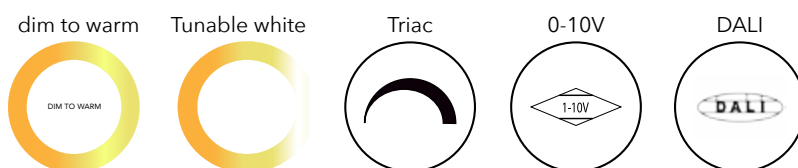

SPECIAL FEATURES CONTACT US