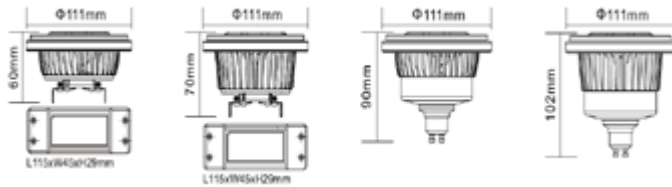

www.nelux.com.hk

Khünsonne

nelux (hk) international,ltd

DESCRIPTION AR111 HAUTE

AR111 haute is a professional led retrofit energy saving replacement for halogen lamps with different beam angles, and power. Outside and Built-in driver and 5 years warranty, different optional features, allow lighting designers multiple options in their lighting projects