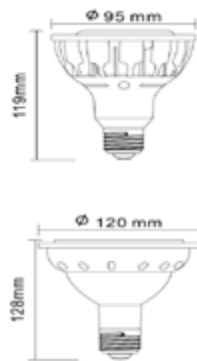

MAIN FEATURES

Model	Power	Voltage	Lumens	CCT	CRI	Beam angle	System	Lampholder	PF	Packaging
Standard	5W	110/220V	350lm	2700K 3000K 4000K	82	12°,24°,36°	Triac	E27	0.9	100pcs/Ctn 30PCS/Ctn
Standard	7W	110/220V	450lm	2700K 3000K 4000K	82	12°,24°,36°	Triac	E27	0.9	100pcs/Ctn 30PCS/Ctn
Standard	12W	110/220V	600lm	2700K 3000K 4000K	82	12°,24°,36°	Triac	E27	0.9	100pcs/Ctn 30PCS/Ctn
Standard	15W	110/220V	600lm	2700K 3000K 4000K	82	12°,24°,36°	Triac	E27	0.9	100pcs/Ctn 30PCS/Ctn
Dim to Warm	12W	110/220V	250lm	2000K ~2800K	92	24°,36°	Triac	E27	0.9	30pcs/Ctn
Dim to Warm	15W	110/220V	350lm	2000K ~ 3000K	92	24°,36°	Triac	E27	0.9	30pcs/Ctn