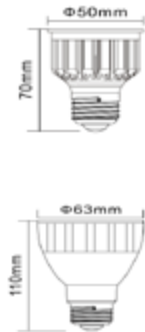

DESCRIPTION PAR16 and PAR20

PAR16 and PAR20 is a professional led retrofit energy saving replacement for traditional halogen lamps with different beam angles, and power,. Built in driver and 3 years warranty, different optional features, allow lighting designers multiple options in their lighting projects

MAIN FEATURES

Model	Power	Voltage	Lumens	CCT	CRI	B.angle	System	Lampholder	PF	Packaging
Standard	5W	110/220V	250lm	2700K 3000K 4000K	92/97	12°,24°,36°	Triac	E27	0.90 0.95	100pcs/Ctn 30pcs/Ctn
Standard	7W	110/220V	300lm	2700K 3000K 4000K	92/97	12°,24°,36°	Triac	E27	0.90 0.95	100pcs/Ctn 30pcs/Ctn
Standard	12W	110/220V	650lm	2700K 3000K 4000K	92/97	12°,24°,36°	Triac	E27	0.90 0.95	100pcs/Ctn 30pcs/Ctn
Standard	15W	110/220V	800lm	2700K 3000K 4000K	92/97	12°,24°,36°	Triac	E27	0.90 0.95	100pcs/Ctn 30pcs/Ctn
Dim to Warm	12W	110/220V	600lm	2000K - 3000K	97	24°,36°	Triac	E27	0.95	30pcs/Ctn
Dim to Warm	15W	110/220V	750lm	2000K - 3000K	97	24°,36°	Triac	E27	0.95	30pcs/Ctn