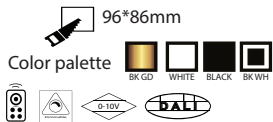

C9585

C9585TL TRIM-LESS

Input Voltage AC220-240V, Multivoltage
 Light Power 1*10W
 Luminous flux Lens ~890lm, Reflector ~830lm
 Light Source CREE, other options available
 CCT 2700K, 3000K, 4000K
 CRI 80 as standard, CRI90, 95, 97
 Beam Angle LENS 24°, 36°, 60° Reflector 15°, 24°, 38°, 60°
 Driver, Khun, Xz other options available
 Dimmable 0-10V, Triac, Dali as an option