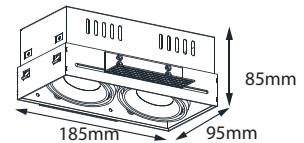

C9585

C9585TL TRIM-LESS

Input Voltage AC220-240V, Multivoltage
Light Power 1*10W
Luminous flux Lens ~890lm, Reflector ~830lm
Light Source CREE, other options available
CCT 2700K, 3000K, 4000K
CRI 80 as standard, CRI90, 95, 97
Beam Angle LENS 24°, 36°, 60° Reflector 15°, 24°, 38°, 60°
Driver, Khun, Xz other options available
Dimmable 0-10V, Triac, Dali as an option

C18585TL TRIM-LESS

Input Voltage AC220-240V, Multivoltage
Light Power 2*10W
Luminous flux Lens ~1630lm, Reflector ~1570lm
Light Source CREE, other options available
CCT 2700K, 3000K, 4000K
CRI 80 as standard, CRI90, 95, 97
Beam Angle LENS 24°, 36°, 60° Reflector 15°, 24°, 38°, 60°
Driver, Khun, Xz other options available
Dimmable 0-10V, Triac, Dali as an option

C18585

C27585

C27585TL TRIM-LESS

Input Voltage AC220-240V, Multivoltage
Light Power 3*10W
Luminous flux Lens ~2480lm, Reflector ~2250lm
Light Source CREE, other options available
CCT 2700K, 3000K, 4000K
CRI 80 as standard, CRI90, 95, 97
Beam Angle LENS 24°, 36°, 60° Reflector 15°, 24°, 38°, 60°
Driver, Khun, Xz other options available
Dimmable 0-10V, Triac, Dali as an option

RETAIL 10 TRIM-LESS SERIES