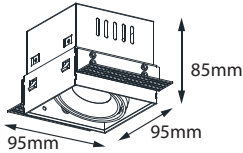

C9585

C9585TL TRIM-LESS

Input Voltage AC220-240V, Multivoltage
 Light Power 1*10W
 Luminous flux Lens ~890lm, Reflector ~830lm
 Light Source CREE, other options available
 CCT 2700K, 3000K, 4000K
 CRI 80 as standard, CRI90, 95, 97
 Beam Angle LENS 24°, 36°, 60° Reflector 15°, 24°, 38°, 60°
 Driver, Khun, Xz other options available
 Dimmable 0-10V, Triac, Dali as an option

C18585TL TRIM-LESS

Input Voltage AC220-240V, Multivoltage
 Light Power 2*10W
 Luminous flux Lens ~1630lm, Reflector ~1570lm
 Light Source CREE, other options available
 CCT 2700K, 3000K, 4000K
 CRI 80 as standard, CRI90, 95, 97
 Beam Angle LENS 24°, 36°, 60° Reflector 15°, 24°, 38°, 60°
 Driver, Khun, Xz other options available
 Dimmable 0-10V, Triac, Dali as an option