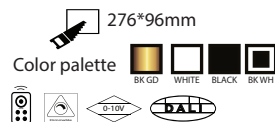

C9585

C9585TL TRIM-LESS

Input Voltage AC220-240V, Multivoltage
Light Power 1*10W
Luminous flux Lens ~890lm, Reflector ~830lm
Light Source CREE, other options available
CCT 2700K, 3000K, 4000K
CRI 80 as standard, CRI90, 95, 97
Beam Angle LENS 24°, 36°, 60° Reflector 15°, 24°, 38°, 60°
Driver, Khun, Xz other options available
Dimmable 0-10V, Triac, Dali as an option

C18585TL TRIM-LESS

Input Voltage AC220-240V, Multivoltage
Light Power 2*10W
Luminous flux Lens ~1630lm, Reflector ~1570lm
Light Source CREE, other options available
CCT 2700K, 3000K, 4000K
CRI 80 as standard, CRI90, 95, 97
Beam Angle LENS 24°, 36°, 60° Reflector 15°, 24°, 38°, 60°
Driver, Khun, Xz other options available
Dimmable 0-10V, Triac, Dali as an option

C18585

C27585

C27585TL TRIM-LESS

Input Voltage AC220-240V, Multivoltage
Light Power 3*10W
Luminous flux Lens ~2480lm, Reflector ~2250lm
Light Source CREE, other options available
CCT 2700K, 3000K, 4000K
CRI 80 as standard, CRI90, 95, 97
Beam Angle LENS 24°, 36°, 60° Reflector 15°, 24°, 38°, 60°
Driver, Khun, Xz other options available
Dimmable 0-10V, Triac, Dali as an option

RETAIL 10 TRIM-LESS SERIES