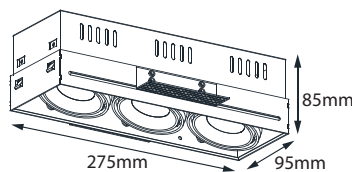

C9585

C9585TL TRIM-LESS

Input Voltage AC220-240V, Multivoltage
Light Power 1*10W
Luminous flux Lens ~890lm, Reflector ~830lm
Light Source CREE, other options available
CCT 2700K, 3000K, 4000K
CRI 80 as standard, CRI90, 95, 97
Beam Angle LENS 24°, 36°, 60° Reflector 15°, 24°, 38°, 60°
Driver, Khun, Xz other options available
Dimmable 0-10V, Triac, Dali as an option

C18585TL TRIM-LESS

Input Voltage AC220-240V, Multivoltage
Light Power 2*10W
Luminous flux Lens ~1630lm, Reflector ~1570lm
Light Source CREE, other options available
CCT 2700K, 3000K, 4000K
CRI 80 as standard, CRI90, 95, 97
Beam Angle LENS 24°, 36°, 60° Reflector 15°, 24°, 38°, 60°
Driver, Khun, Xz other options available
Dimmable 0-10V, Triac, Dali as an option

C18585

C27585

C27585TL TRIM-LESS

Input Voltage AC220-240V, Multivoltage
Light Power 3*10W
Luminous flux Lens ~2480lm, Reflector ~2250lm
Light Source CREE, other options available
CCT 2700K, 3000K, 4000K
CRI 80 as standard, CRI90, 95, 97
Beam Angle LENS 24°, 36°, 60° Reflector 15°, 24°, 38°, 60°
Driver, Khun, Xz other options available
Dimmable 0-10V, Triac, Dali as an option

RETAIL 10 TRIM-LESS SERIES