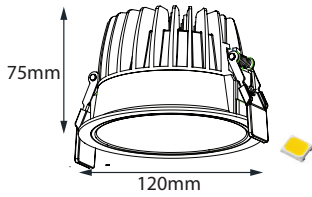

80mm
Color palette

DW12075

112mm
Color palette