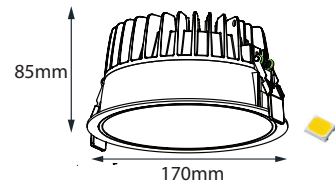

Input Voltage AC220-240V, Multivoltage
Light Power 7W,10W
Luminous flux ~540lm, 810lm
Light Source everlight SMD
CCT 2700K, 3000K, 4000K
CRI 80
Beam Angle 80°
Driver, Khun, Xz other options available
Dimmable 0-10V, Triac, Dali as an option
Optional Reflector Silver, Gold, Sandy Silver

DW9058

80mm
Color palette

DW12075

112mm
Color palette

Input Voltage AC220-240V, Multivoltage
Light Power 15W
Luminous flux ~1210lm
Light Source everlight SMD
CCT 2700K, 3000K, 4000K
CRI 80
Beam Angle 90°
Driver, Khun, Xz other options available
Dimmable 0-10V, Triac, Dali as an option
Optional Reflector Silver, Gold, Sandy Silver

DW17085

Input Voltage AC220-240V, Multivoltage
Light Power 20W, 25W, 30W
Luminous flux ~1610lm, 2000lm, 2400lm
Light Source everlight SMD
CCT 2700K, 3000K, 4000K
CRI 80
Beam Angle 100°
Driver, Khun, Xz other options available
Dimmable 0-10V, Triac, Dali as an option
Optional Reflector Silver, Gold, Sandy Silver

DW17085

160mm
Color palette

DW230100

Input Voltage AC220-240V, Multivoltage
Light Power 35W, 45W
Luminous flux ~2790lm, 3580lm
Light Source everlight SMD
CCT 2700K, 3000K, 4000K
CRI 80
Beam Angle 105°
Driver, Khun, Xz other options available
Dimmable 0-10V, Triac, Dali as an option
Optional Reflector Silver, Gold, Sandy Silver

DW230100

215mm
Color palette