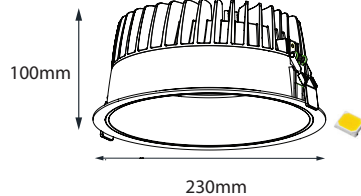

160mm
Color palette

DW230100

Input Voltage AC220-240V, Multivoltage
Light Power 35W, 45W
Luminous flux ~2790lm, 3580lm
Light Source everlight SMD
CCT 2700K, 3000K, 4000K
CRI 80
Beam Angle 105°
Driver, Khun, Xz other options available
Dimmable 0-10V, Triac, Dali as an option
Optional Reflector Silver, Gold, Sandy Silver

DW230100

215mm
Color palette