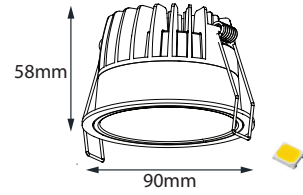

DW9058

Input Voltage AC220-240V, Multivoltage
 Light Power 7W,10W
 Luminous flux ~540lm, 810lm
 Light Source everlight SMD
 CCT 2700K, 3000K, 4000K
 CRI 80
 Beam Angle 80°
 Driver, Khun, Xz other options available
 Dimmable 0-10V, Triac, Dali as an option
 Optional Reflector Silver, Gold, Sandy Silver

DW9058    

80mm
 Color palette    
 

DW12075    

112mm
 Color palette    
 

DW12075

Input Voltage AC220-240V, Multivoltage
 Light Power 15W
 Luminous flux ~1210lm
 Light Source everlight SMD
 CCT 2700K, 3000K, 4000K
 CRI 80
 Beam Angle 90°
 Driver, Khun, Xz other options available
 Dimmable 0-10V, Triac, Dali as an option
 Optional Reflector Silver, Gold, Sandy Silver

DW17085

Input Voltage AC220-240V, Multivoltage
 Light Power 20W, 25W, 30W
 Luminous flux ~1610lm, 2000lm, 2400lm
 Light Source everlight SMD
 CCT 2700K, 3000K, 4000K
 CRI 80
 Beam Angle 100°
 Driver, Khun, Xz other options available
 Dimmable 0-10V, Triac, Dali as an option
 Optional Reflector Silver, Gold, Sandy Silver

DW17085    

160mm
 Color palette    
 

DW230100

Input Voltage AC220-240V, Multivoltage
 Light Power 35W, 45W
 Luminous flux ~2790lm, 3580lm
 Light Source everlight SMD
 CCT 2700K, 3000K, 4000K
 CRI 80
 Beam Angle 105°
 Driver, Khun, Xz other options available
 Dimmable 0-10V, Triac, Dali as an option
 Optional Reflector Silver, Gold, Sandy Silver